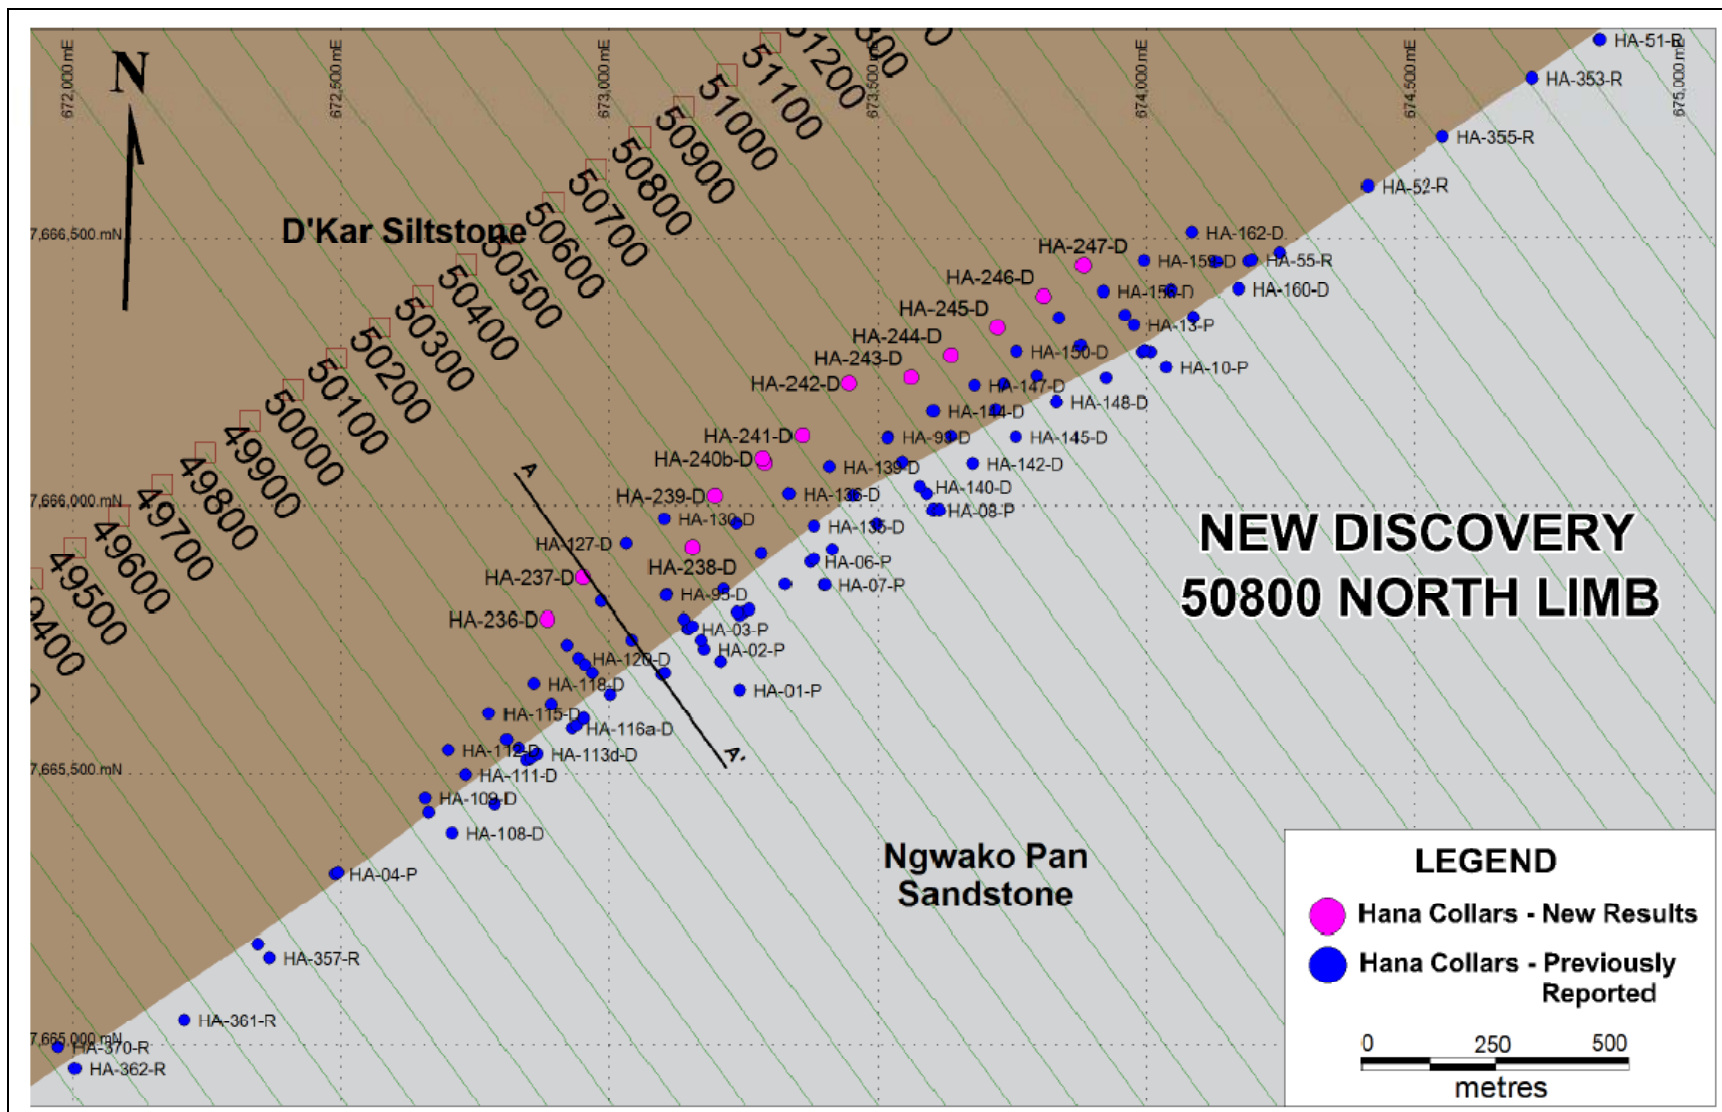

Figure 1: Location of Most Recent Drilling Results at the Banana Zone

\*Please note all figures are now showing section grid lines that are referenced in the result tables.

Figure 2: Drill Hole Location of North Limb, Sections 50125 to 51250

Figure 3: Cross-section through section 50250 (North Limb)