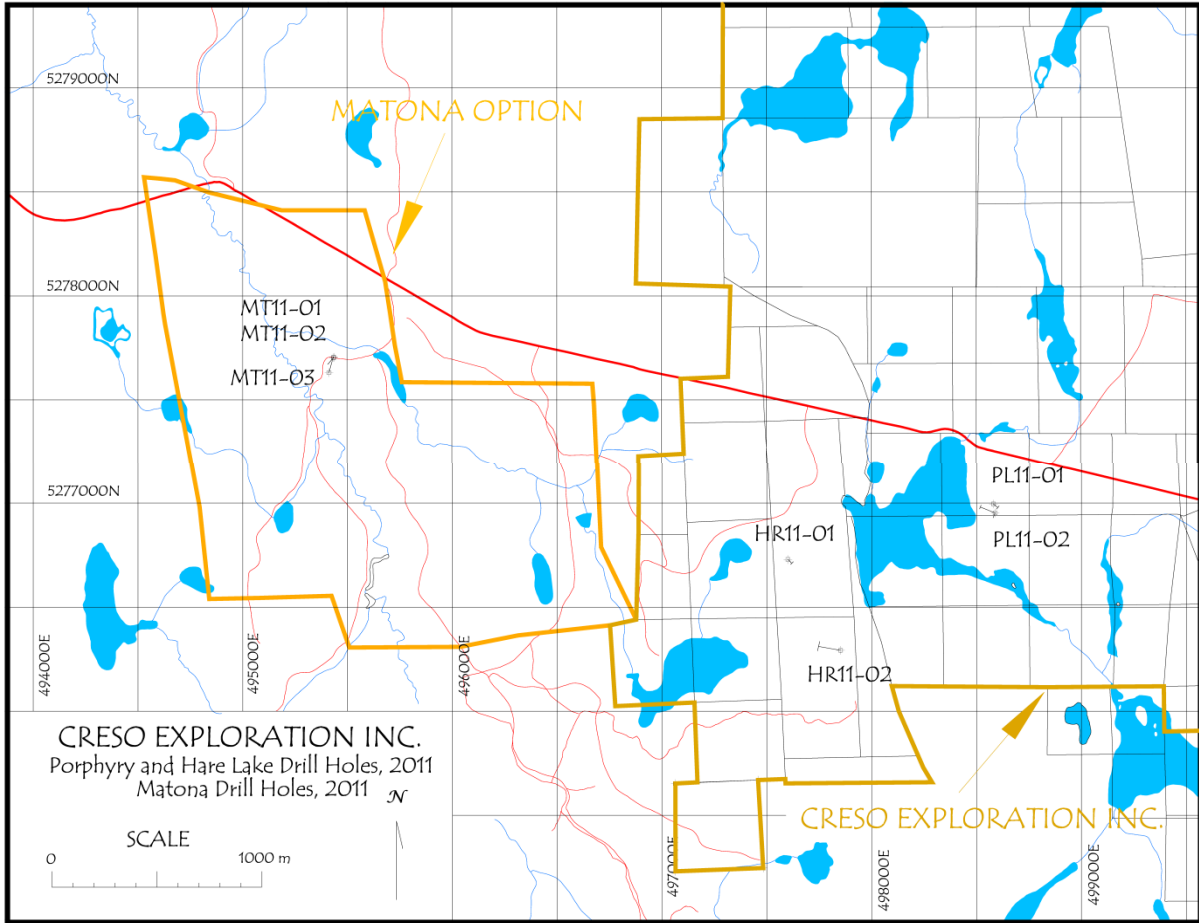

Figure 1. Location of TL11-01 drill hole at Tyrrell, Shining Tree District, Ontario

Figure 2. Location of drill holes at Matona, Hare Lake, and Porphyry Lake, Shining Tree District, Ontario.