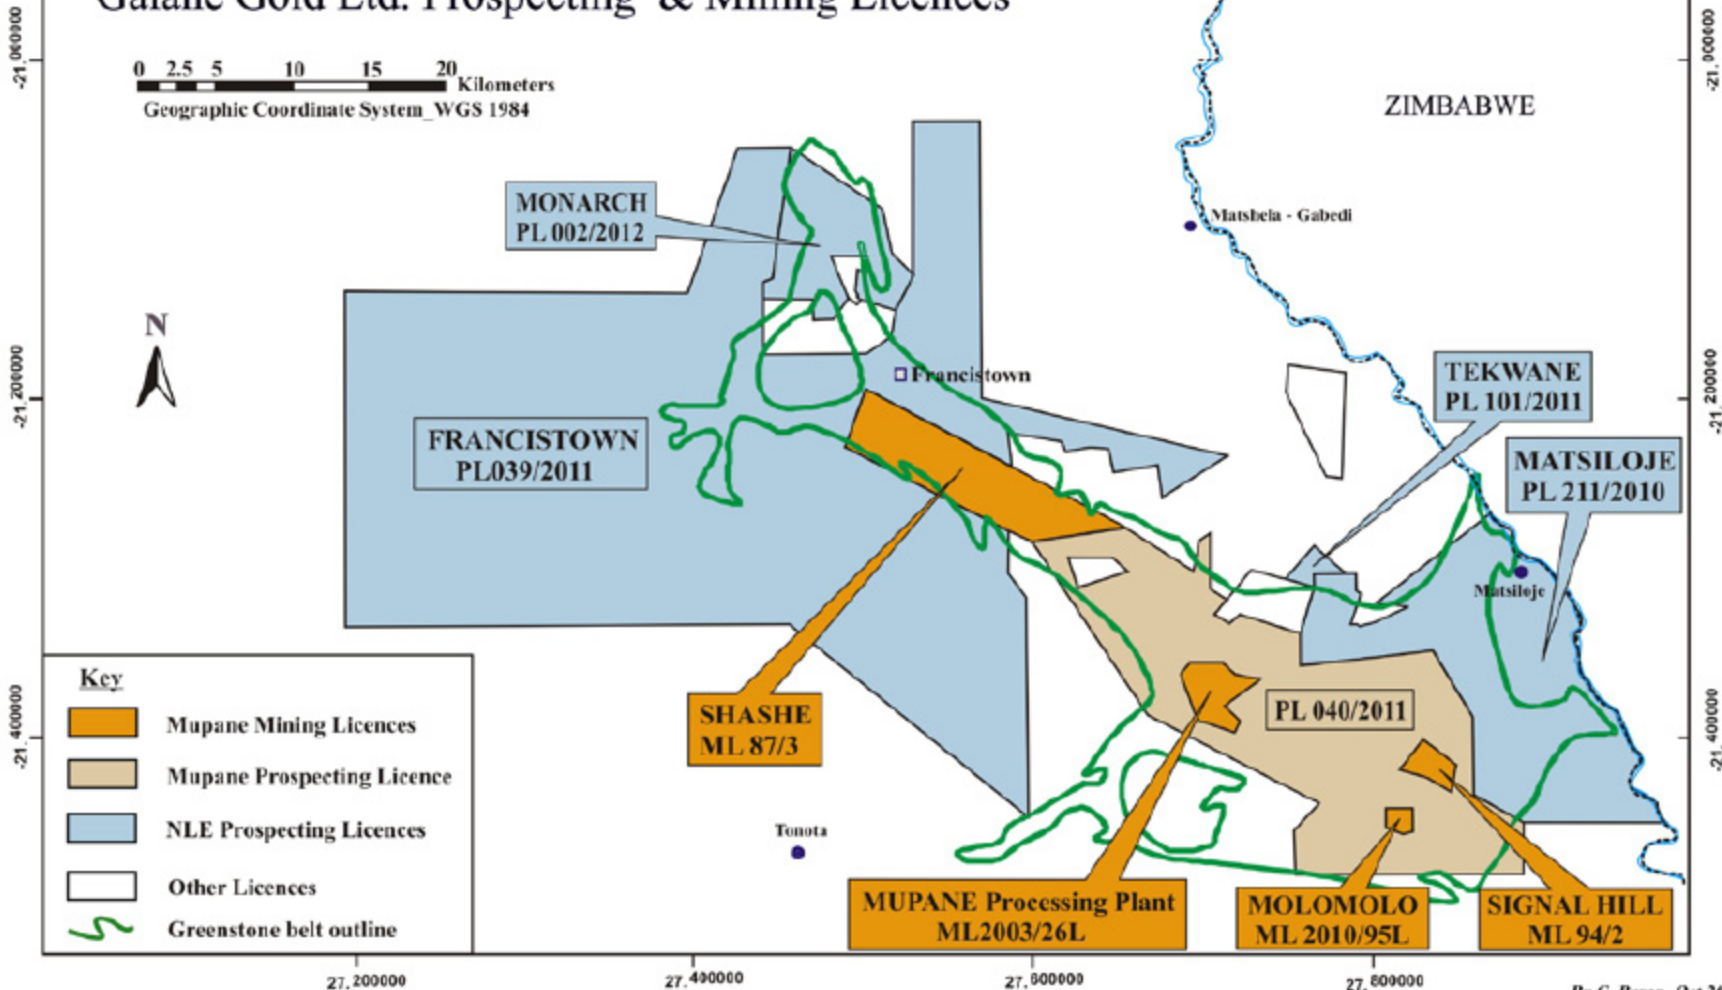

Galane Gold Ltd. Prospecting & Mining Licences

0 2.5 5 10 15 20 Kilometers
Geographic Coordinate System_WGS 1984

Key

- Mupane Mining Licences
- Mupane Prospecting Licence
- NLE Prospecting Licences
- Other Licences
- Greenstone belt outline