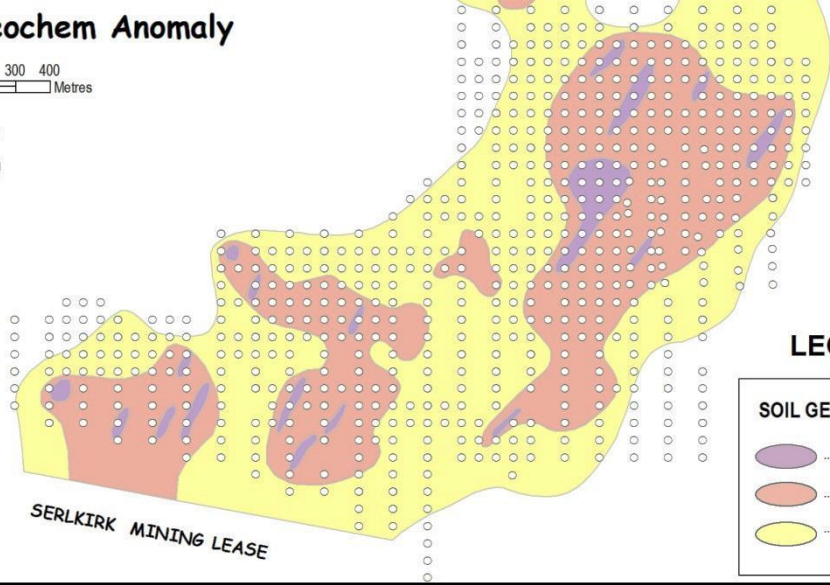

Regional Soil Geochem Anomaly

LEGEND

- SOIL GEOCHEMISTRY**
- > 200 ppb
 - 50 - 200 ppb
 - 20 - 50 ppb

SERLKIRK MINING LEASE

Quartz Rubble

LEGEND

- Trench
- > 1.0 g/t Au Contour
- No quartz rubble
- 0.0 g/t - 0.5g/t
- 0.5g/t - 1.0 g/t
- 1.0 g/t - 10g/t
- > 10 g/t

SERLKIRK MINING LEASE

Geology

LEGEND

- GEOLOGY**
- Felsite
 - Dolerite Dyke
 - Gabbro
 - Quartz Vein

SERLKIRK MINING LEASE