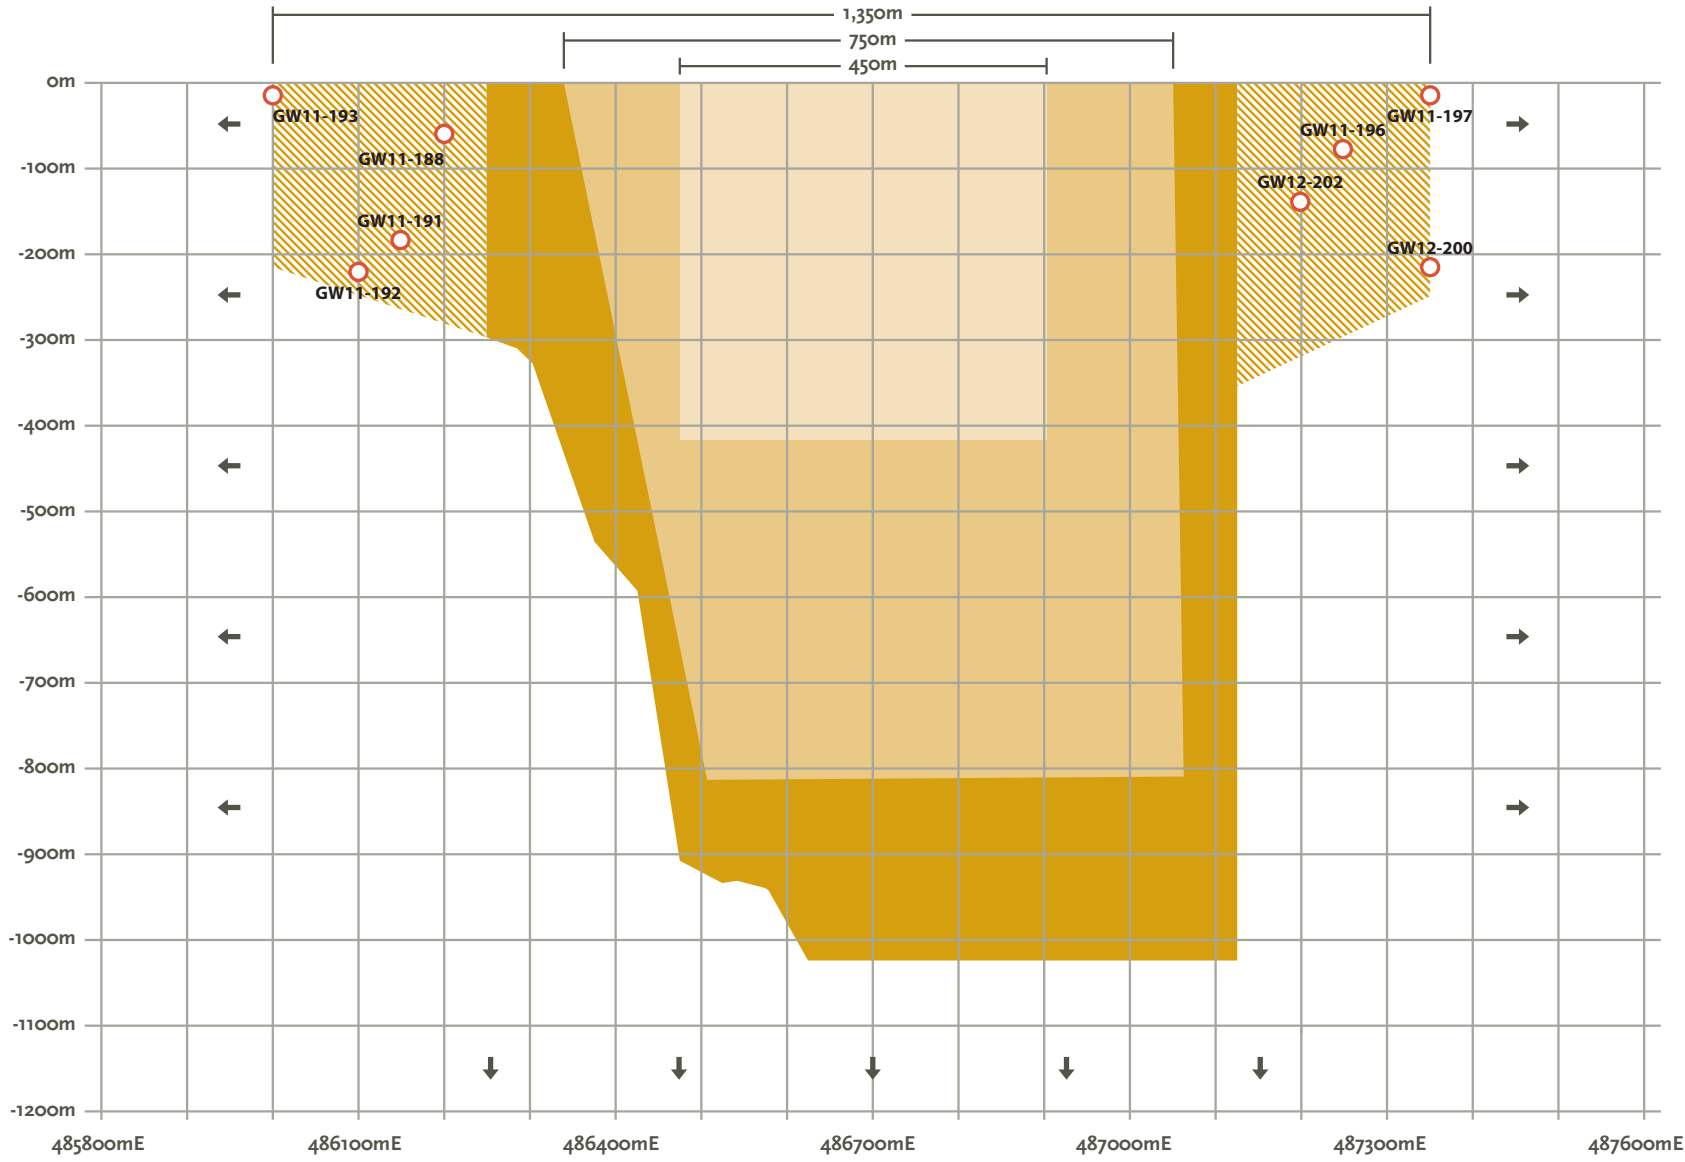

FRANKFIELD EAST GOLD DEPOSIT – LONG SECTION

LEGEND	
	Historical Resource (510,000 oz) • 74 drill holes totaling 17,200m
	Updated Resource (1.2 million oz) (January 2010 – May 2011) • 100 drill holes totaling 30,628m
	Newly Discovered Mineralization (June 2011 – December 2011) • 54 drill holes totaling 20,725m
	Recent Drill Hole Results
	Additional Mineralization Potential (Planned 2012) • 10,000m infill & 5,000m deep drilling