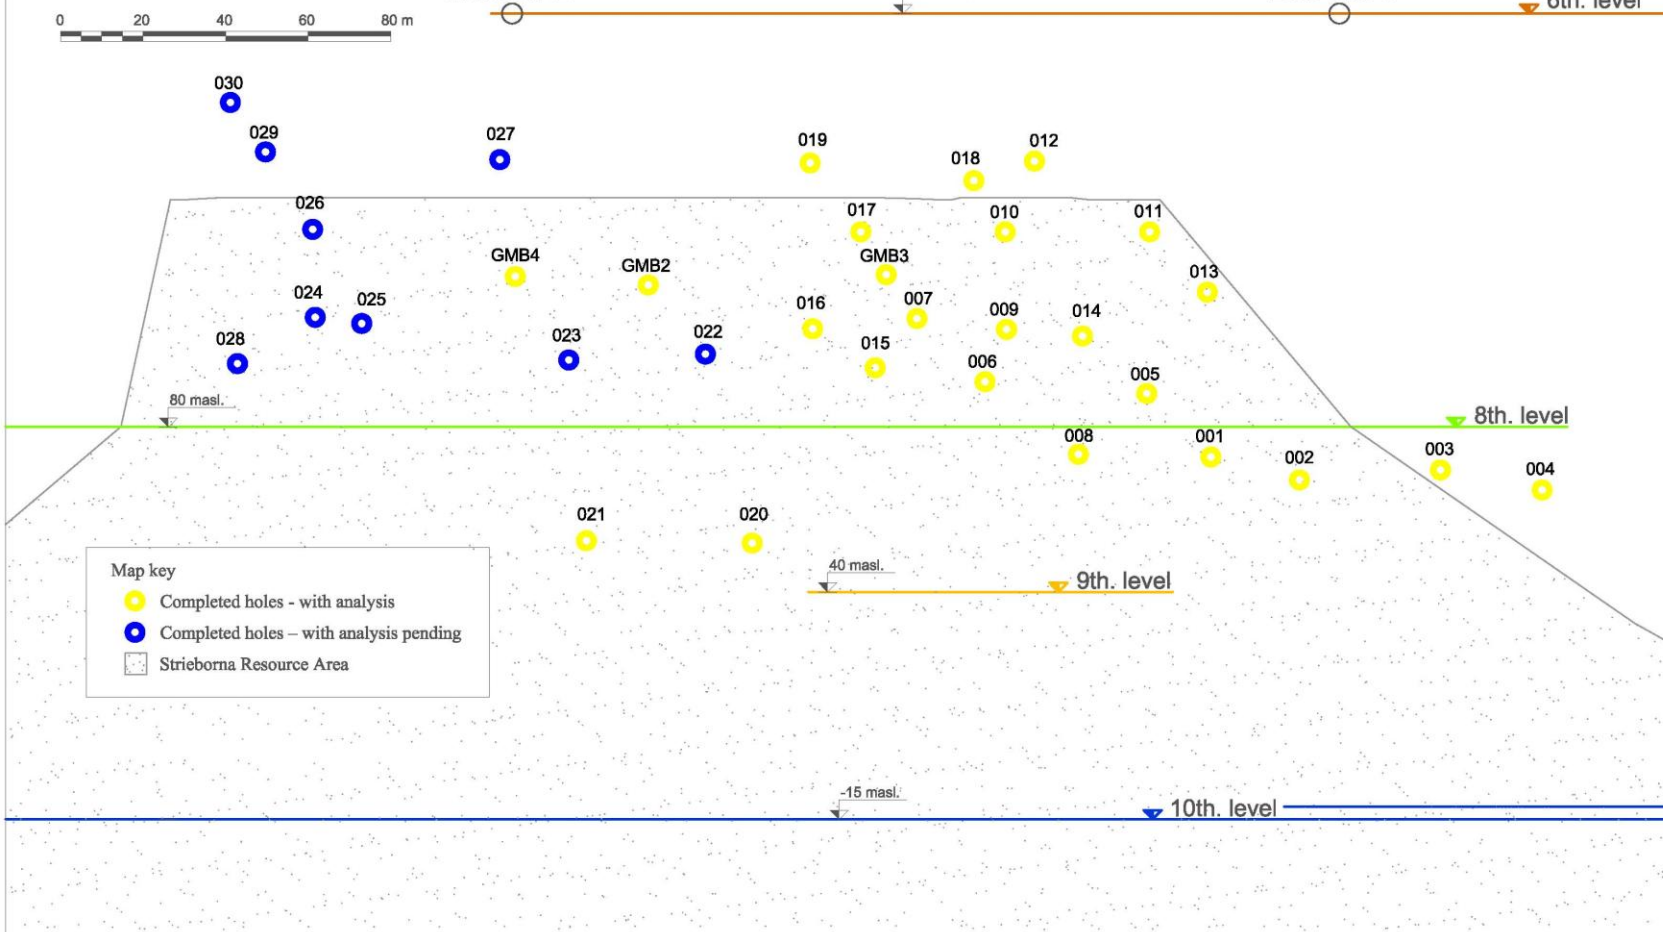

# Global Minerals Drill Hole Program - Strieborna Vein

SW ←

→ NE

Drill site 2

180 masl.

Drill site 1

6th. level

Map key

- Completed holes - with analysis
- Completed holes - with analysis pending
- ▨ Strieborna Resource Area

# Global Minerals Drill Hole Program - Strieborna Vein

SW ←

→ NE

0 50 100 150 200 m

Focused area

Drill site 2

Drill site 1

180 masl. ▽ 6th. level

80 masl. ▽ 8th. level

40 masl. ▽ 9th. level

-15 masl. ▽ 10th. level

-163 masl. ▽ 13th. level

- Map key
- Completed holes - with analysis
  - Completed holes - with analysis pending
  - Strieborna Resource Area