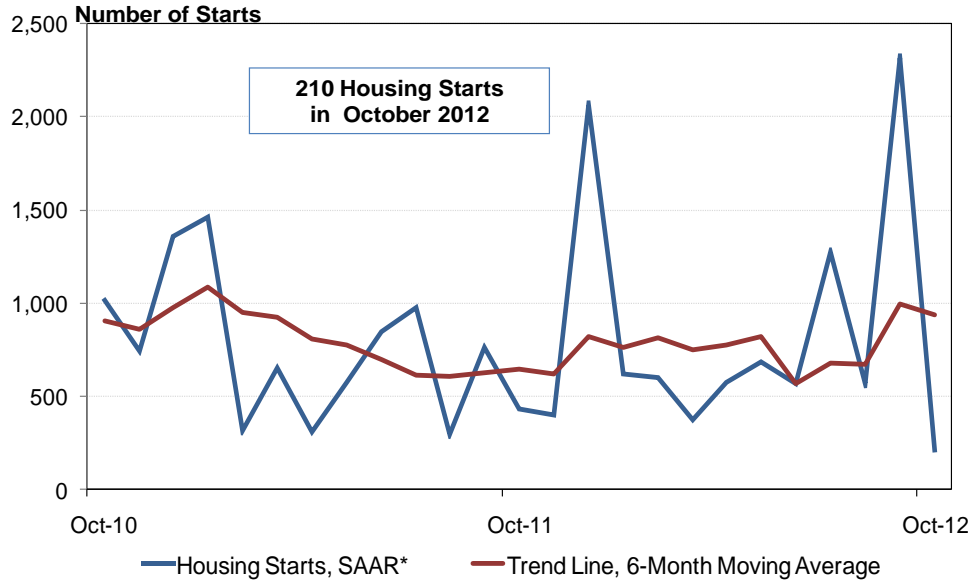

Guelph CMA Housing Starts

*SAAR: Seasonally Adjusted Annual Rate