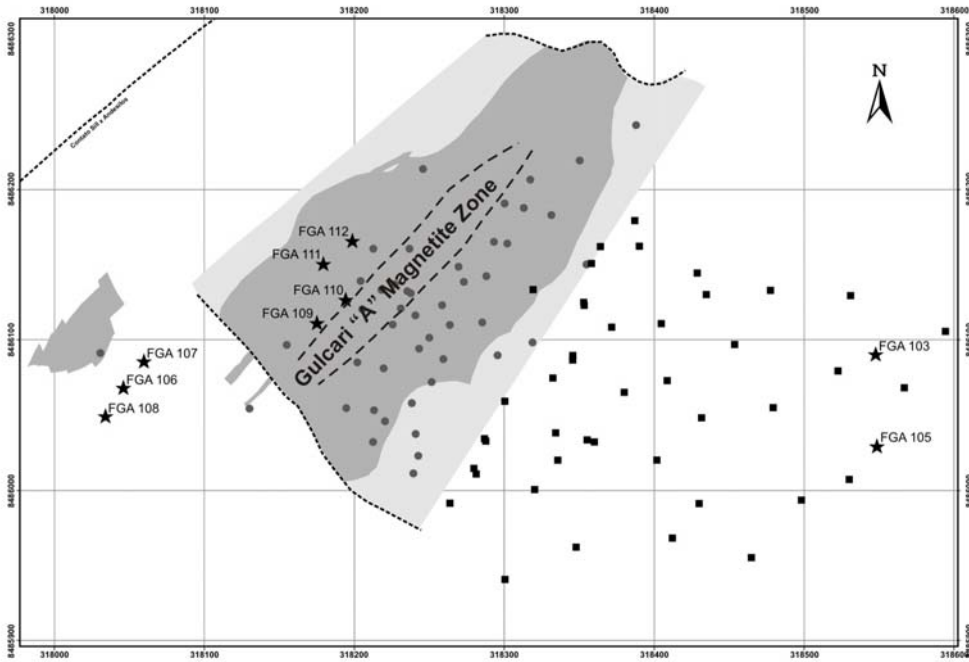

# Geology Map of the Gulcari "A" Deposit

## LEGEND

### Lithology

- Gabbro
- Pyroxenite, Magnetite Pyroxenite & Magnetite Zone

- Largo 2007-2008 Drillholes
- CBPM/ODEBRECHET-VALE
- Largo 2011 Drillholes