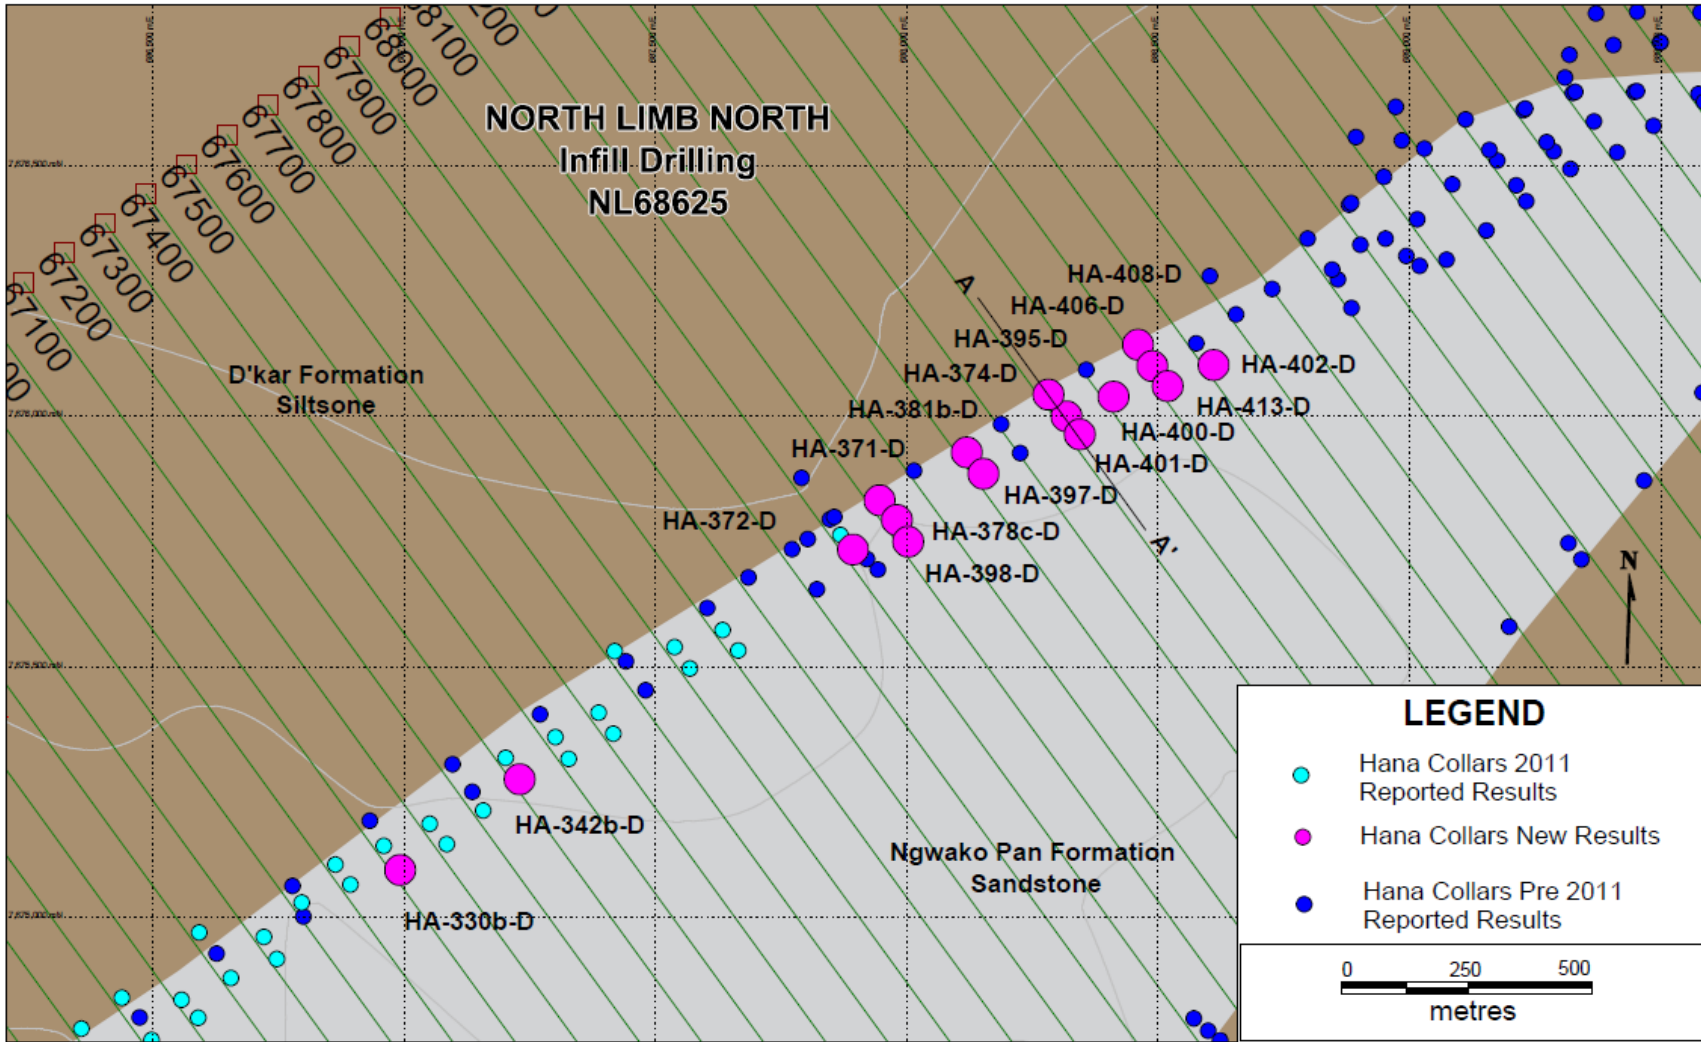

Figure 1: Location of Most Recent Drilling Results at the Banana Zone

*Please note all figures show section grid lines that are referenced in the result tables.

Figure 2: Drill Hole Location of North Limb, Sections 67025 to 68925

Figure 3: Cross-section through section 68625 (North Limb North)