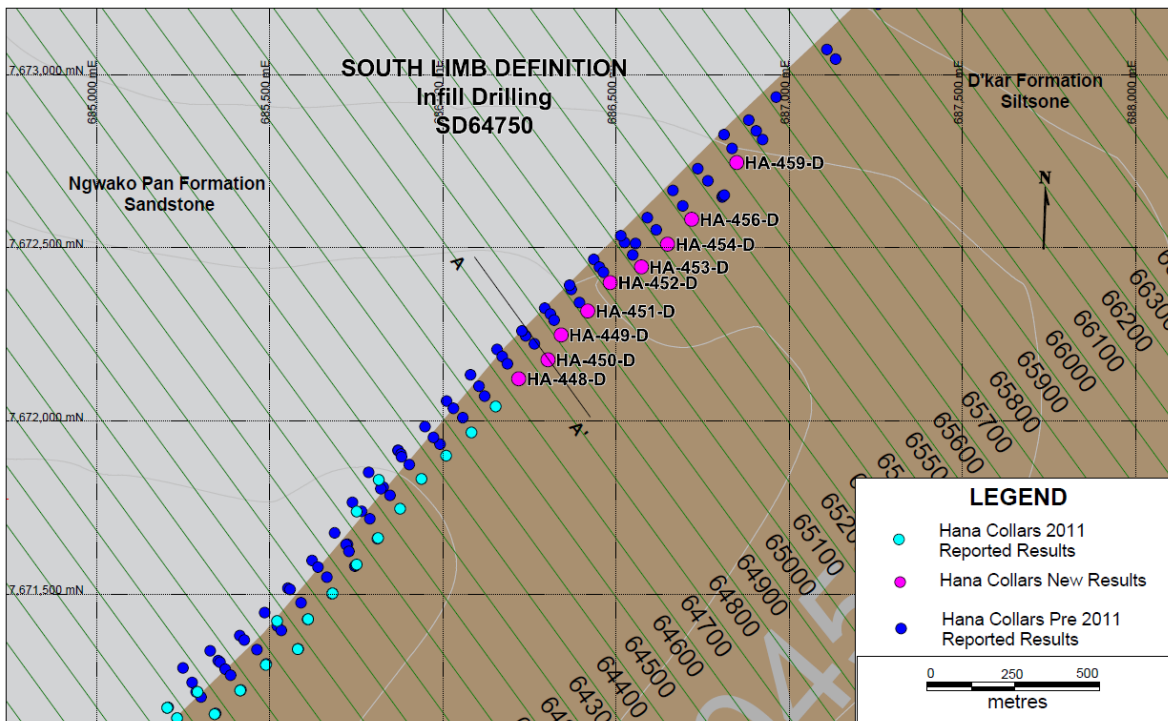

Figure 1: Location of Most Recent Drilling Results at the Banana Zone

*Please note all figures are now showing section grid lines that are referenced in the result tables.

Figure 2: Drill Hole Location of South Limb, Sections 64650 - 6525

Figure 3: Cross-section through section 64750 (South Limb Definition)