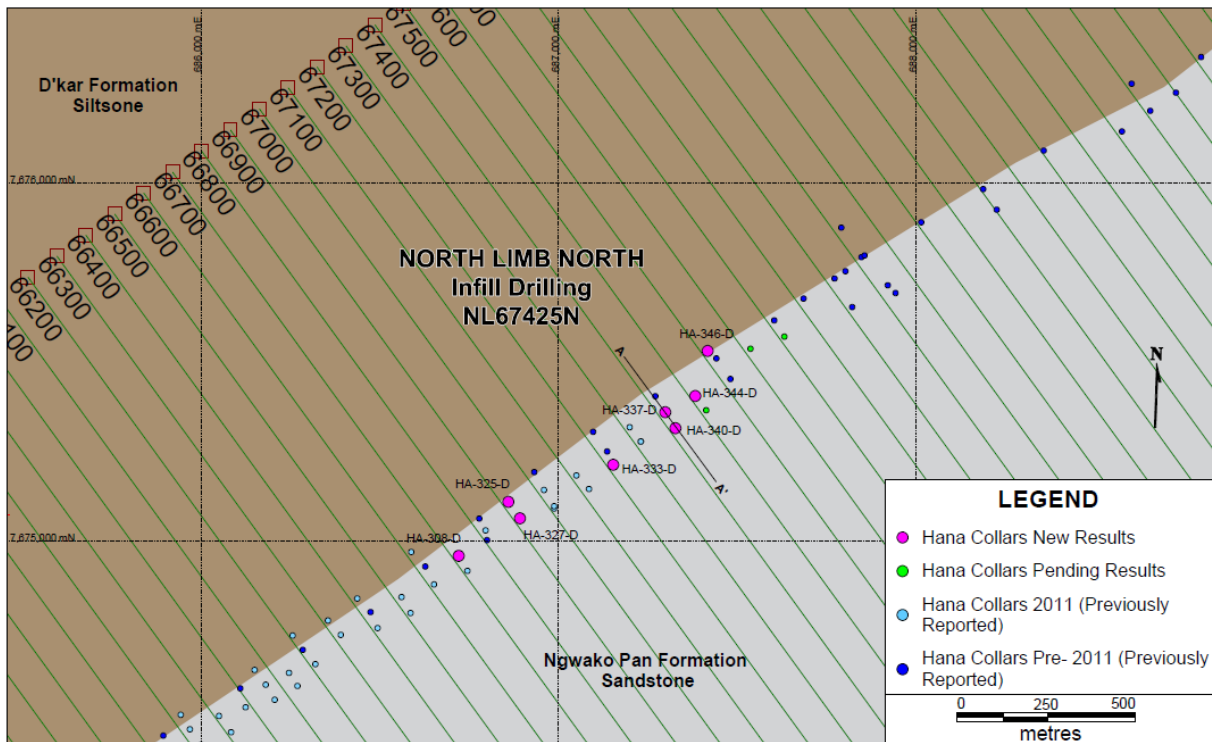

Figure 1: Location of Most Recent Drilling Results at the Banana Zone

*Please note all figures are now showing section grid lines that are referenced in the result tables.

Figure 2: Drill Hole Location of North Limb, Sections 66725 to 67625

Figure 3: Cross-section through section 67425 (North Limb North)