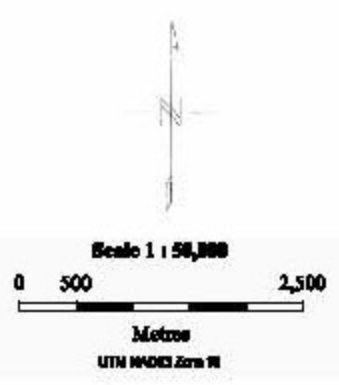

Legend:
 Outcrop (surface expression) of Abitibi Shear Zone

Mag High gold target
 Mag Low gold target

HARTE GOLD CORP.
 BUCAR ZONE PROPERTY
 HAMBLETON, GORLAY, OBLUM & TRICKLAND, TEEDE & COOPER TWS,
 ONTARIO, NTS: 42C10, 11, 12, 13
TOTAL MAGNETIC INTENSITY
 Data: 1994, 2001, 2002, 2003, 2004, 2005, 2006, 2007
 From: G. GLO, D. HEV, S. RVPY, M. RICH, J. G. (OF 3000?)
 2007, 2008, 2009, 2010, 2011, 2012, 2013, 2014
 JVX LTD. ref. no. 10-59, December 2014