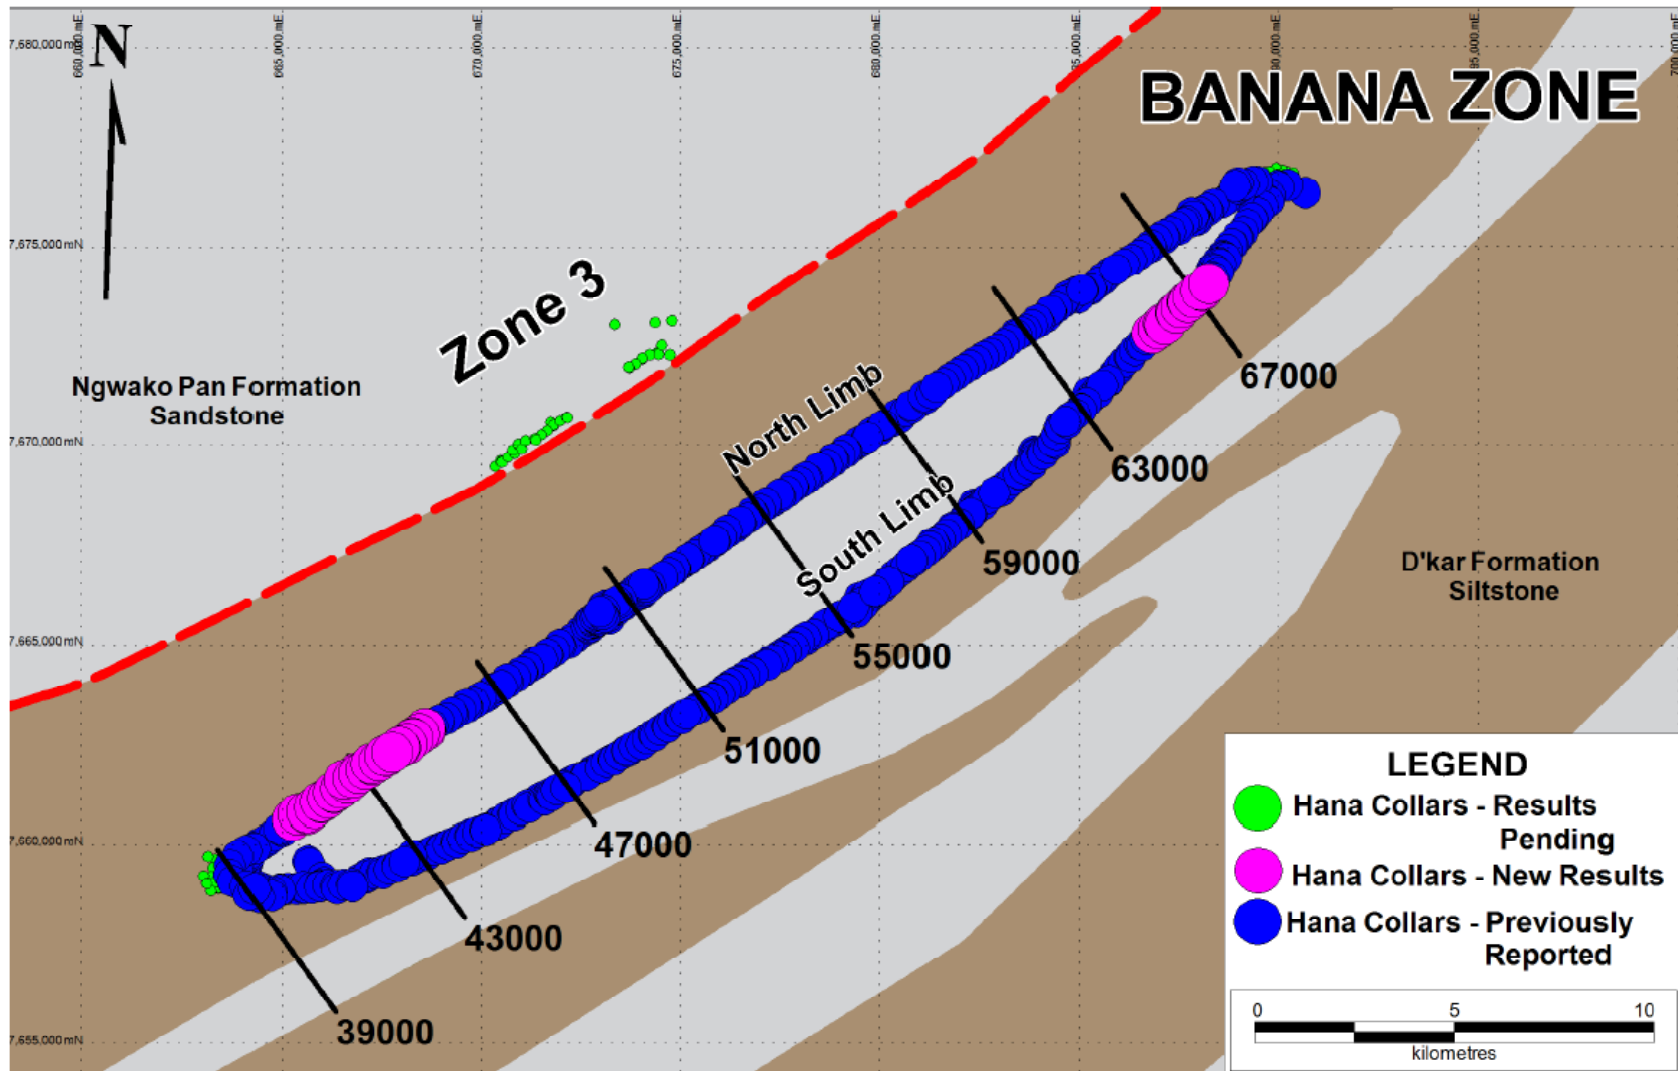

Figure 1: Location of Most Recent Drilling Results at the Banana Zone

*Please note all figures are now showing section grid lines that are referenced in the result tables.

Figure 2: Drill Hole Location of North Limb, Sections 41600 to 45100

Figure 3: Drill Hole Location of South Limb, Sections 65600 to 67400