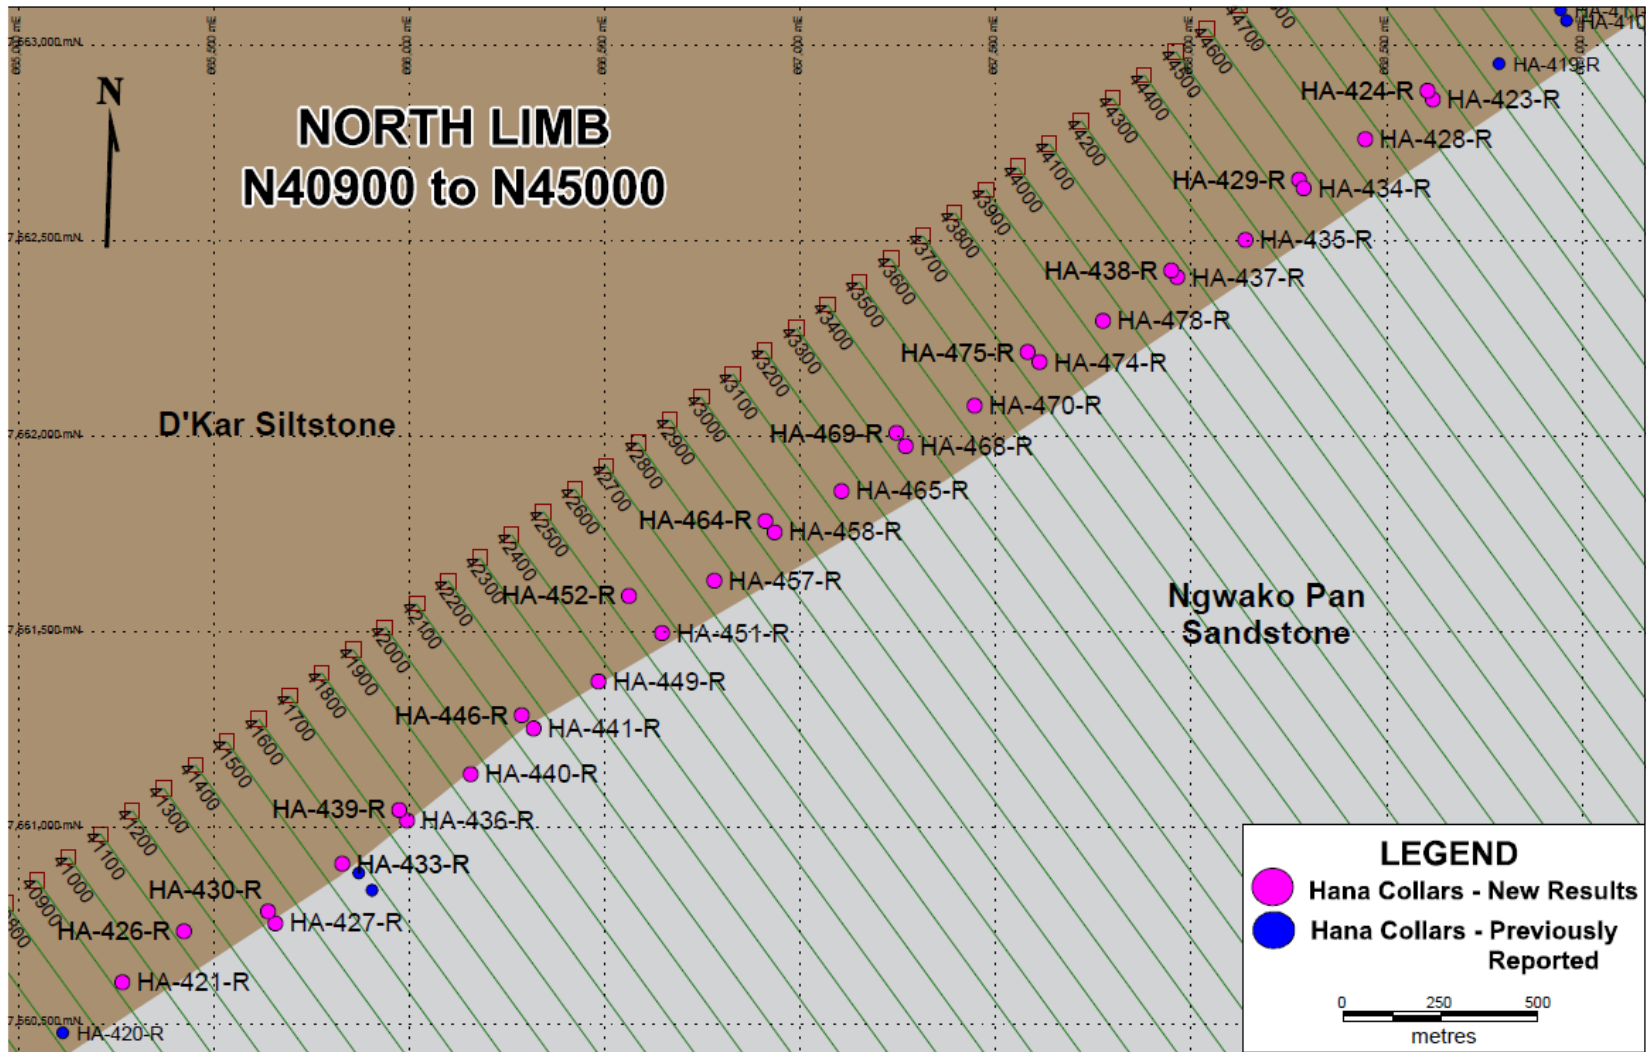

Figure 1: Location of Most Recent Drilling Results at the Banana Zone

*Please note all figures are now showing section grid lines that are referenced in the result tables.

Figure 2: Drill Hole Location of North Limb, Sections 41600 to 45100

Figure 3: Drill Hole Location of South Limb, Sections 65600 to 67400