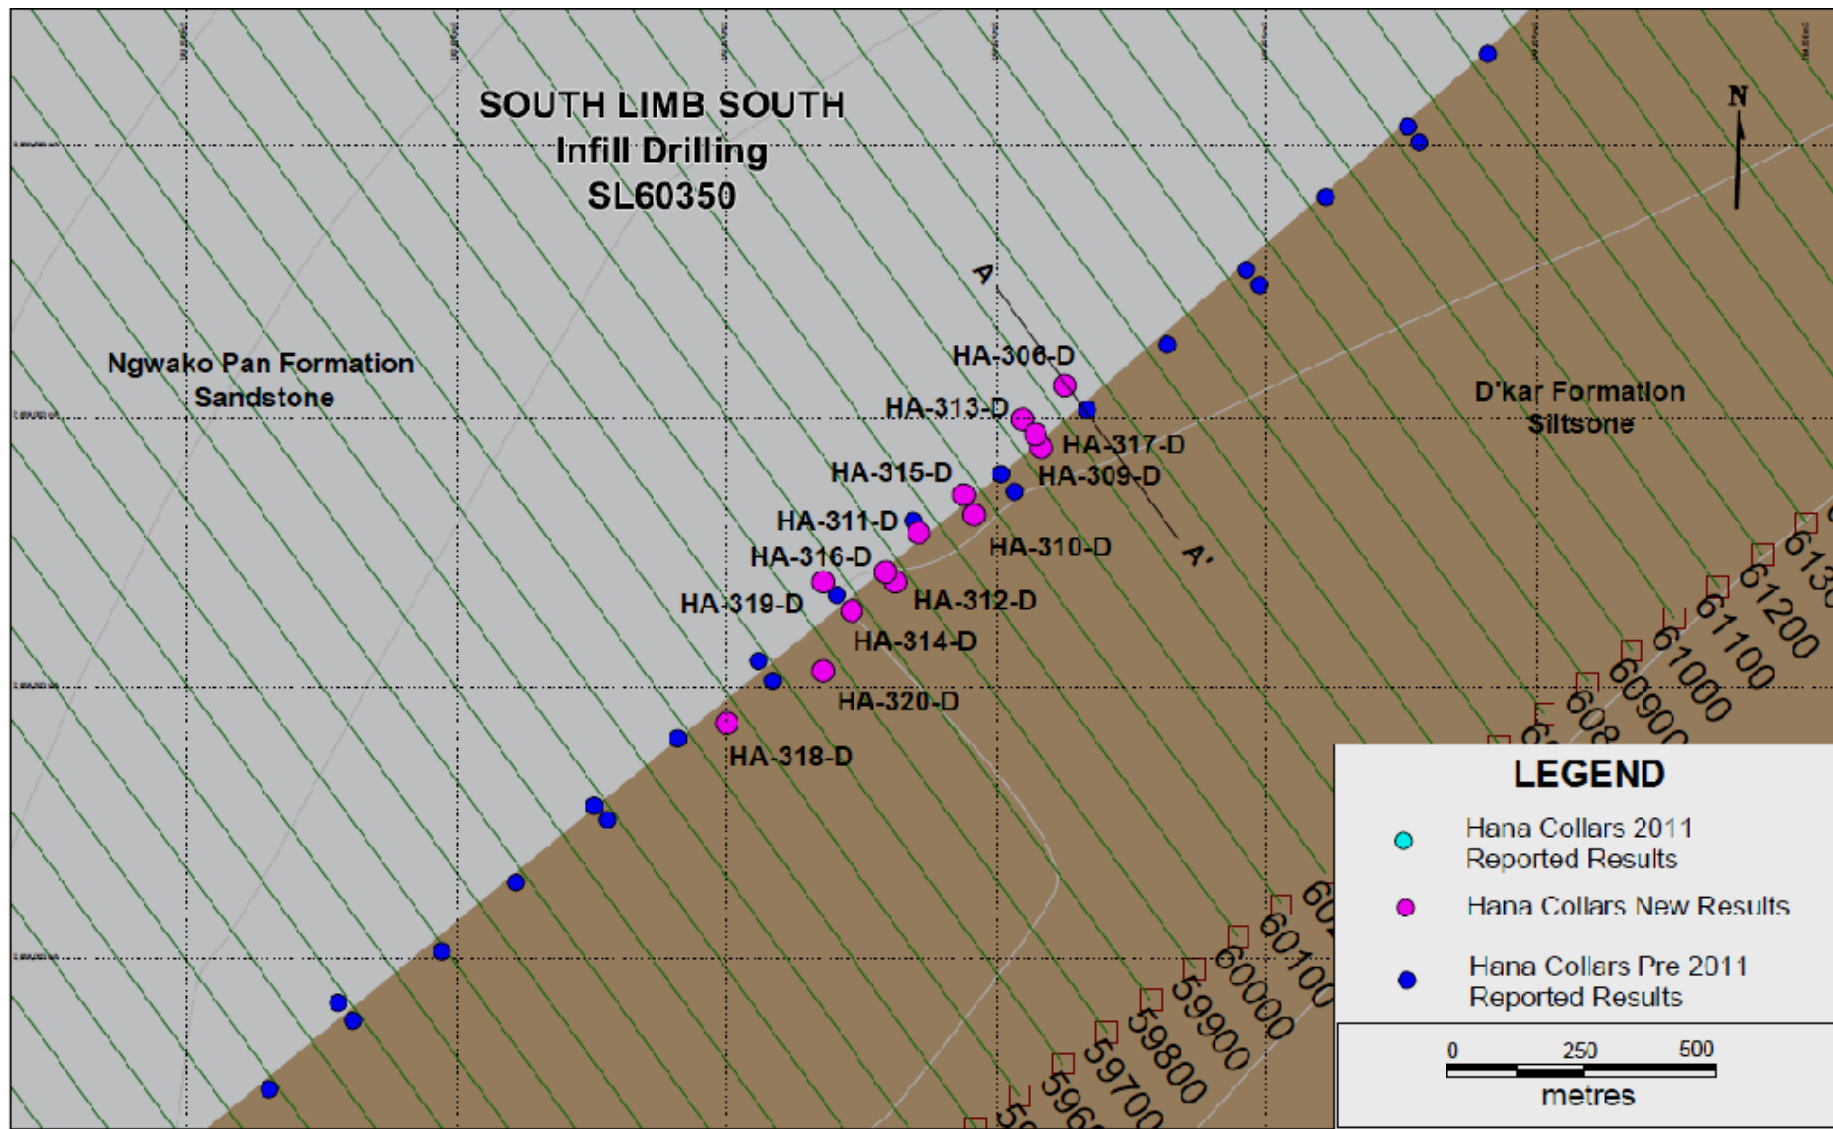

Figure 1: Location of Most Recent Drilling Results at the Banana Zone

*Please note all figures are now showing section grid lines that are referenced in the result tables.

Figure 2: Drill Hole Location of South Limb, Sections 59475 to 60350

Figure 3: Cross-section through section 60350 (South Limb South)