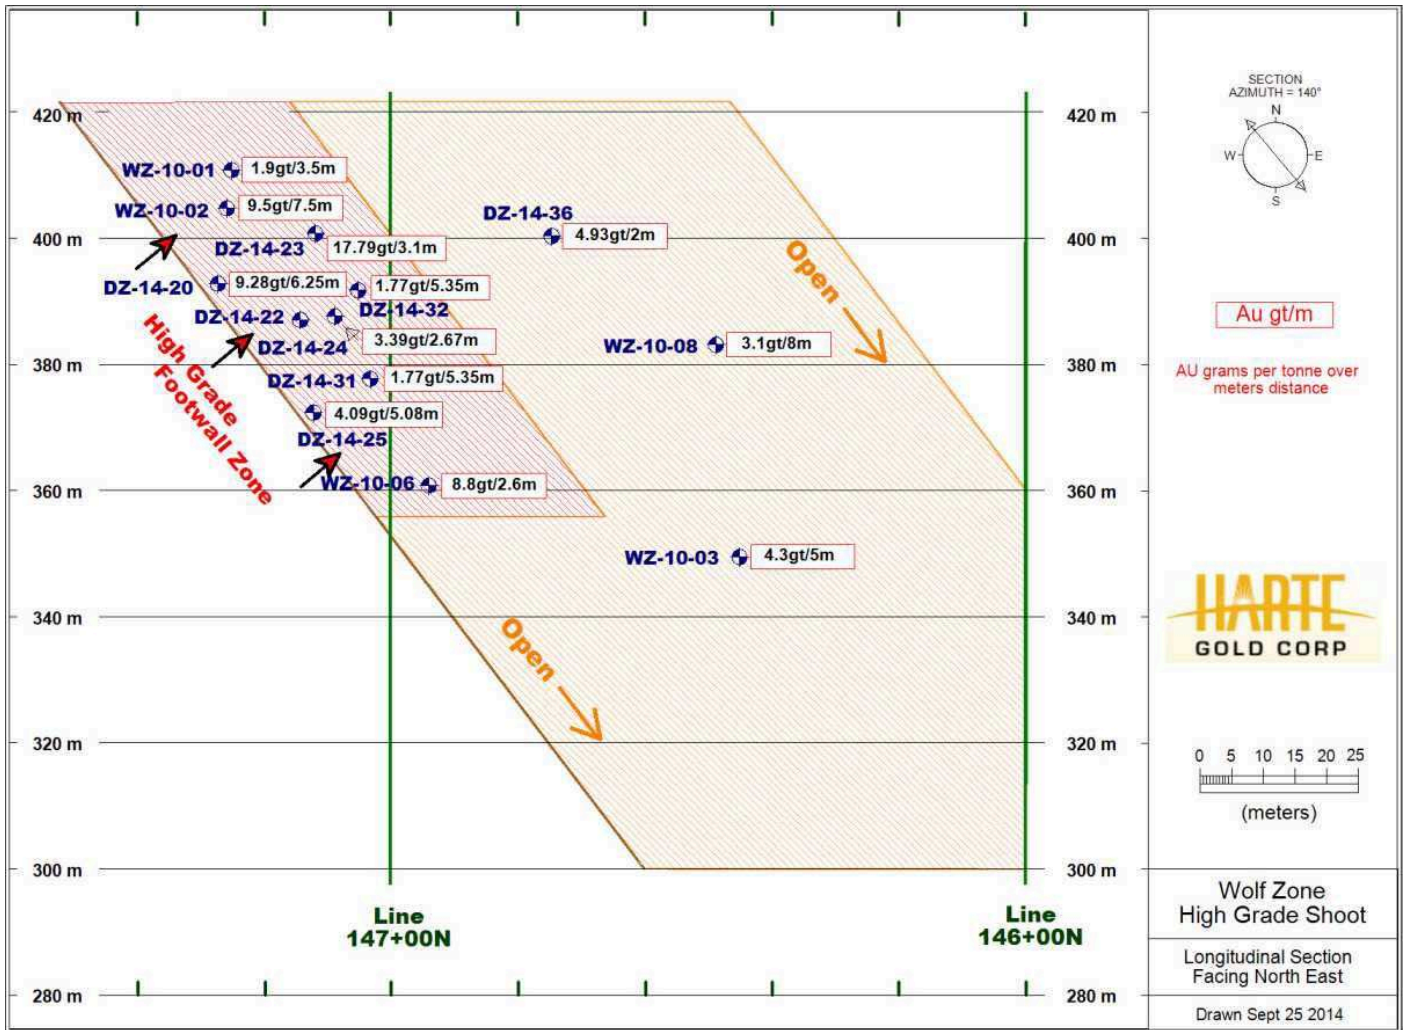

Wolf Zone High Grade Shoot Longitudinal Section

Sugar Zone Property – 2014 Exploration Area