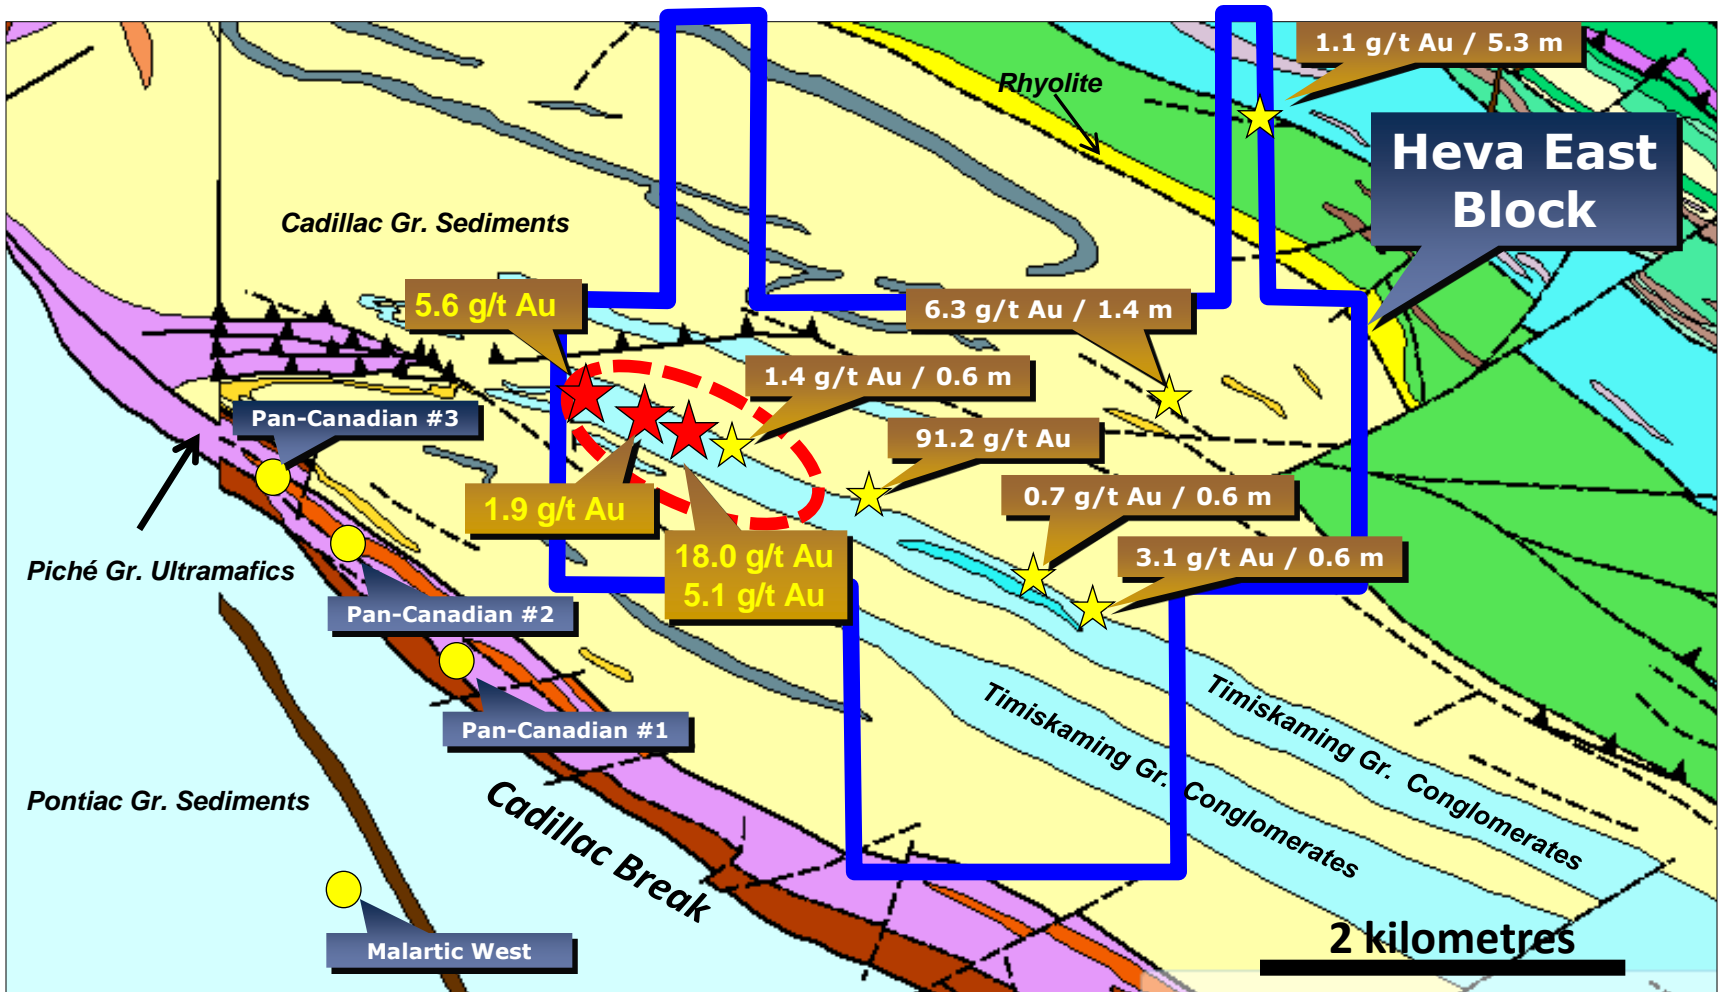

Note: Reserves and Resources from Agnico Eagle Website

★ 2015 results (grabs)

★ Gold showings

● Gold Mines (Active / Past Producer)

2016 Prospecting & Trenching area

- IP anomalies
- - - IP anomalies (Unexplained)
- Old dynamite trench
- (Red dashed) Unexplained soil geochem anomalies (Au in ppm)
- ★ Gold showings
- ▲ 2010 trenching