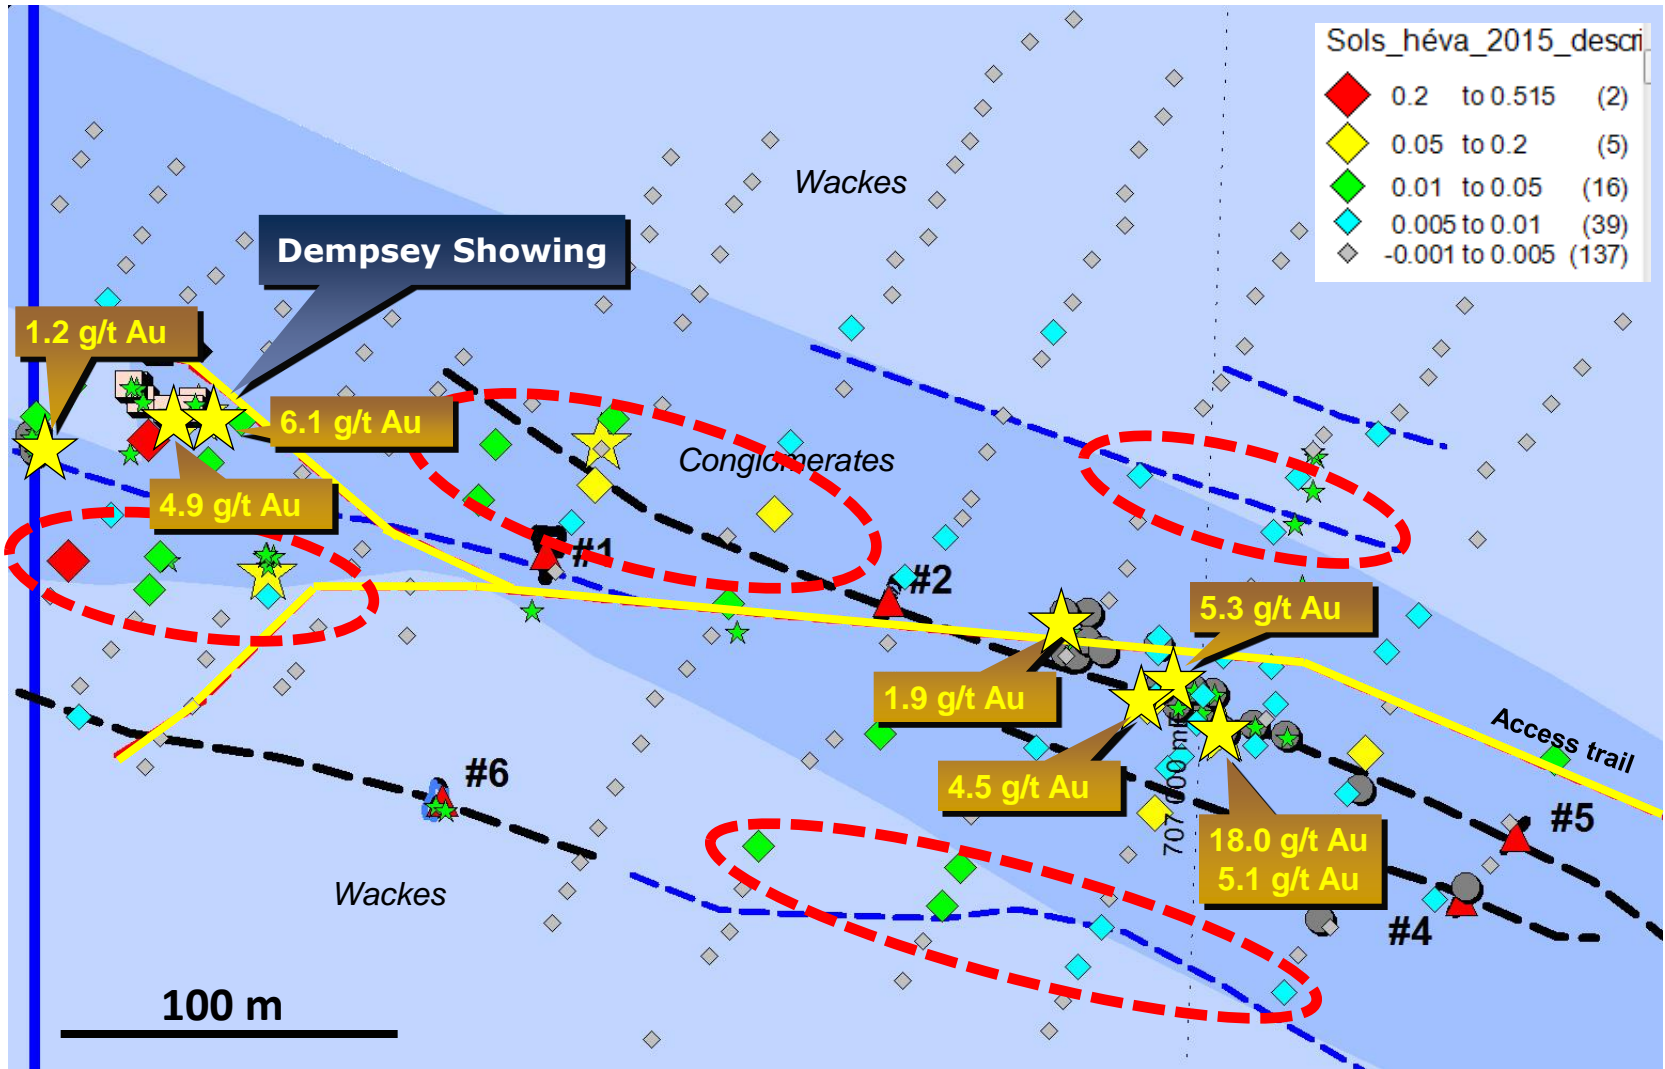

Note: Reserves and Resources from Agnico Eagle Website

★ 2015 results (grabs)

★ Gold showings

● Gold Mines (Active / Past Producer)

2016 Prospecting & Trenching area

- IP anomalies
- - - IP anomalies (Unexplained)
- Old dynamite trench
- (Red dashed) Unexplained soil geochem anomalies (Au in ppm)
- ★ Gold showings
- ▲ 2010 trenching