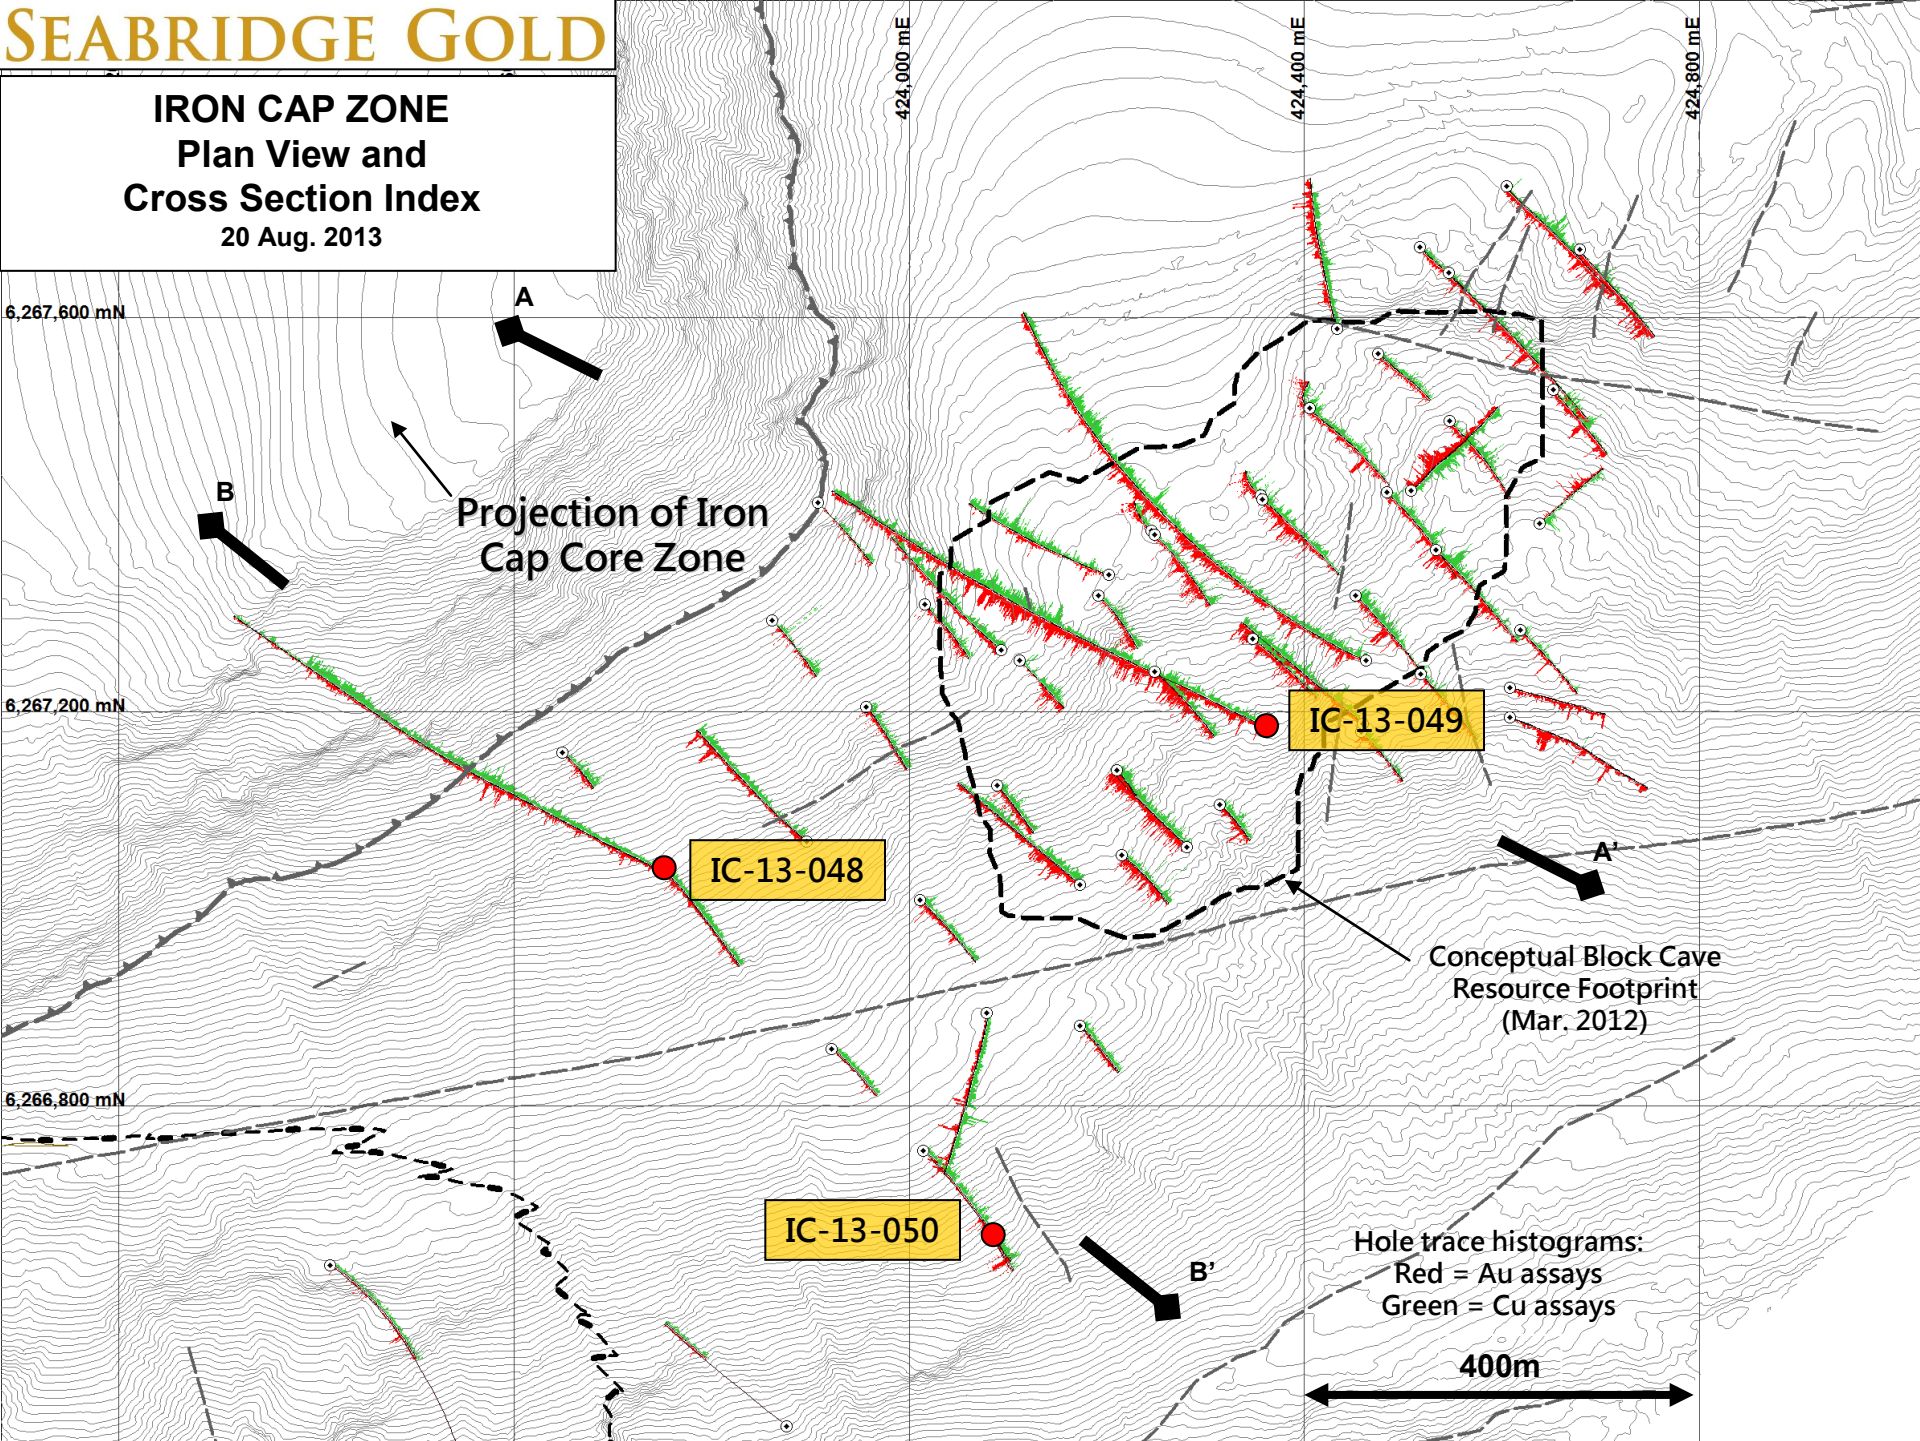

IRON CAP ZONE Plan View and Cross Section Index 20 Aug. 2013

DDH IC-13-049 Composite Assay Highlights

IRON CAP ZONE
Cross Section IC-13-049
View to Northeast
20 Aug. 2013

IRON CAP ZONE Cross Section IC-13-048 View to Northeast 20 Aug. 2013

DDH IC-13-048 and IC-13-050 Composite Assay Highlights