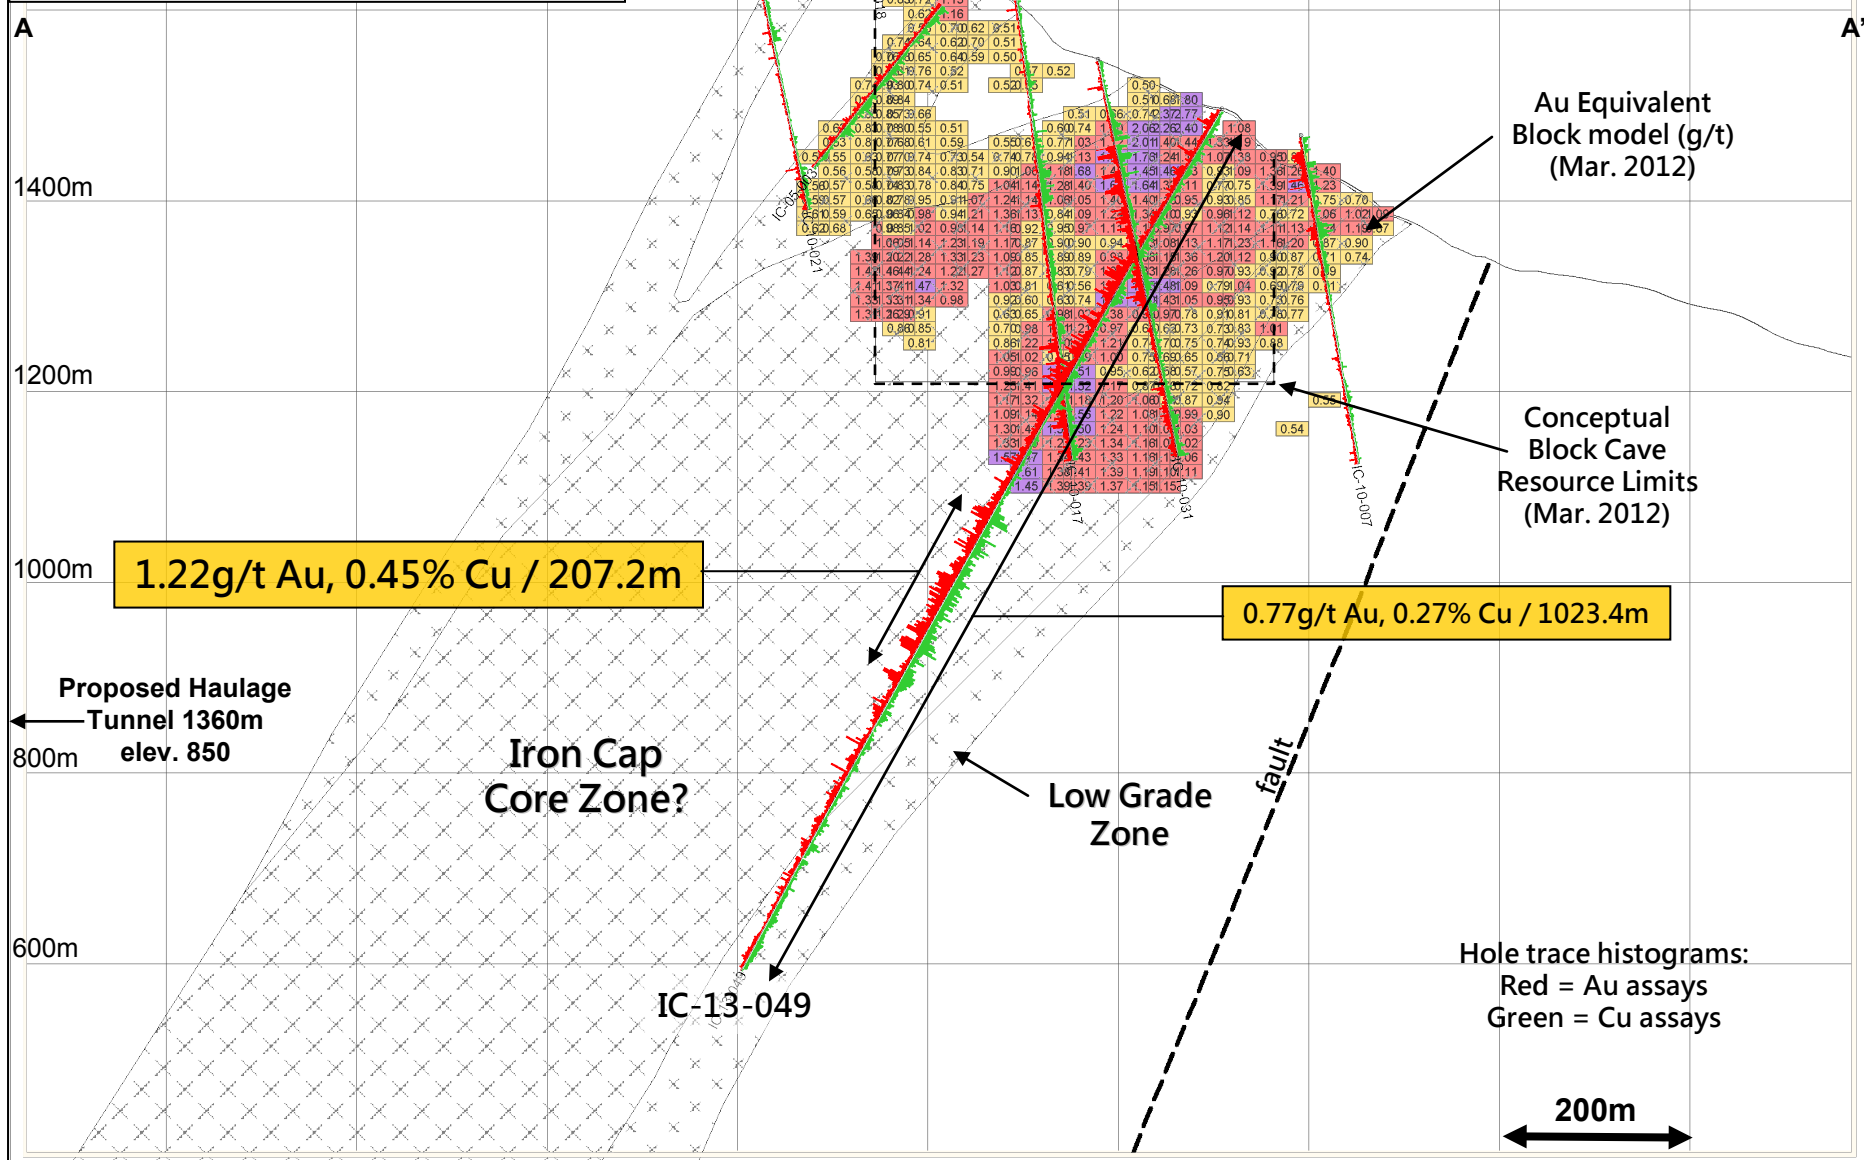

IRON CAP ZONE Plan View and Cross Section Index 20 Aug. 2013

DDH IC-13-049 Composite Assay Highlights

IRON CAP ZONE
Cross Section IC-13-049
View to Northeast
20 Aug. 2013

IRON CAP ZONE Cross Section IC-13-048 View to Northeast 20 Aug. 2013

DDH IC-13-048 and IC-13-050 Composite Assay Highlights