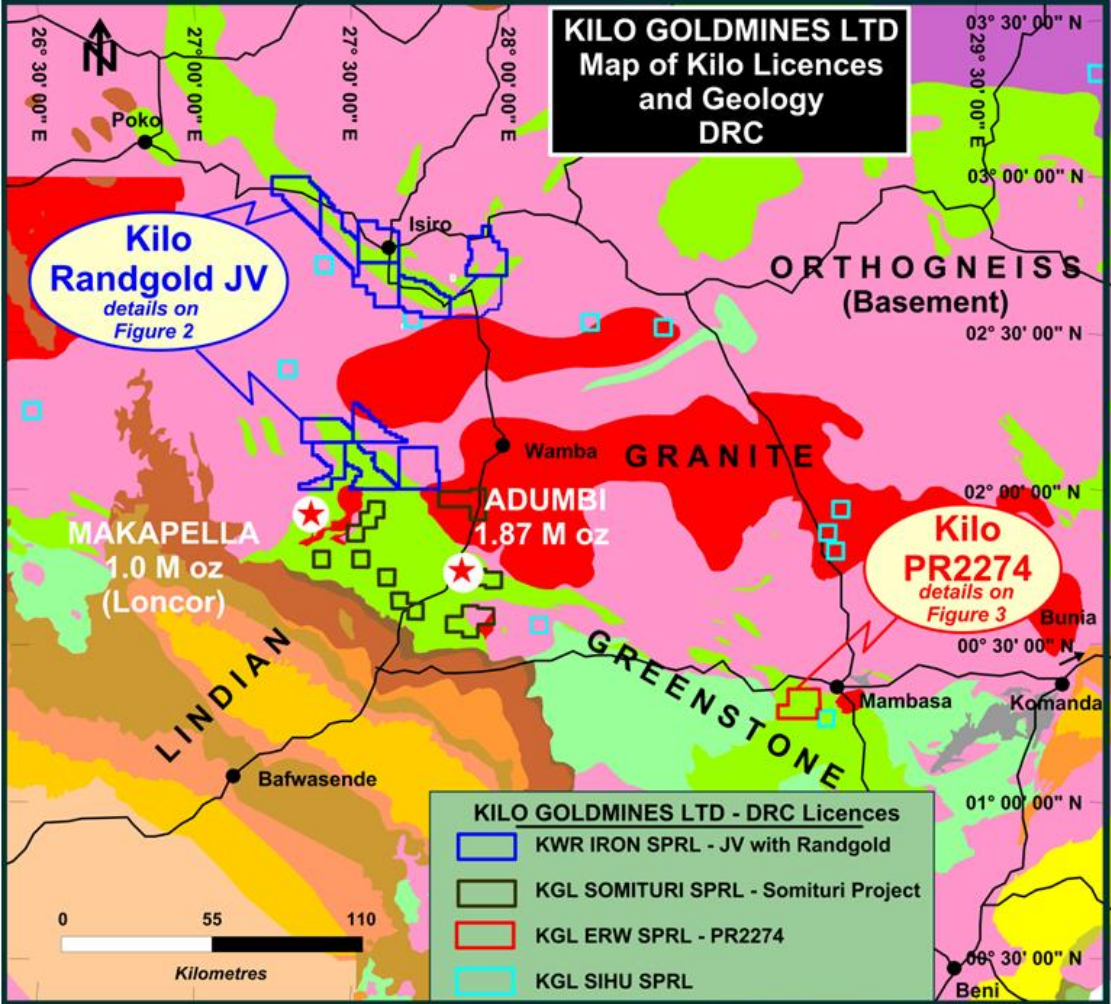

# KILO GOLDMINES LTD Map of Kilo Licences and Geology DRC

**Kilo  
Randgold JV**  
*details on  
Figure 2*

**MAKAPELLA**  
1.0 M oz  
(Loncor)

**ADUMBI**  
1.87 M oz

**Kilo  
PR2274**  
*details on  
Figure 3*

- KILO GOLDMINES LTD - DRC Licences**
-  KWR IRON SPRL - JV with Randgold
  -  KGL SOMITURI SPRL - Somituri Project
  -  KGL ERW SPRL - PR2274
  -  KGL SIHU SPRL