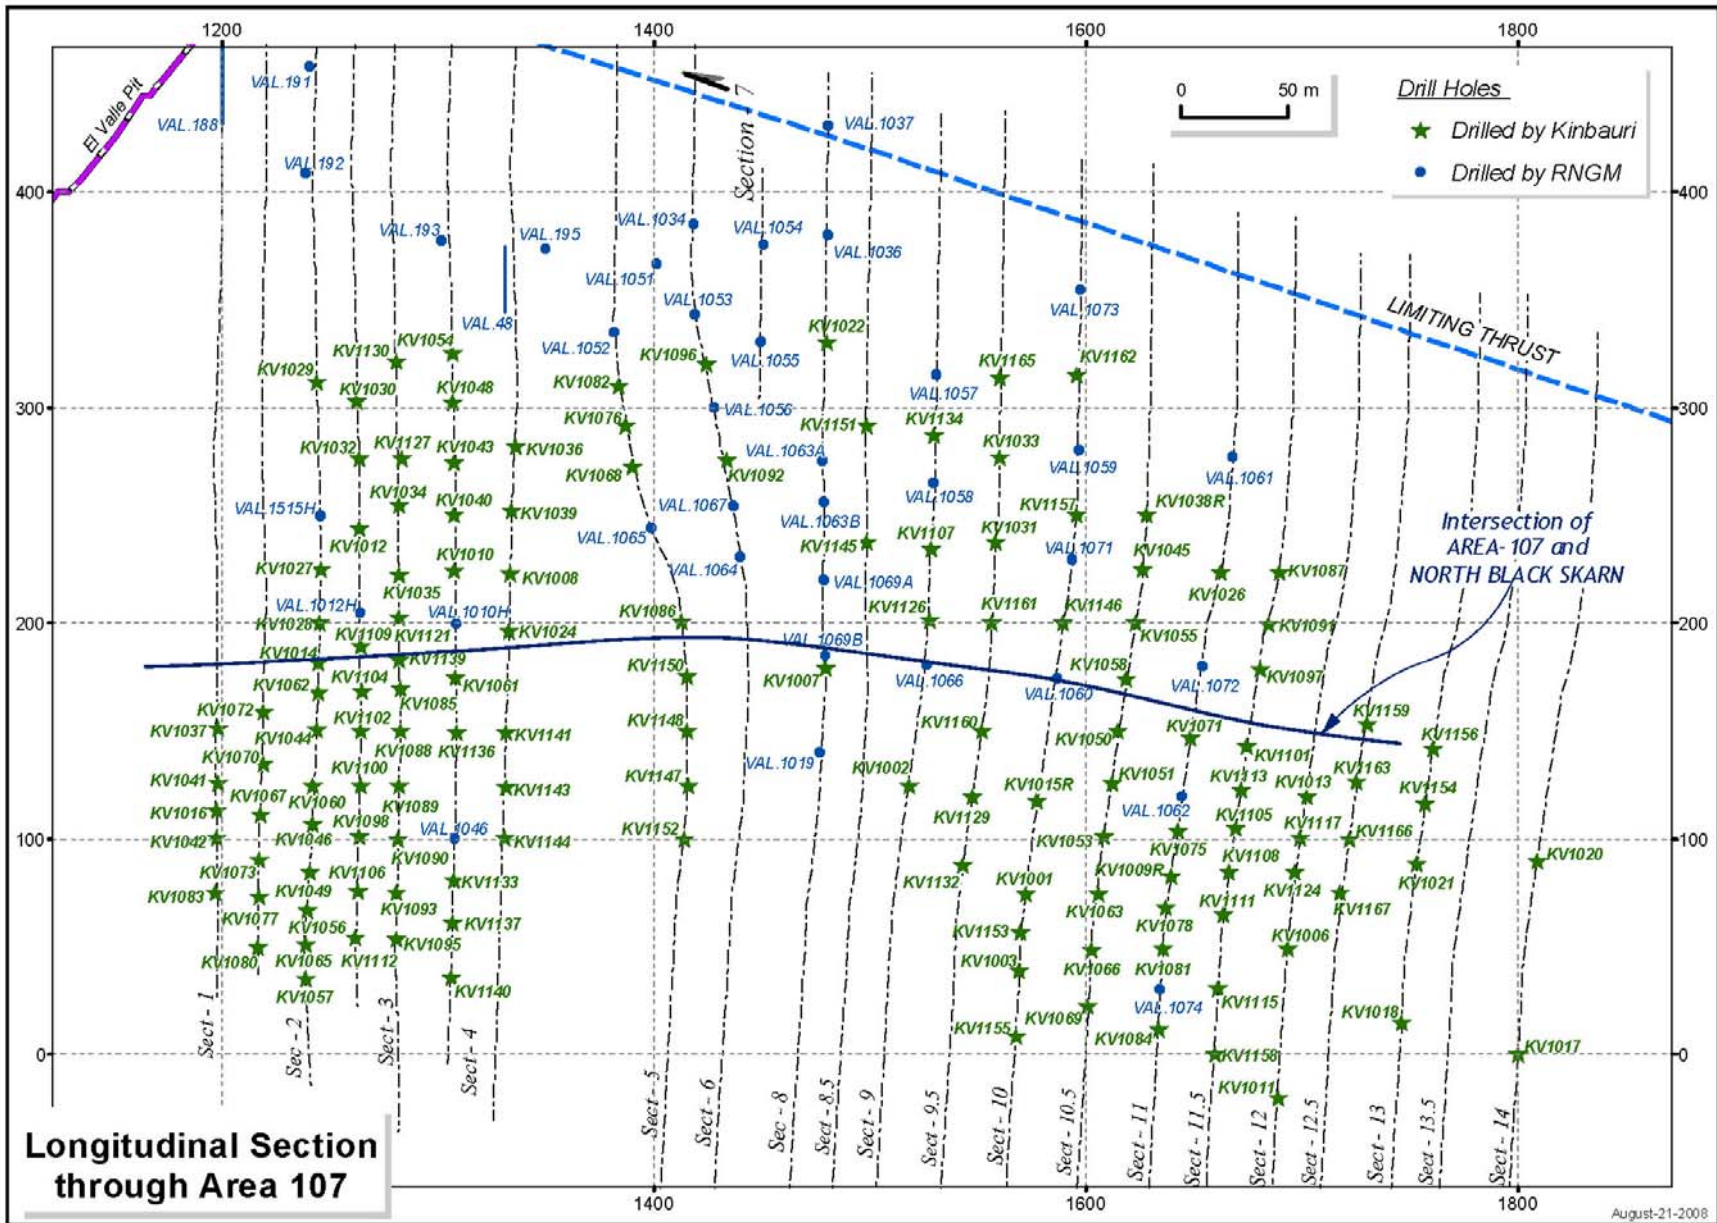

SCHEDULE A

Longitudinal section through Area 107, Central and East Black Skarn and San Martin Zone

SCHEDULE B

August-21-2008

Longitudinal section through Area 107/NW and Central Black Skarn and Charnela Zone projection