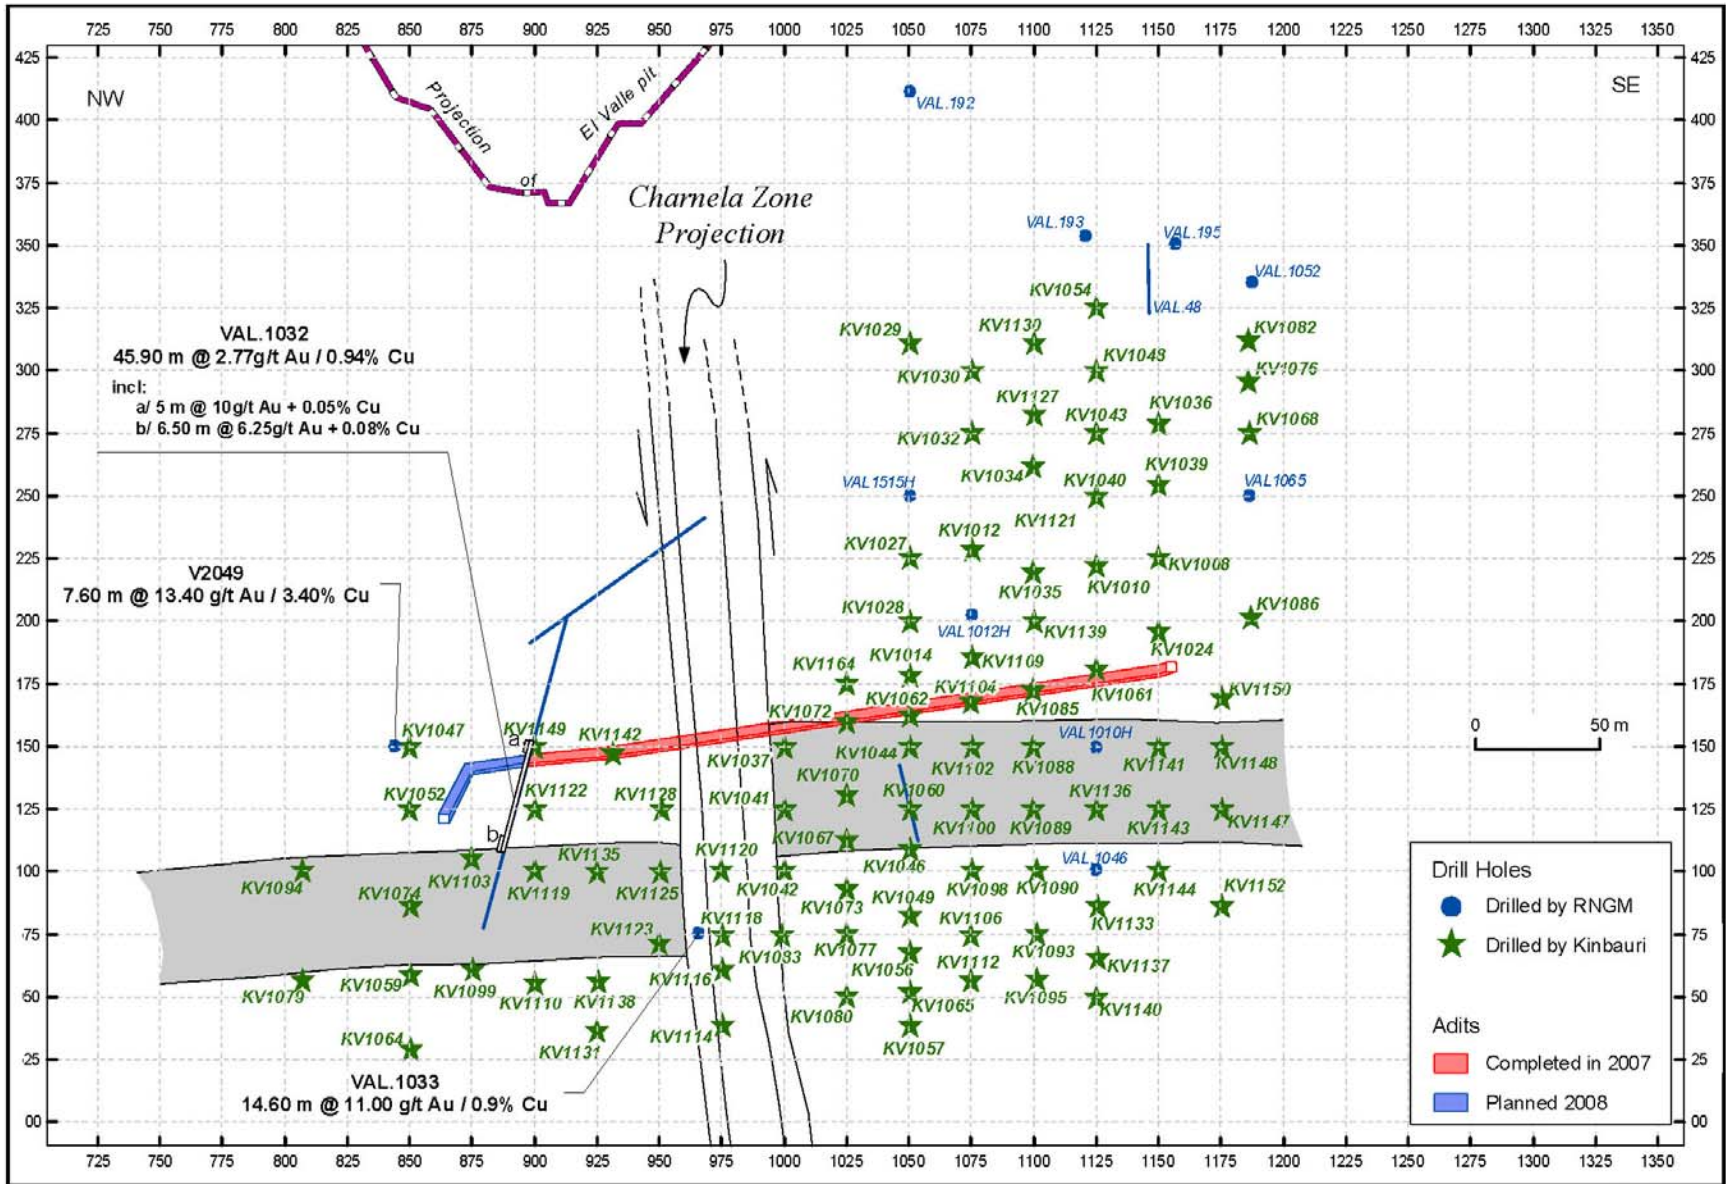

SCHEDULE A

Longitudinal section through Area 107, Central and East Black Skarn and San Martin Zone

SCHEDULE B

August-21-2008

Longitudinal section through Area 107/NW and Central Black Skarn and Charnela Zone projection