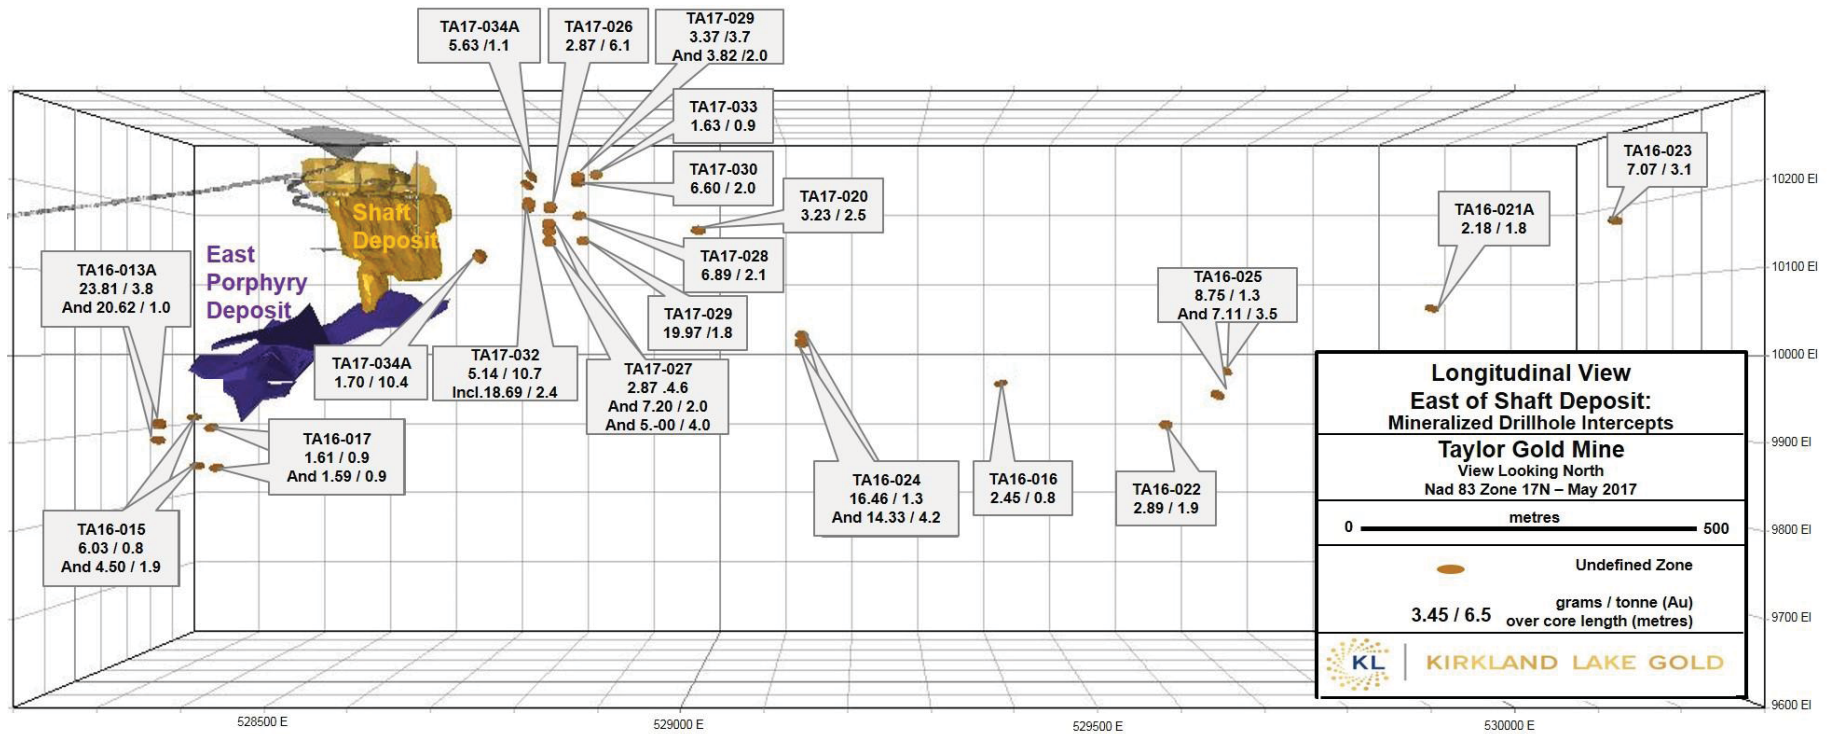

Figure 1: Taylor – Longitudinal View (Looking North) showing Results East of Shaft Deposit

Figure 2: Taylor Longitudinal View Showing Underground Exploration Results – West of Shaft Deposit