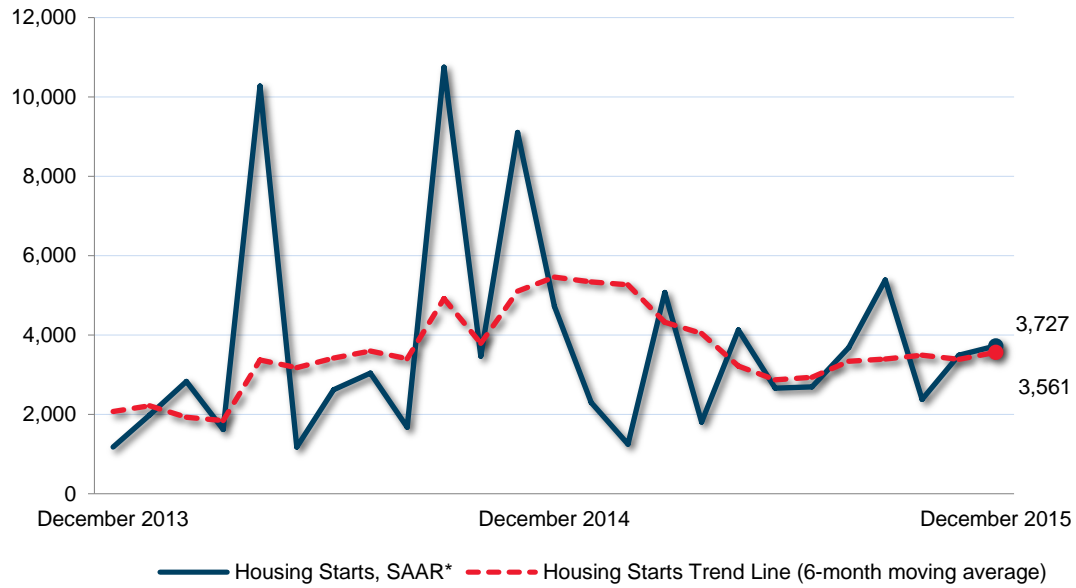

## KCW CMA Housing Starts

\*SAAR: Seasonally Adjusted Annualized Rate

**Preliminary Housing Start Data  
December 2015**

<b>Kitchener-Cambridge-Waterloo CMA<sup>1</sup></b>	<b>November 2015</b>	<b>December 2015</b>
<i>Trend<sup>2</sup></i>	3,383	3,561
SAAR	3,494	3,727
	<b>December 2014</b>	<b>December 2015</b>
Actual		
December - Single-detached	56	98
December - Multiples	327	192
December - Total	383	290
January to December - Single-detached	869	995
January to December - Multiples	3,581	2,217
January to December - Total	4,450	3,212

Source: CMHC

<sup>1</sup>Census Metropolitan Area

<sup>2</sup>The trend is a six-month moving average of the monthly seasonally adjusted annual rates (SAAR).

Detailed data available upon request

**Kitchener-Cambridge-Waterloo Preliminary Actual Housing Start Data by Type  
December 2014-2015**