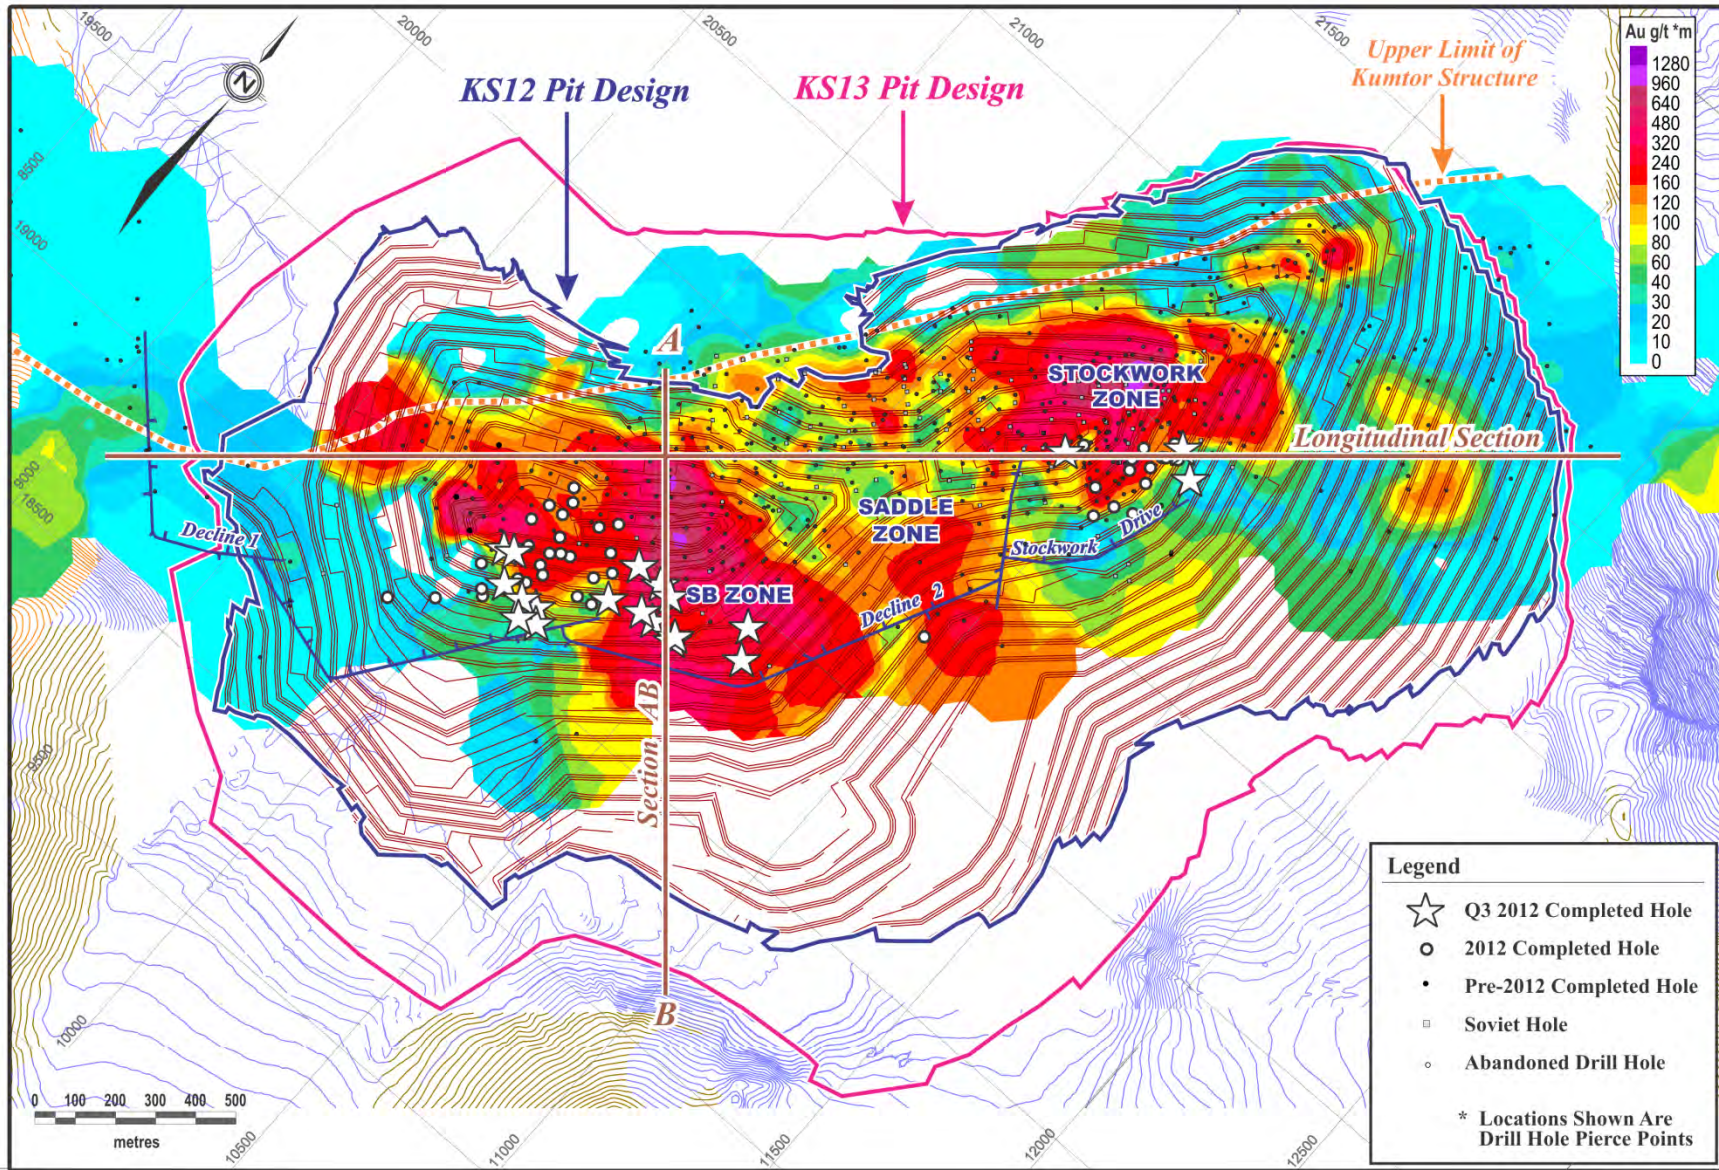

Kumtor Central Pit - Plan Map

Kumtor Central Pit – Plan Map

Kumtor Central Pit – Longitudinal Section

Kumtor Central Pit – Section AB Through Unload Area