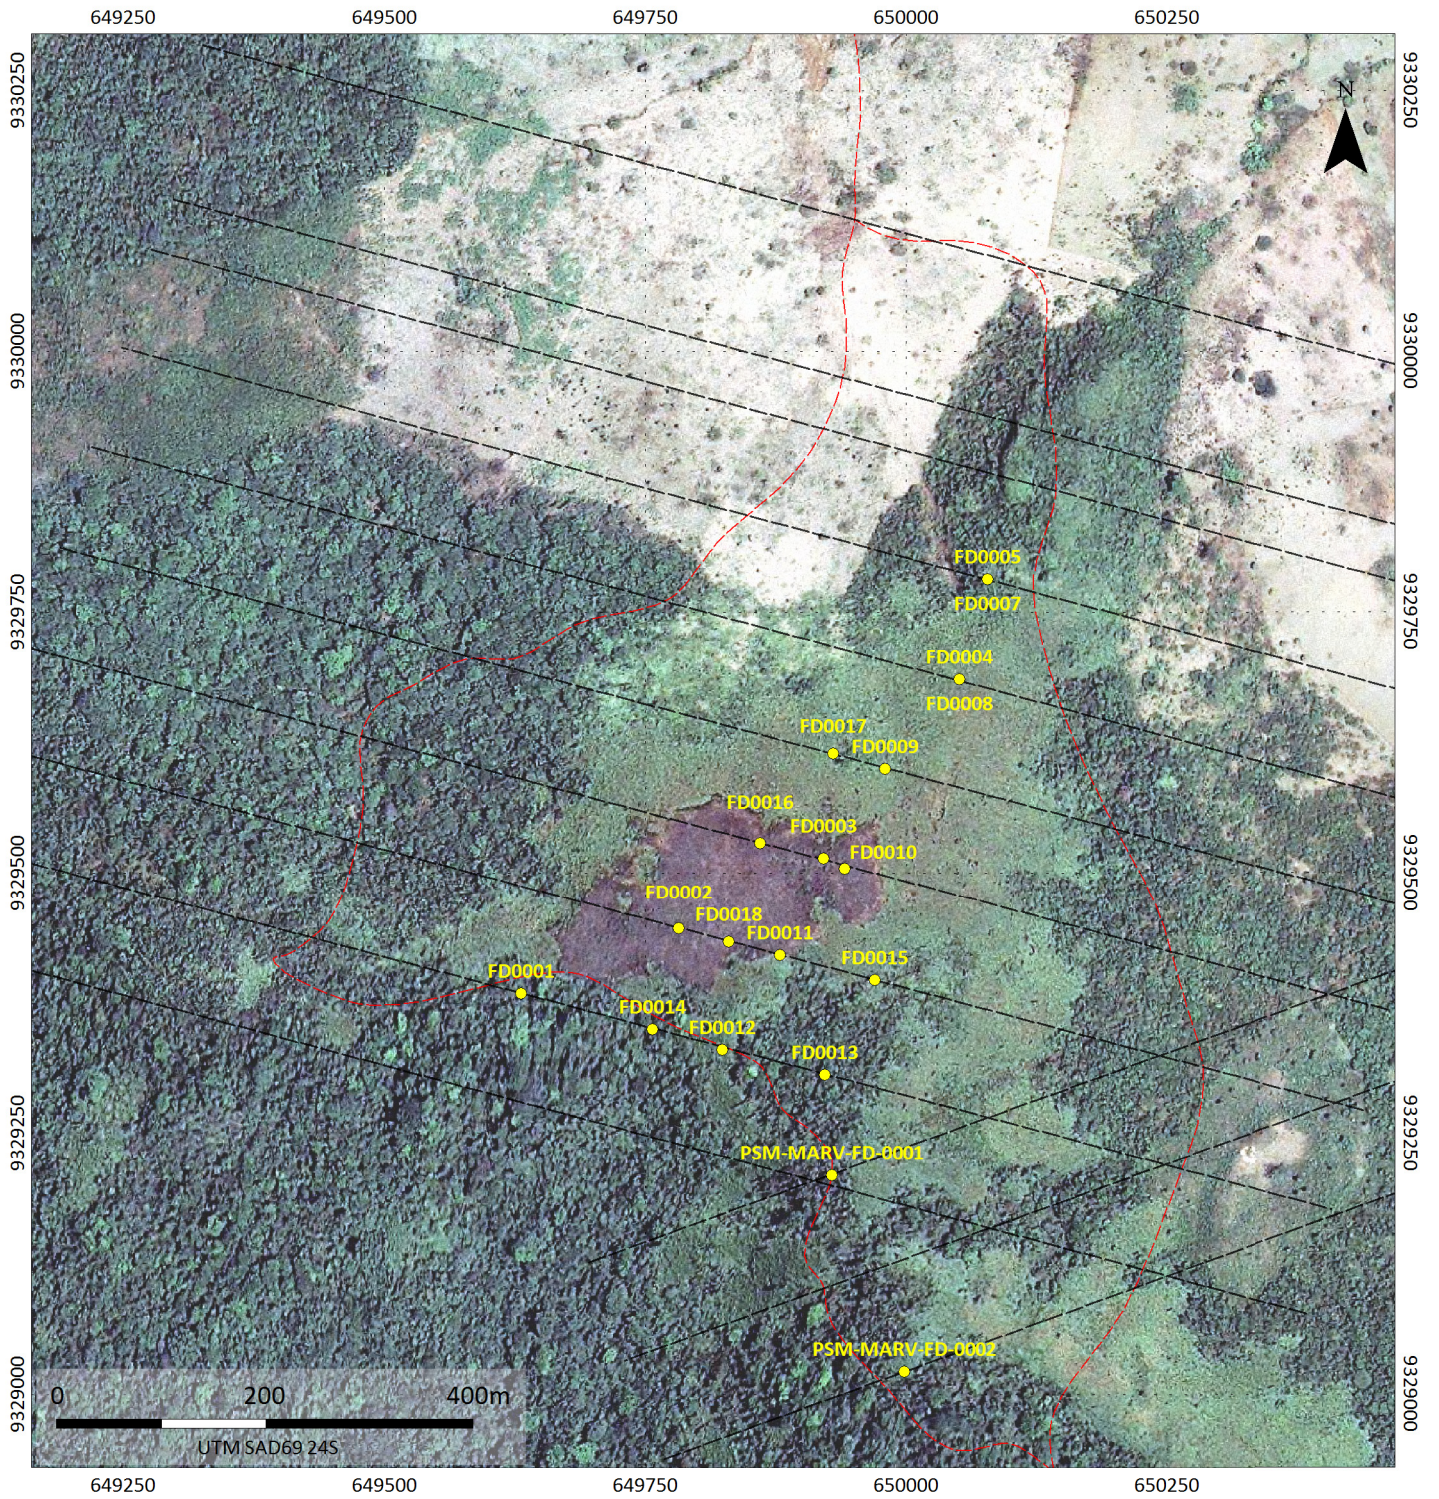

# Diamond Drilling - Serra Morena Target

- Drill Hole
- Drill Hole grid
- - - Road
- Curionópolis License
- Vertical JV