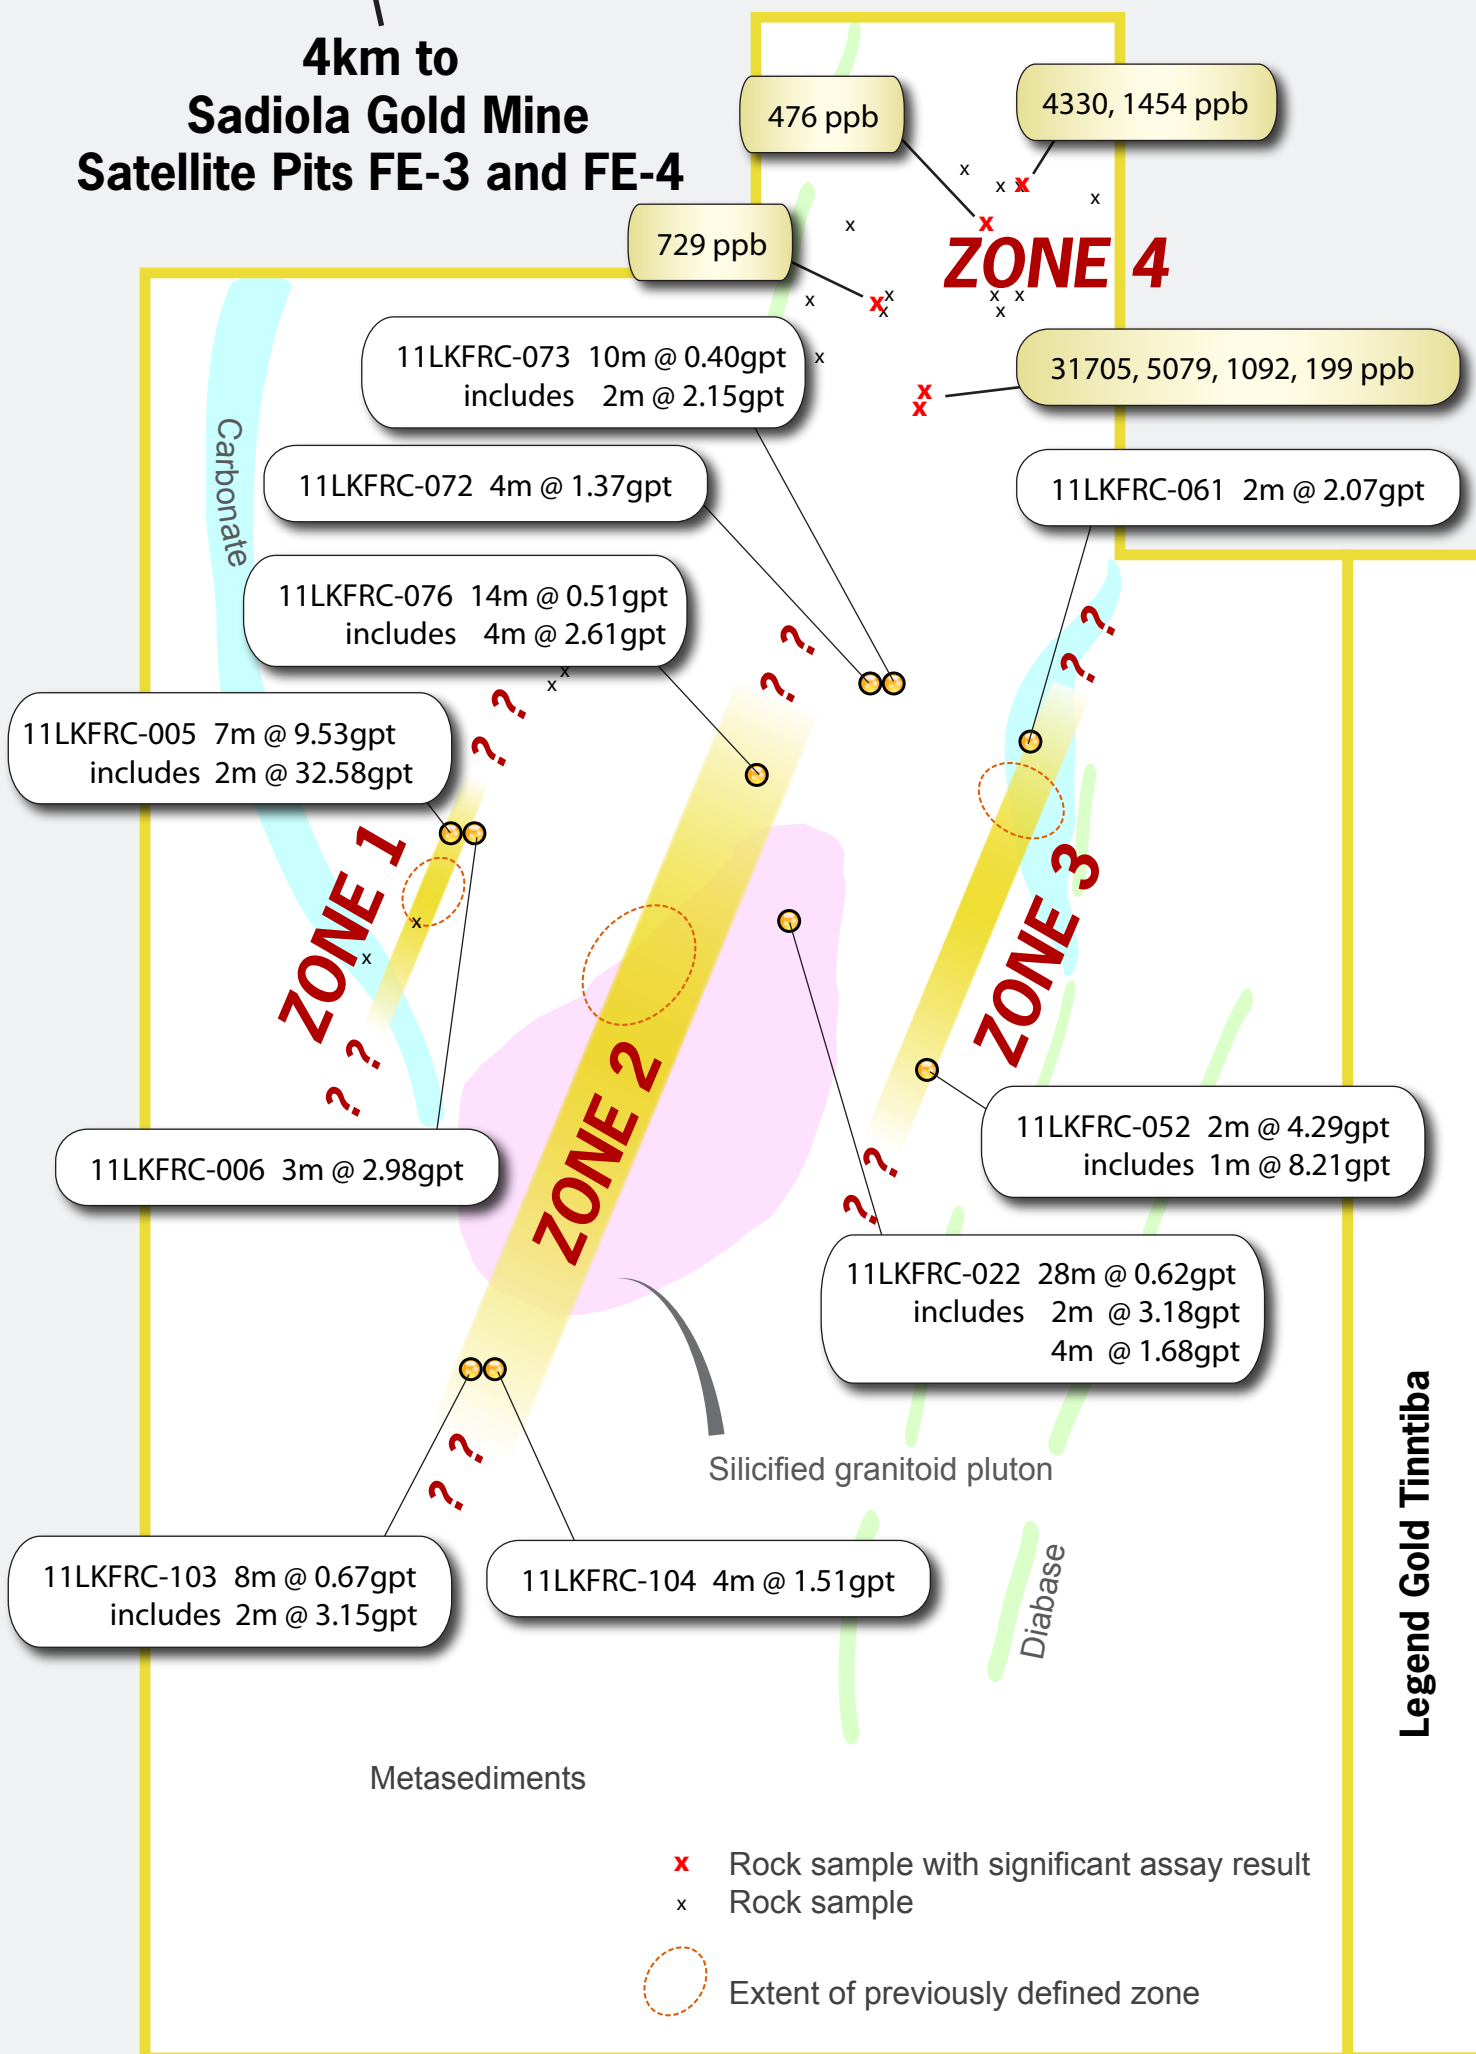

AngloGold Ashanti

4km to
Sadiola Gold Mine
Satellite Pits FE-3 and FE-4

Legend Gold Tintiba

AngloGold Ashanti

1km

Press Release 18 Aug 2011