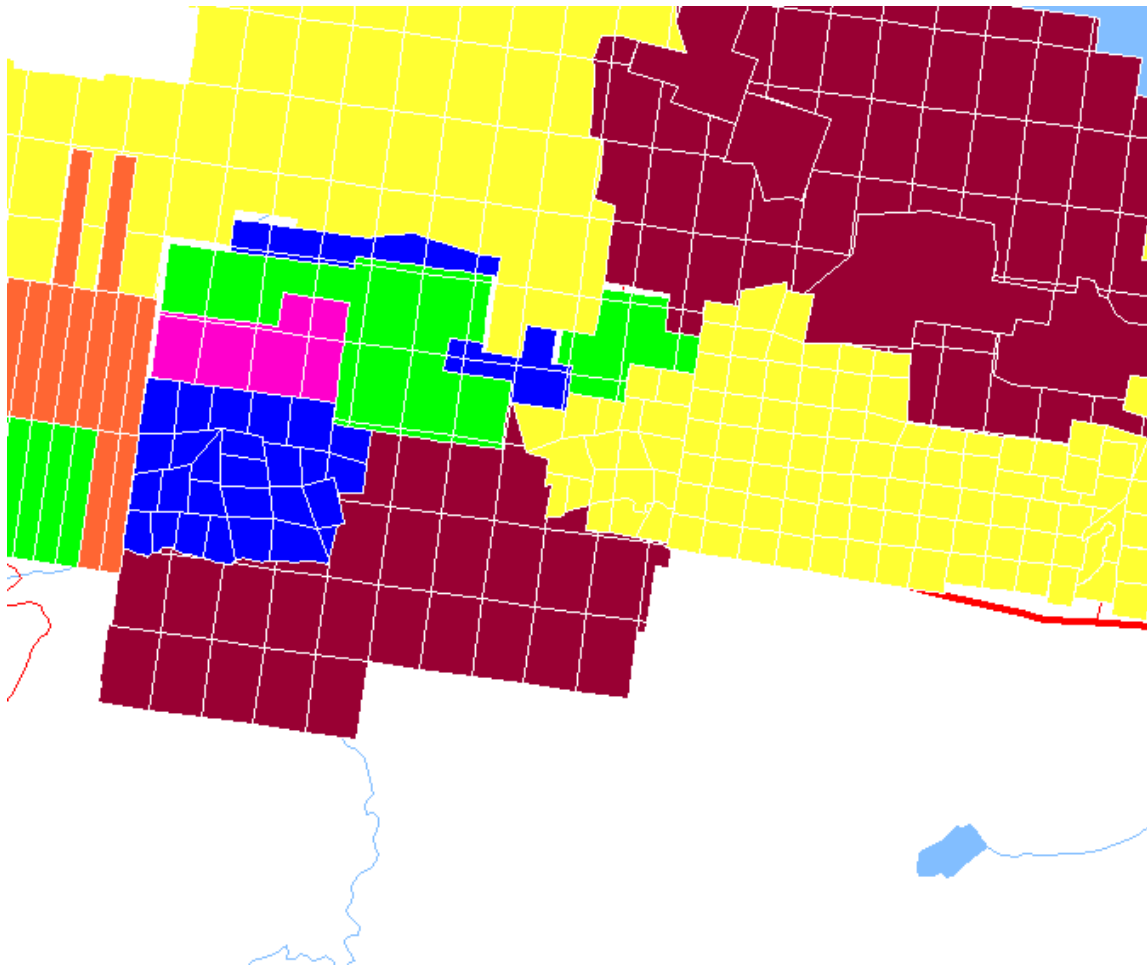

LOCATION MAP - MAIN OWNERS BOUSQUET TOWNSHIP

BLUE – VANTEX (ATLANTA)

PINK – VANTEX (GLOBEX)

YELLOW – AGNICO EAGLE

RED – IAMGOLD

GREEN – HECLA MINING

ORANGE - FALCO