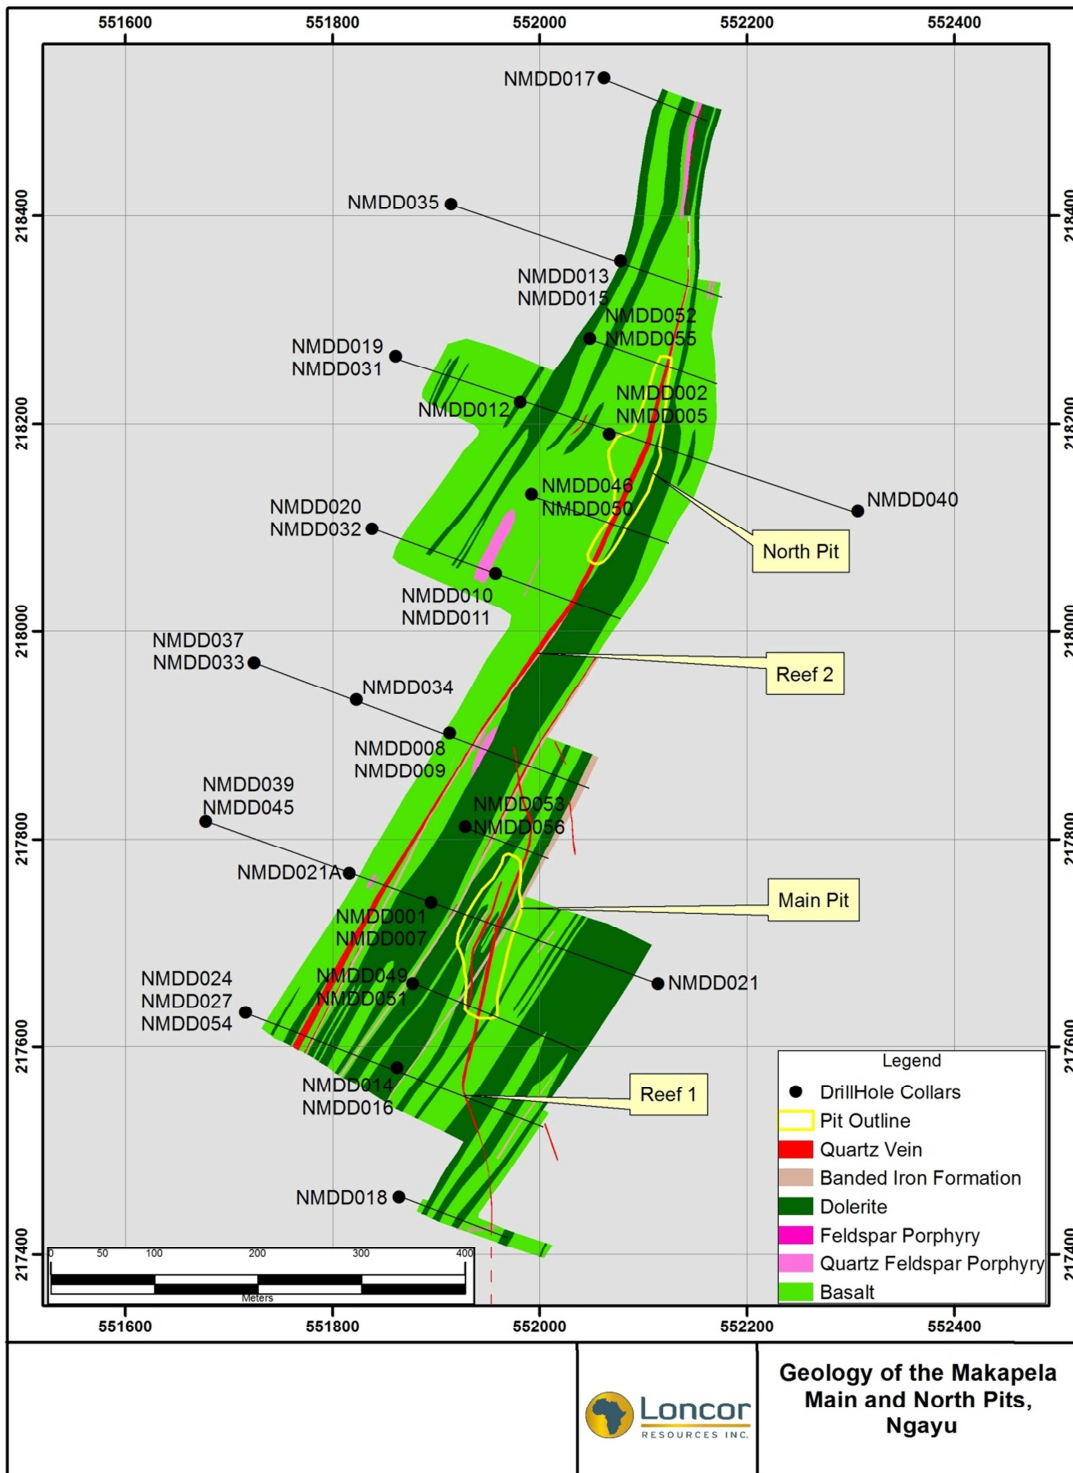

Figure 1 – Makapela veins 1 and 2 in the area of the Main and North pits

**Geology of the Makapela
Main and North Pits,
Ngayu**