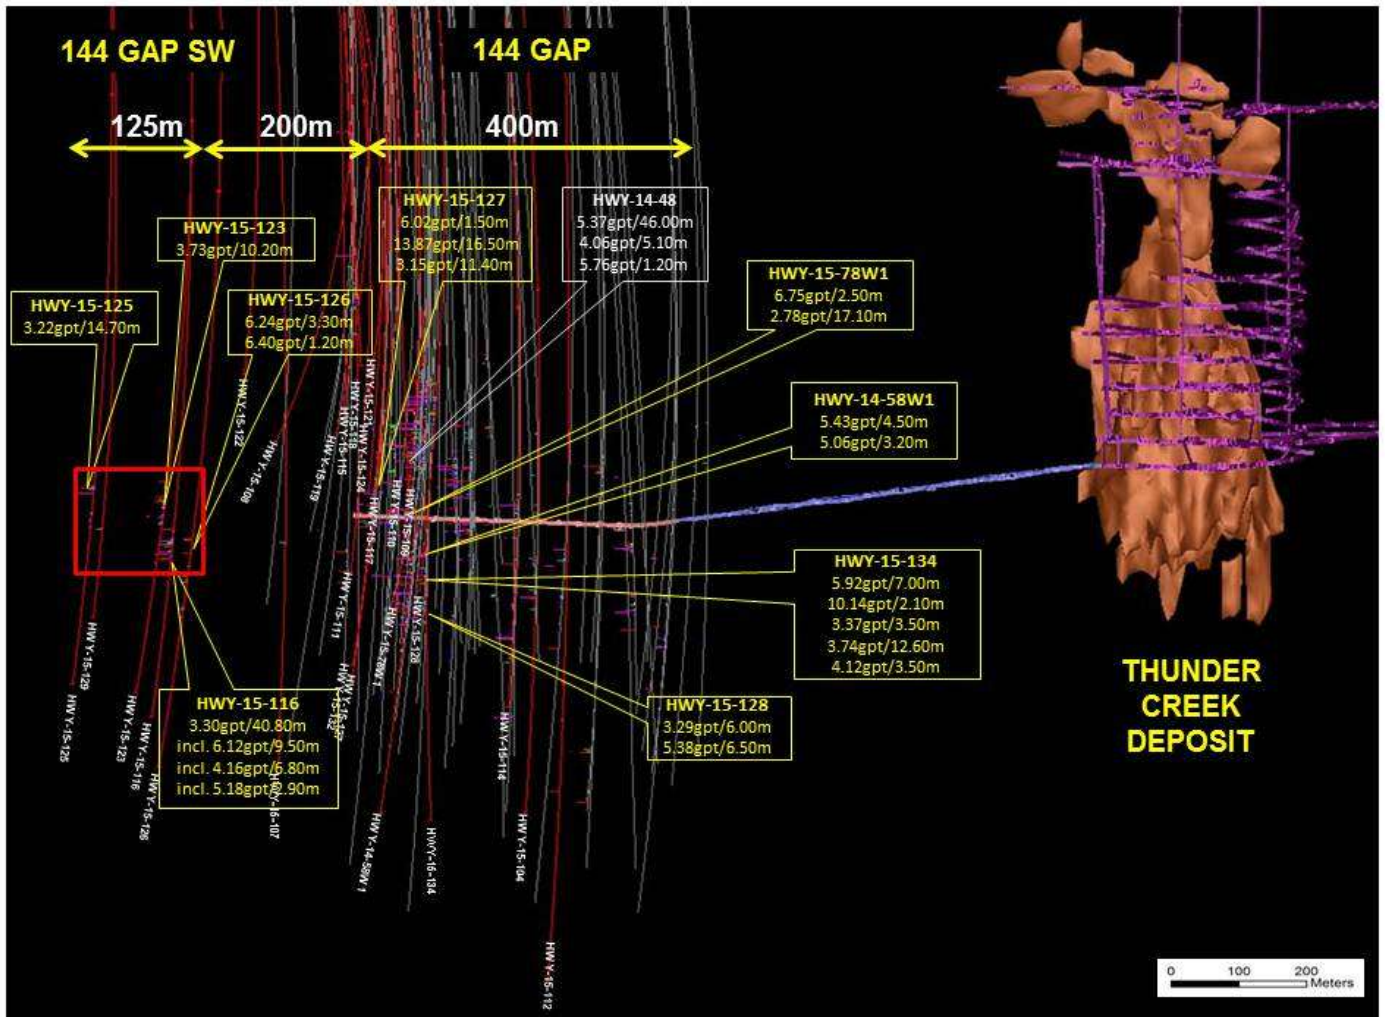

Figure 3. 3D Visual 144 Gap and 144 Gap SW Zones (Looking Northwest)

Note: Only new holes and October 2014 discovery hole shown.