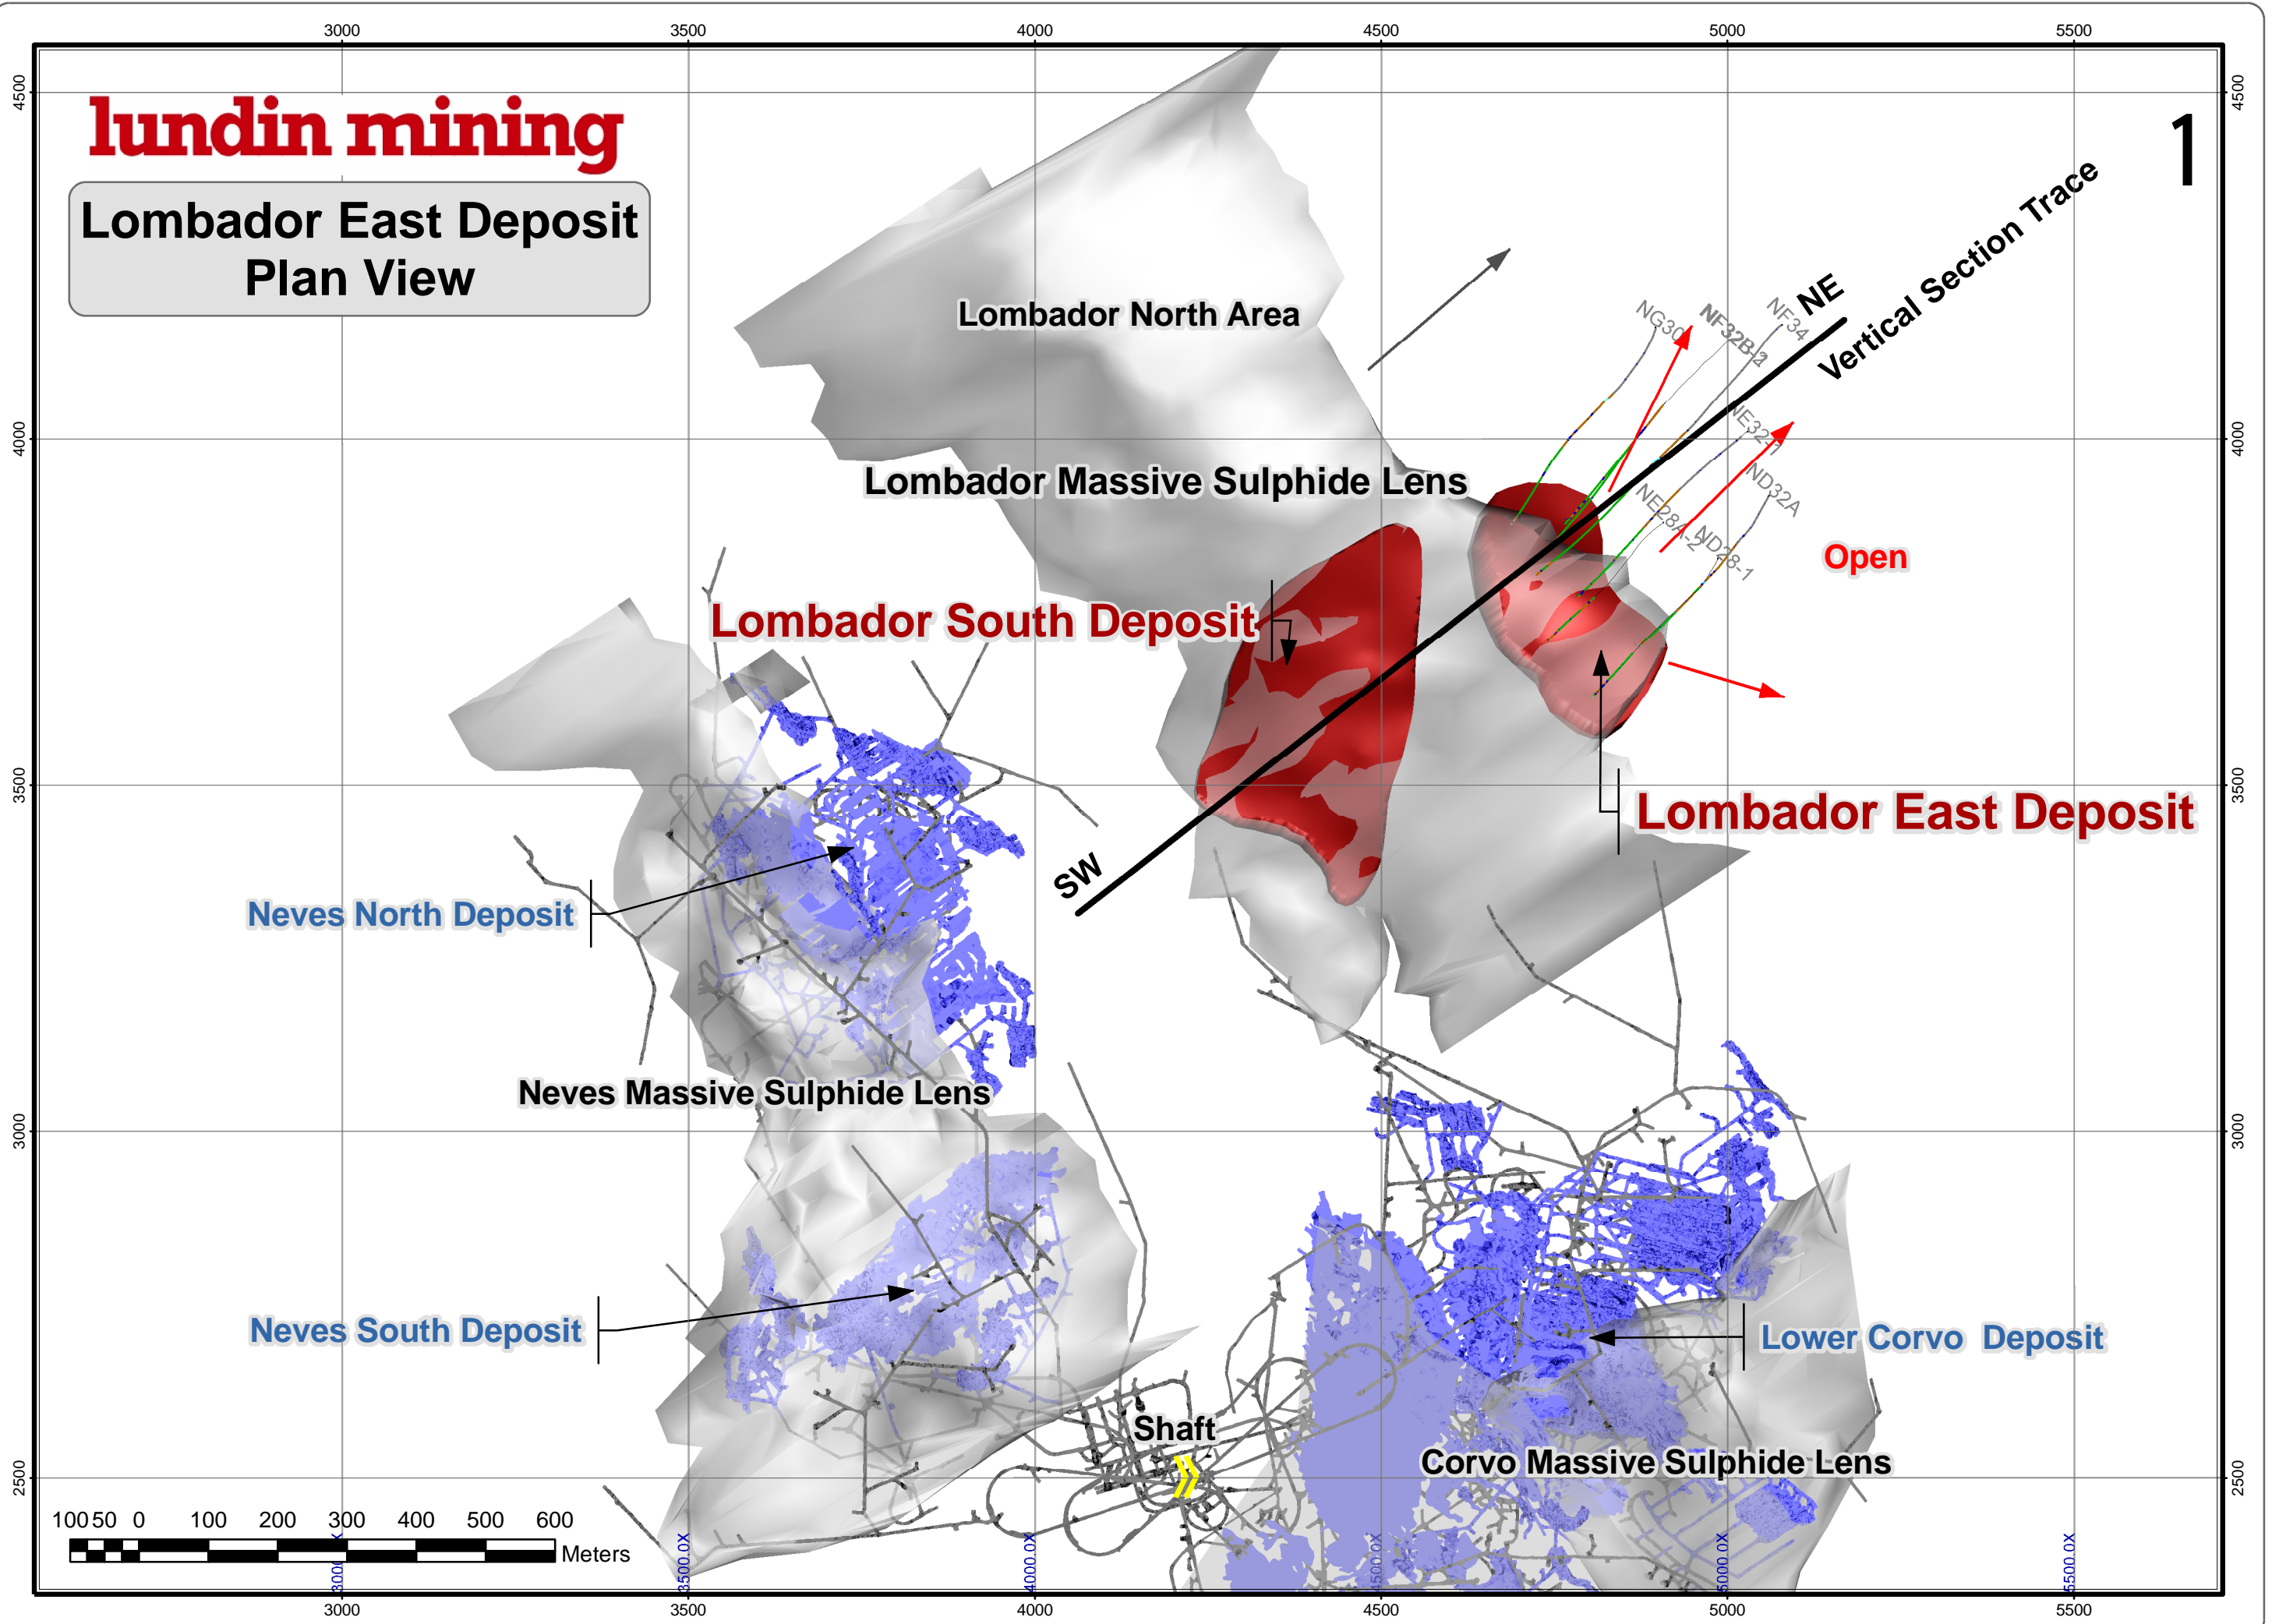

lundin mining

Lombador East Deposit Plan View

lundin mining

Vertical Section
Lombador East and Lombador South Deposits

SW

NE

-600 m

-800 m

-1000 m

-1200 m below sfc.

6.1 m @ 5.38 % Cu

13.4m @ 6.22% Zn

28.0 m @ 8.11 % Zn

31.0 m @ 10.01 % Zn

6.0 m @ 3.02 % Cu

**Lombador
Massive Sulphide
Lens**

50 m @ 7.04 % Zn

67.2 m @ 8.03 % Zn

16.0 m @ 3.92 % Cu

68.5m @ 9.70 % Zn

20.8m @ 2.48 % Cu

24.5 m @ 1.83 % Cu

71.6 m @ 8.38 % Zn

**Lombador East
Deposit**

**Lombador South
Deposit**