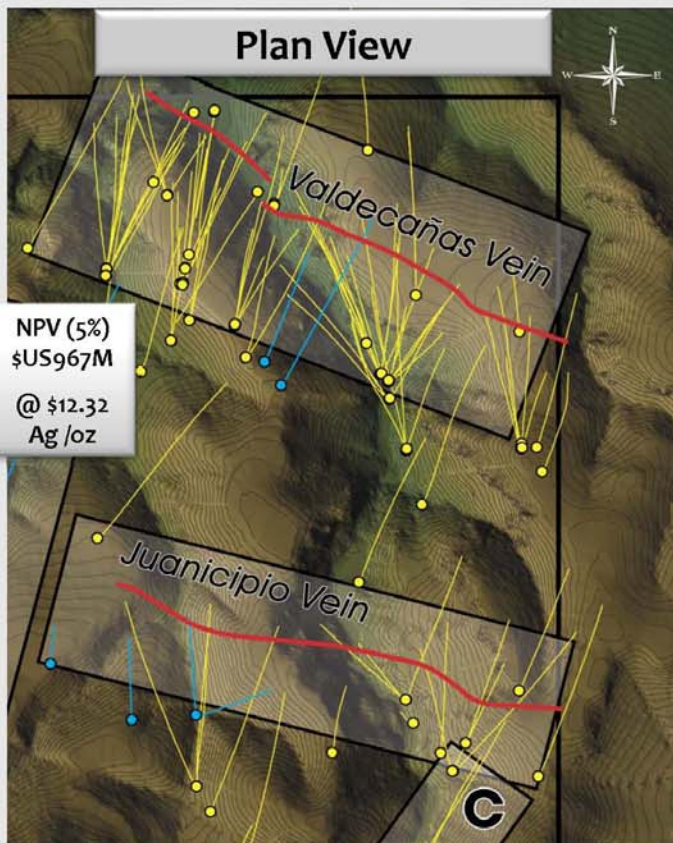

Valdecañas / Juanicipio Veins – Location

Silver Distribution g/t

Valdecañas Vein – Inclined Long Section

Indicated Ag Ounces 110.8M
(48.8M MAG 44%)
Inferred Ag Ounces 88.6M
(40.0M MAG 44%)

Juanicipio Vein – Emerging Ore Zone