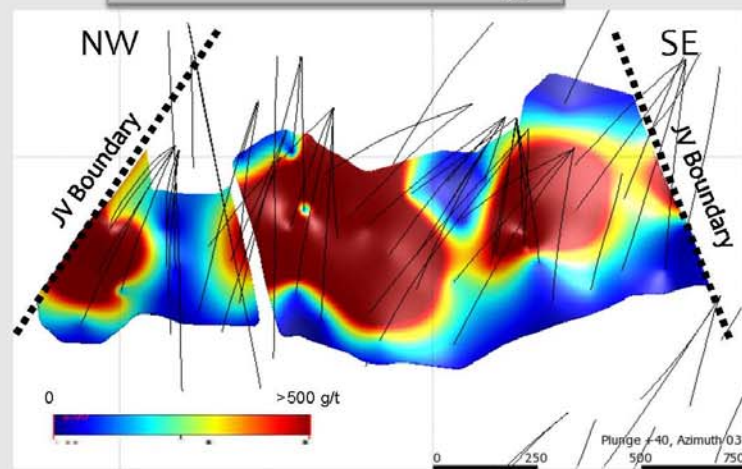

Valdecañas / Juanicipio Veins – Location

Silver Distribution g/t

Valdecañas Vein – Inclined Long Section

Indicated Ag Ounces 110.8M
(48.8M MAG 44%)
Inferred Ag Ounces 88.6M
(40.0M MAG 44%)

Juanicipio Vein – Emerging Ore Zone