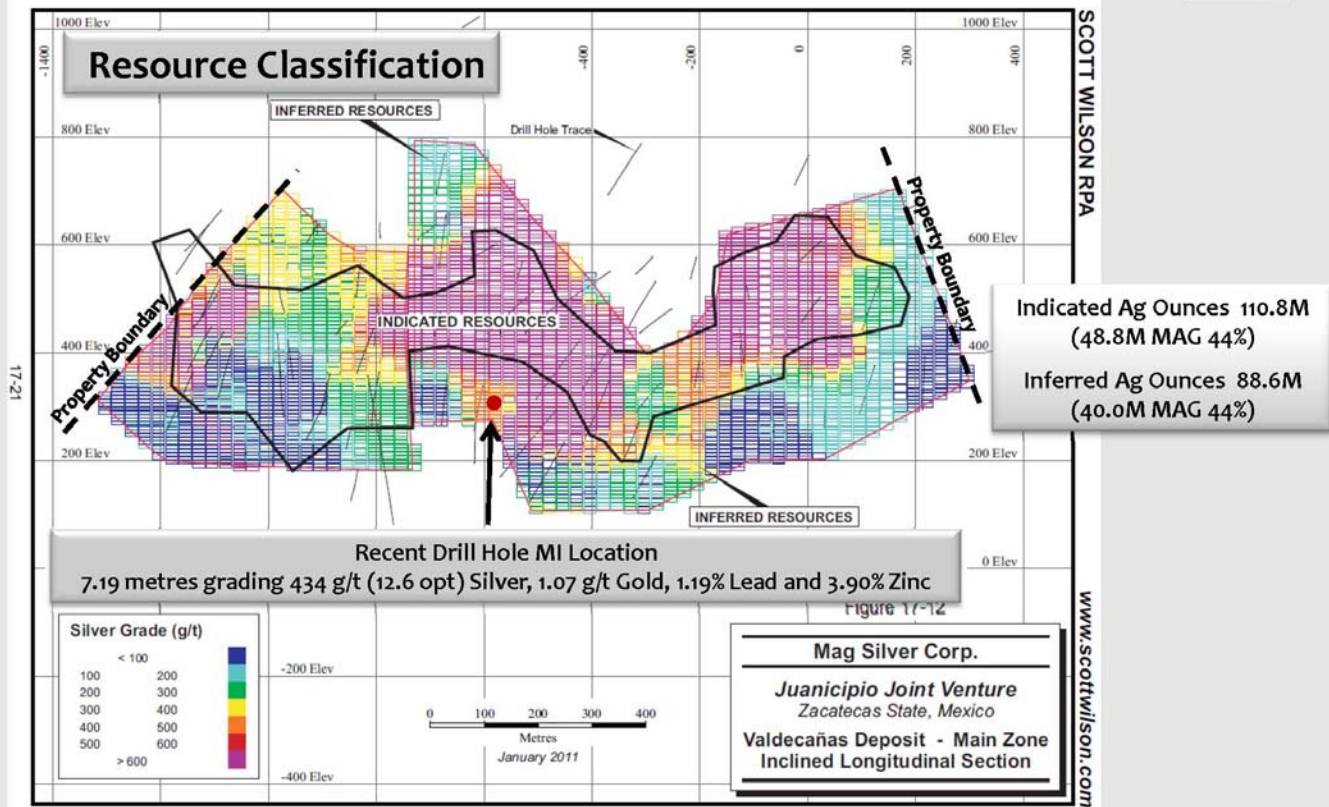

Valdecañas / Juanicipio Veins – Location

Silver Distribution g/t

Valdecañas Vein – Inclined Long Section

Indicated Ag Ounces 110.8M
(48.8M MAG 44%)
Inferred Ag Ounces 88.6M
(40.0M MAG 44%)

Juanicipio Vein – Emerging Ore Zone