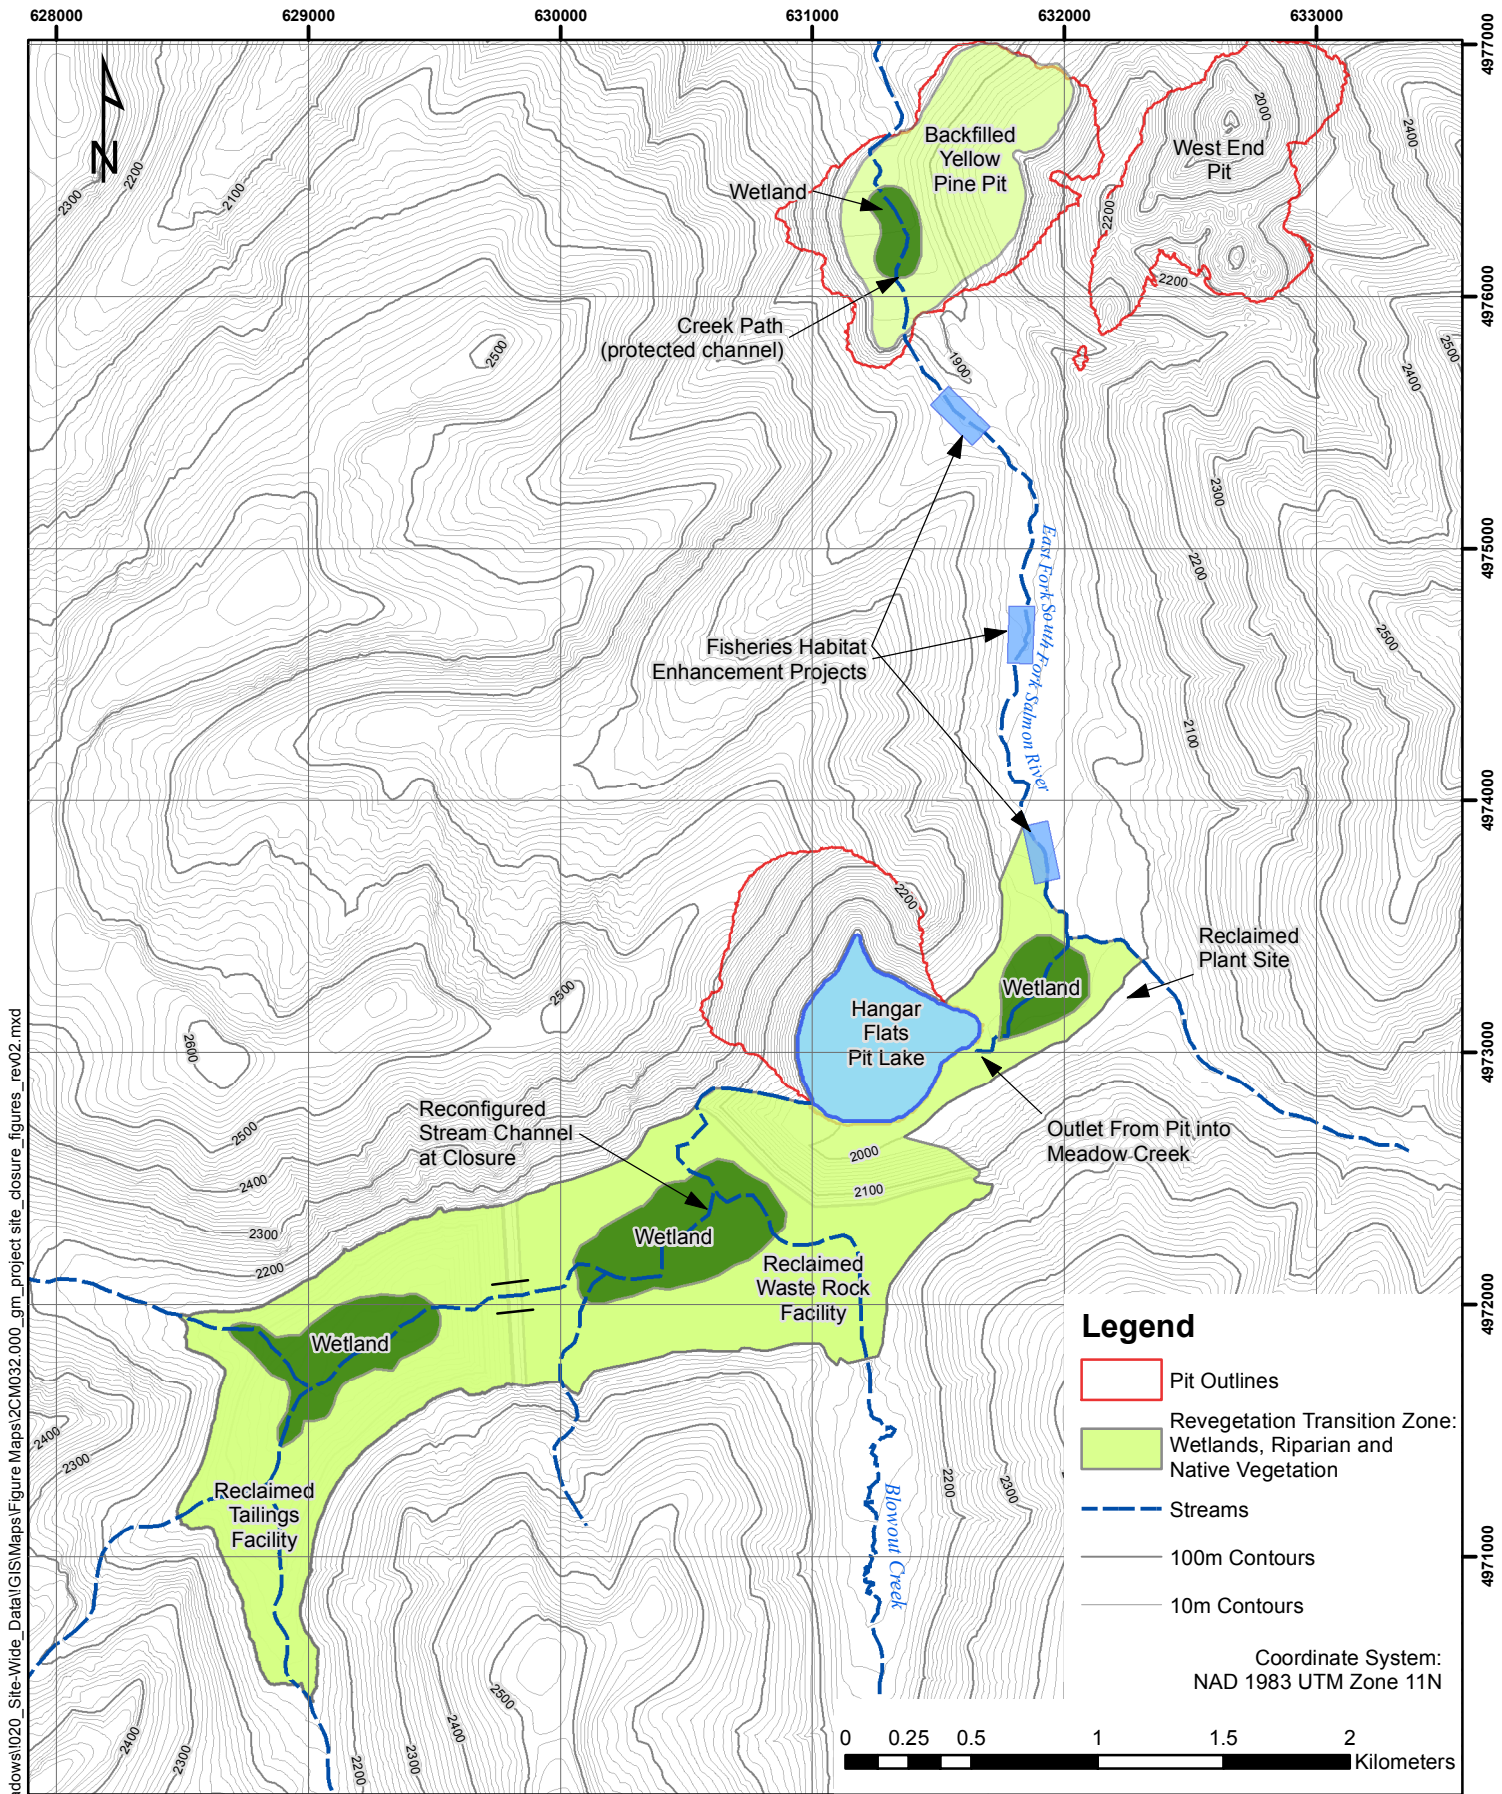

Path: C:\Projects\Golden Meadows\02C_Site-Wide_Data\GIS\Maps\Figure Maps\2CM032.000_gm_pea_fig_4.2_general_layout_pres.mxd

srk consulting

Job No: 2CM032.000
 Filename: 2CM032.000_gm_pea_fig_4.2_general_layout_pres

MIDAS GOLD
 Gold, Rediscovered

Midas Gold / Golden Meadows PEA

PEA General Layout		
Date: August 2012	Approved:	Figure: 4.2

Path: C:\Projects\Golden Meadows\020_Site-Wide_Data\GIS\Maps\Figure Maps\2CM032.000_gm_project site_closure_figures_rev02.mxd

	<p>Midas Gold Gold, Rediscovered</p>	<p>Conceptual Closure Layout</p>		
		<p>Job No: 2CM032</p> <p>Filename: 2CM032.000_gm_project site_closure_figures_rev02</p>	<p>Midas Gold / Golden Meadows PEA</p>	<p>Date: August 2012</p>