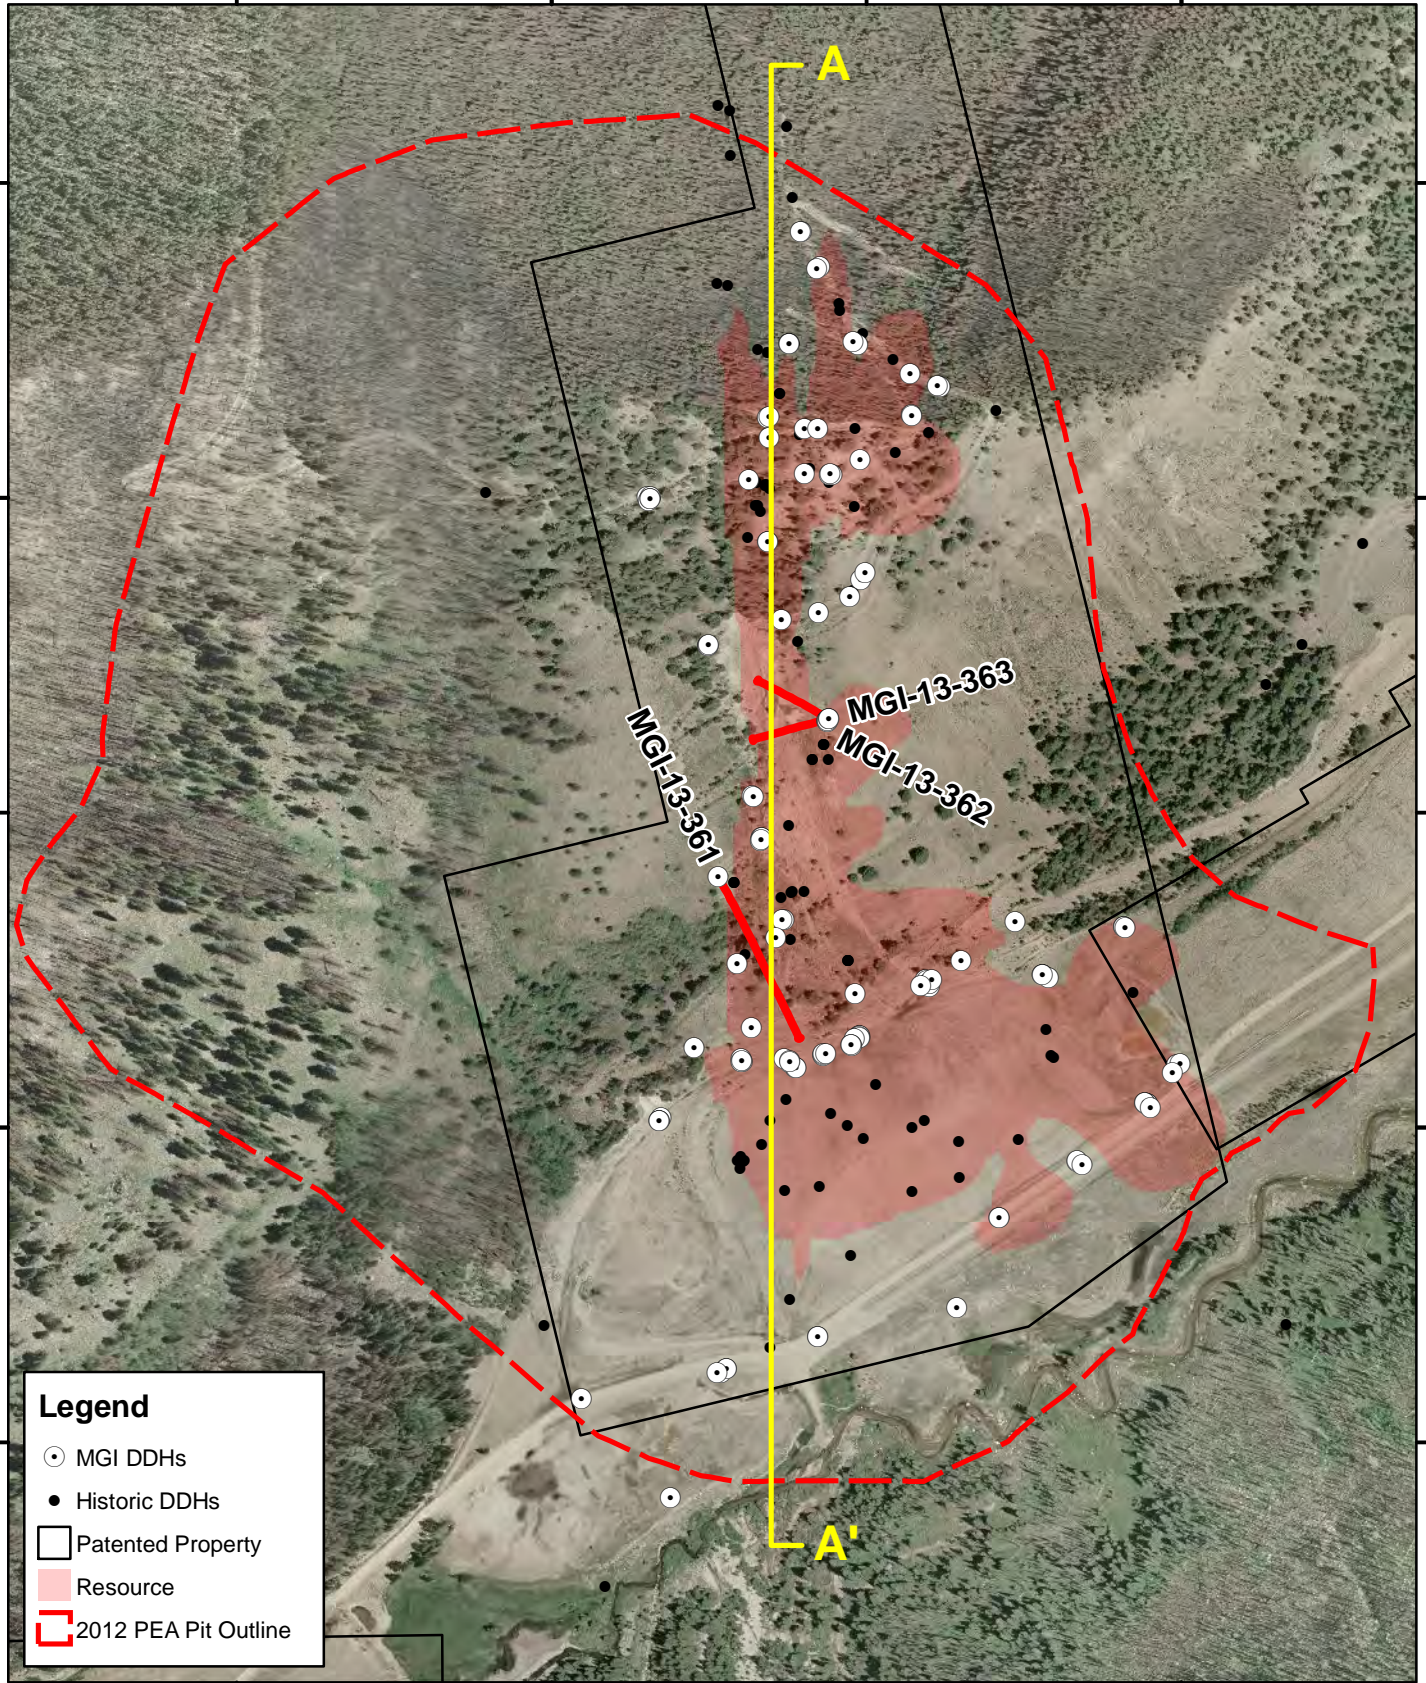

631000

631500

4973500

4973500

4973000

4973000

631000

631500

**Legend**

- MGI DDHs
- Historic DDHs
- Patented Property
- Resource
- ▭ 2012 PEA Pit Outline

**Golden Meadows Project  
Hangar Flats Deposit  
MGI Drill Hole Location Map  
September 30, 2013**

# Golden Meadows Project Hangar Flats Deposit

Long Section A-A' - Looking East  
Section Corridor 30m  
Only Midas Holes Shown