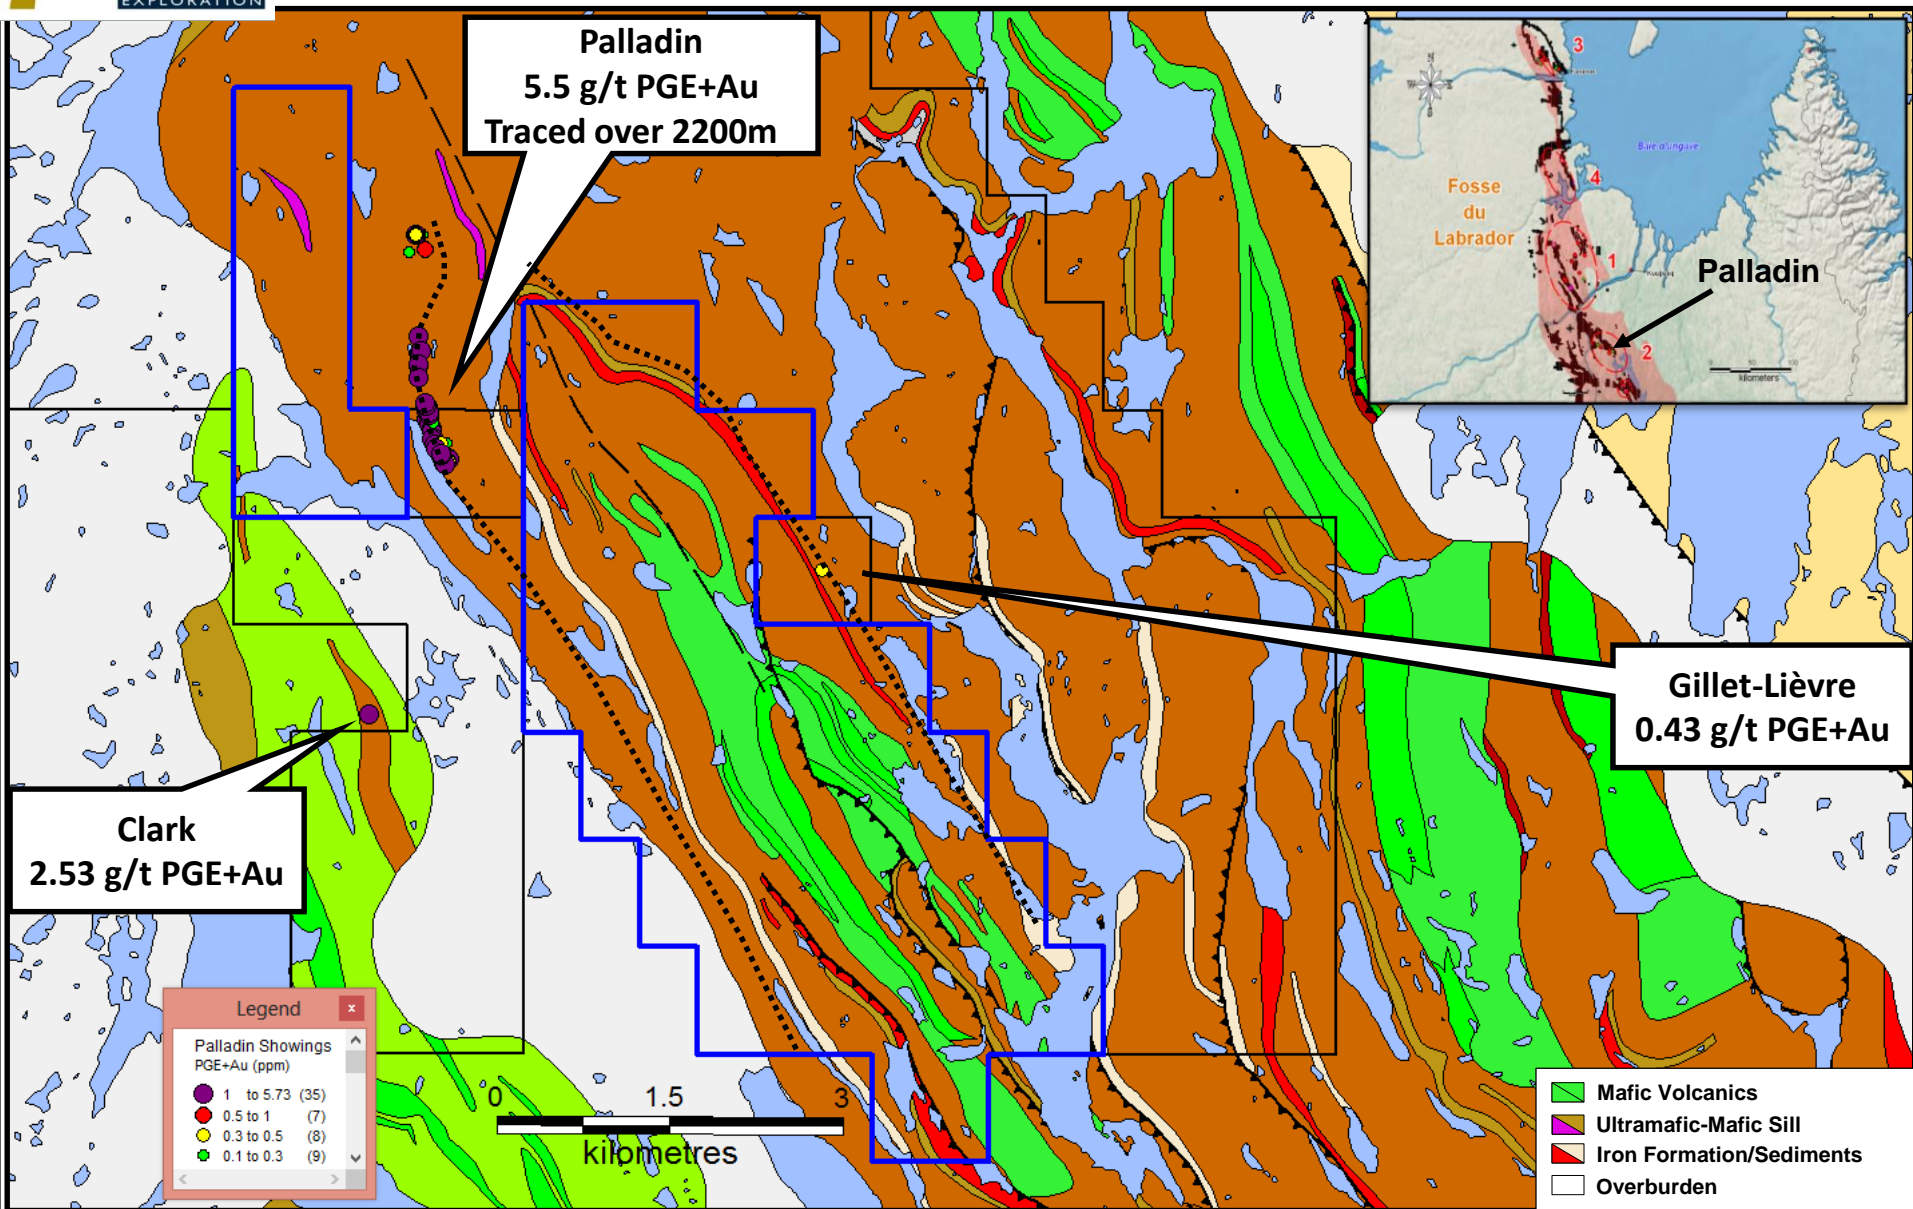

Midland South Blocks – PGE+Au Showings

..... Favorable Stratigraphy □ Other Companies □ Midland Property (45cl./20 km²)