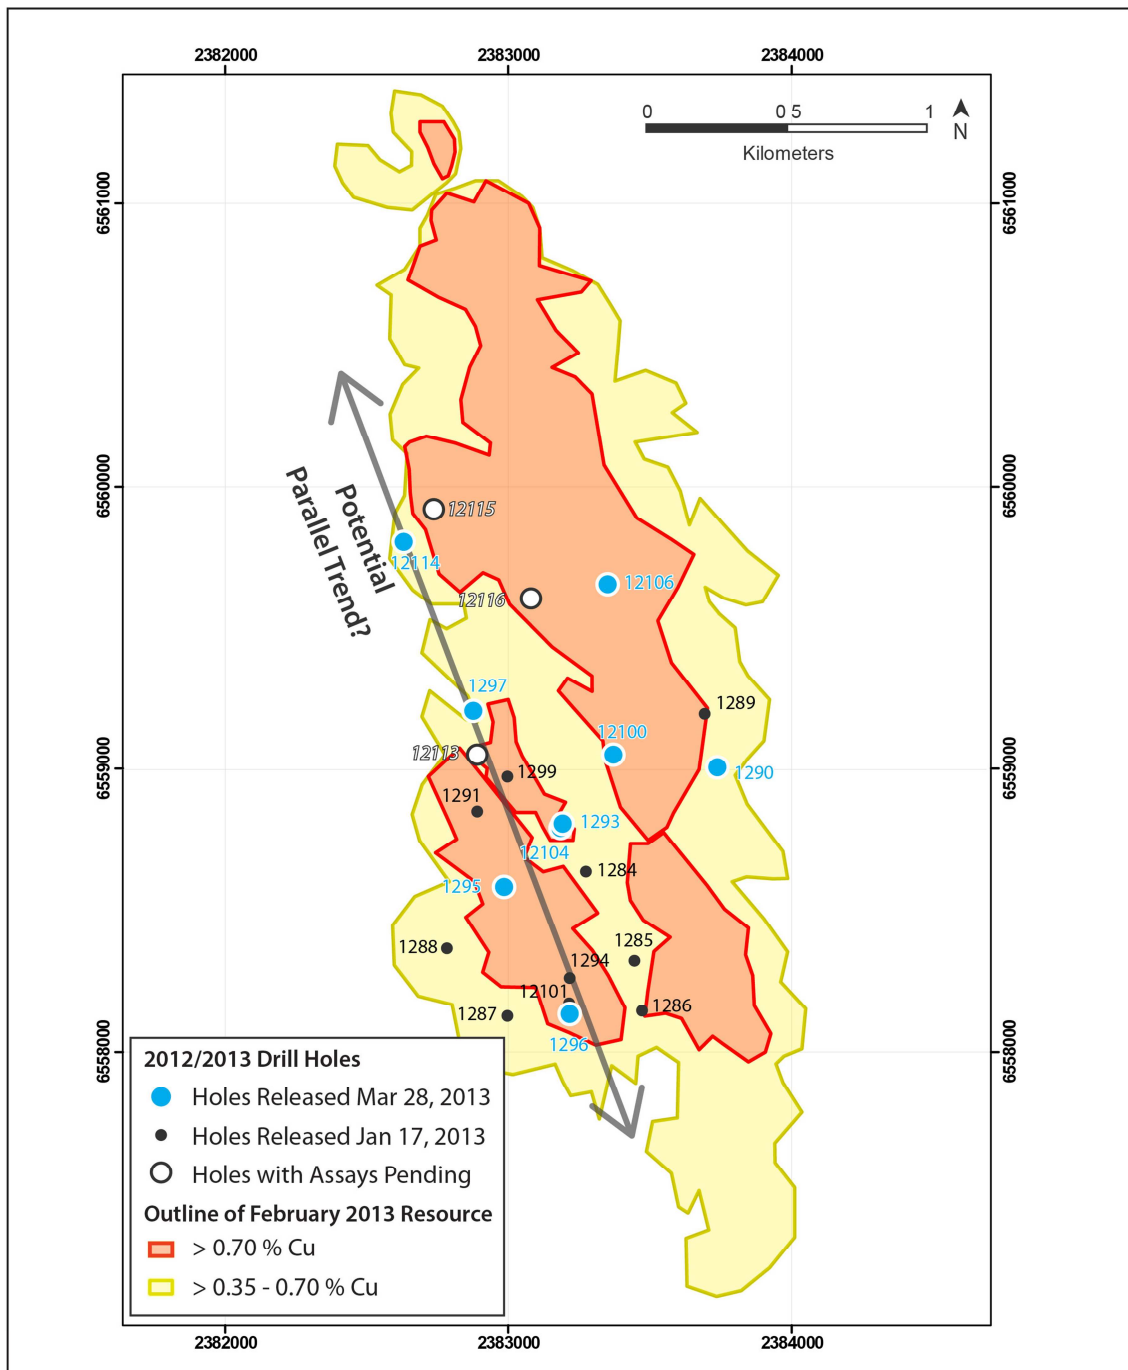

Los Azules Resource Outline (Plan / Aerial View)  
with Drill Hole Locations

Figure 1  
March 28, 2013

**McEwen Mining** Los Azules Copper Project - Cross Section @ 6558600N

Figure 2  
March 28, 2013

Figure 3  
March 28, 2013

**McEwen Mining** Los Azules Copper Project - Cross Section @ 6559200N

Figure 4  
March 28, 2013

**McEwen Mining** Los Azules Copper Project - Cross Section @ 6559800N