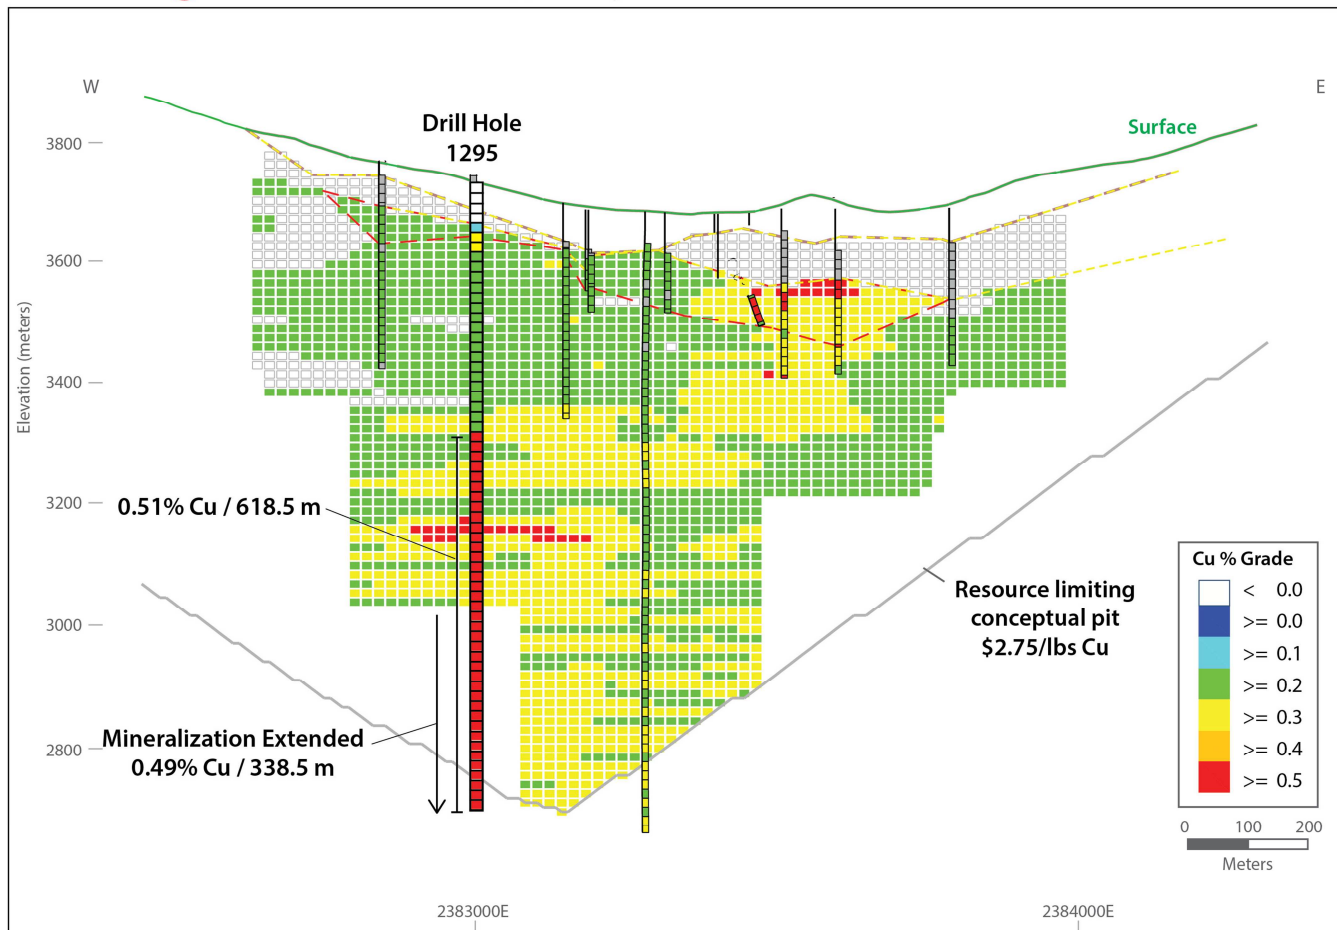

Los Azules Resource Outline (Plan / Aerial View)  
with Drill Hole Locations

Figure 1  
March 28, 2013

**McEwen Mining** Los Azules Copper Project - Cross Section @ 6558600N

Figure 2  
March 28, 2013

Figure 3  
March 28, 2013

**McEwen Mining** Los Azules Copper Project - Cross Section @ 6559200N

Figure 4  
March 28, 2013

**McEwen Mining** Los Azules Copper Project - Cross Section @ 6559800N