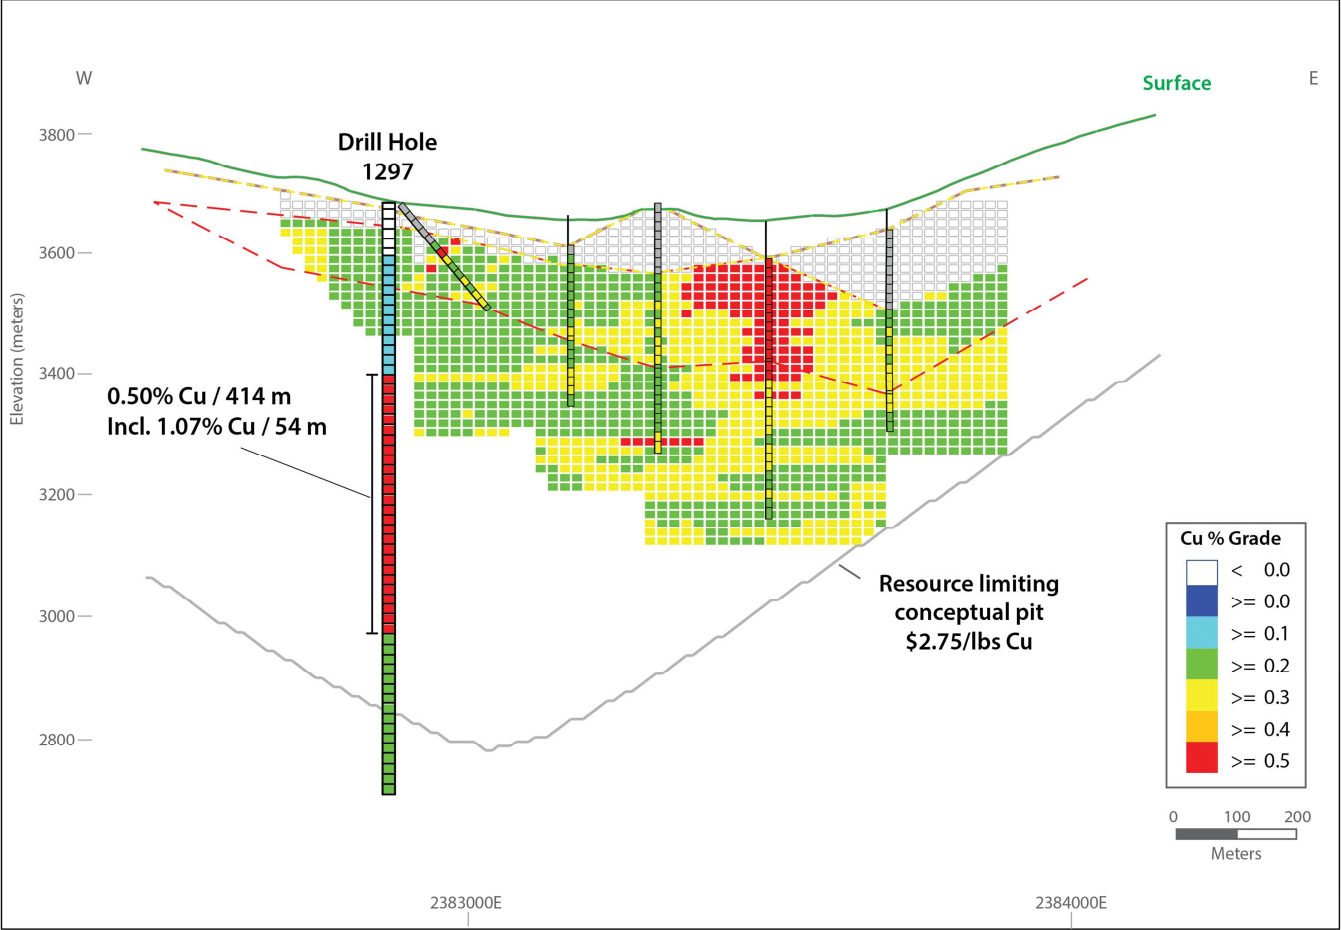

Los Azules Resource Outline (Plan / Aerial View)  
with Drill Hole Locations

Figure 1  
March 28, 2013

**McEwen Mining** Los Azules Copper Project - Cross Section @ 6558600N

Figure 2  
March 28, 2013

Figure 3  
March 28, 2013

**McEwen Mining** Los Azules Copper Project - Cross Section @ 6559200N

Figure 4  
March 28, 2013

**McEwen Mining** Los Azules Copper Project - Cross Section @ 6559800N