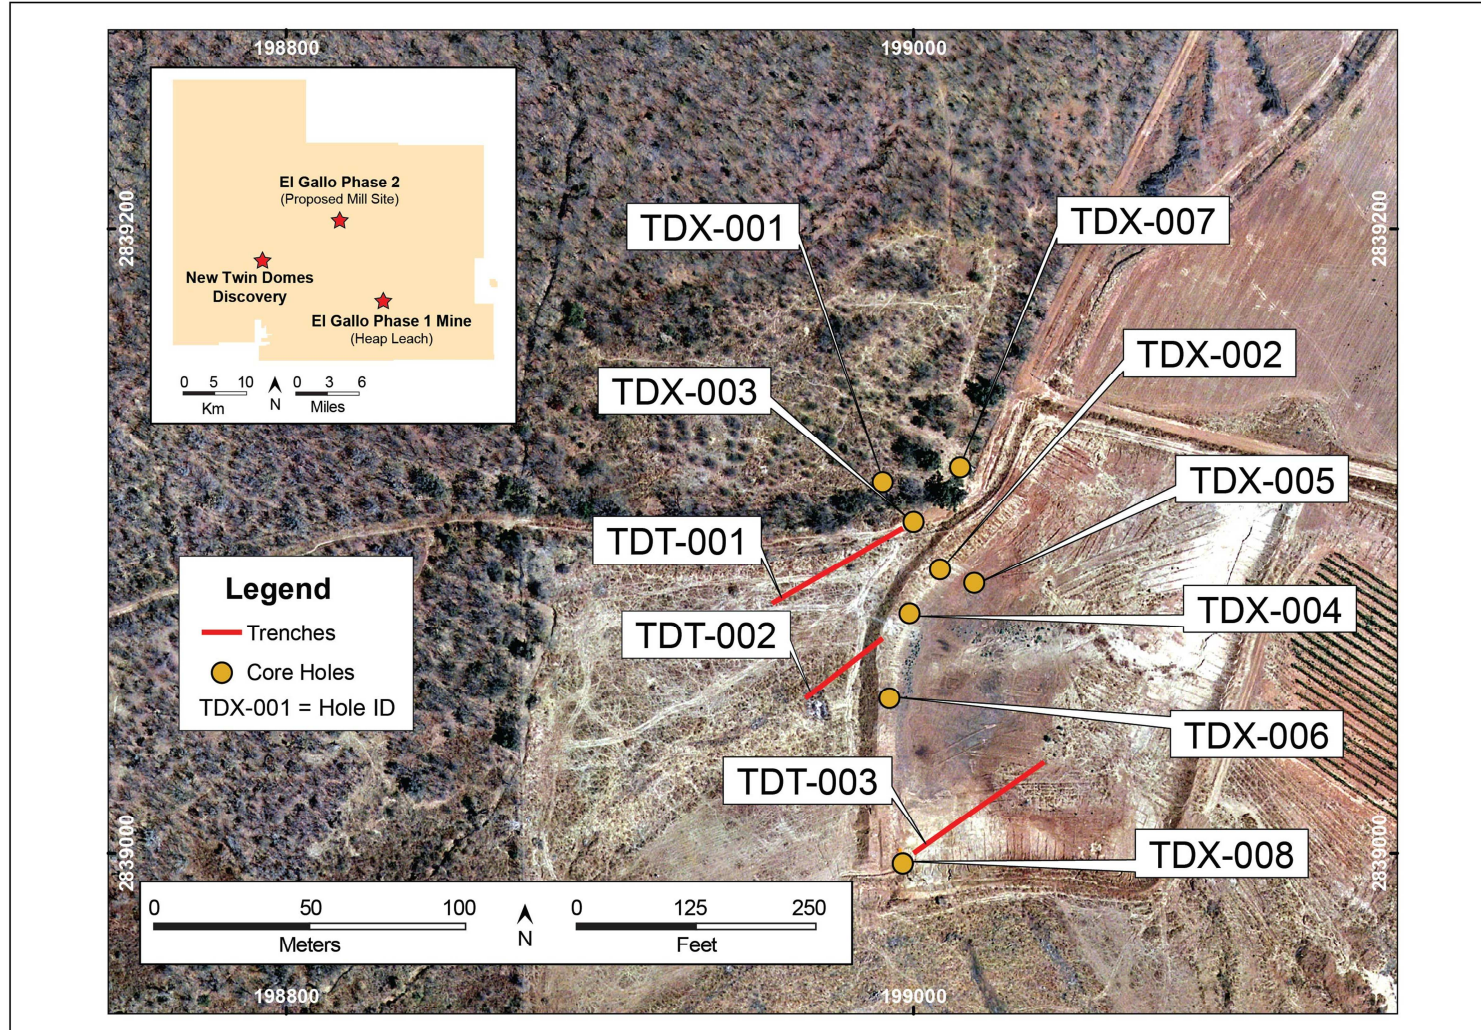

### Location of New Twin Domes Discovery Inside El Gallo Complex

Figure 1  
April 2013

**McEwen Mining** Twin Domes: Core Hole and Surface Trench Locations

Figure 2  
April 2013

**McEWEN MINING** Twin Domes Surface Trench: Buried Exploration Target

Figure 3  
April 2013