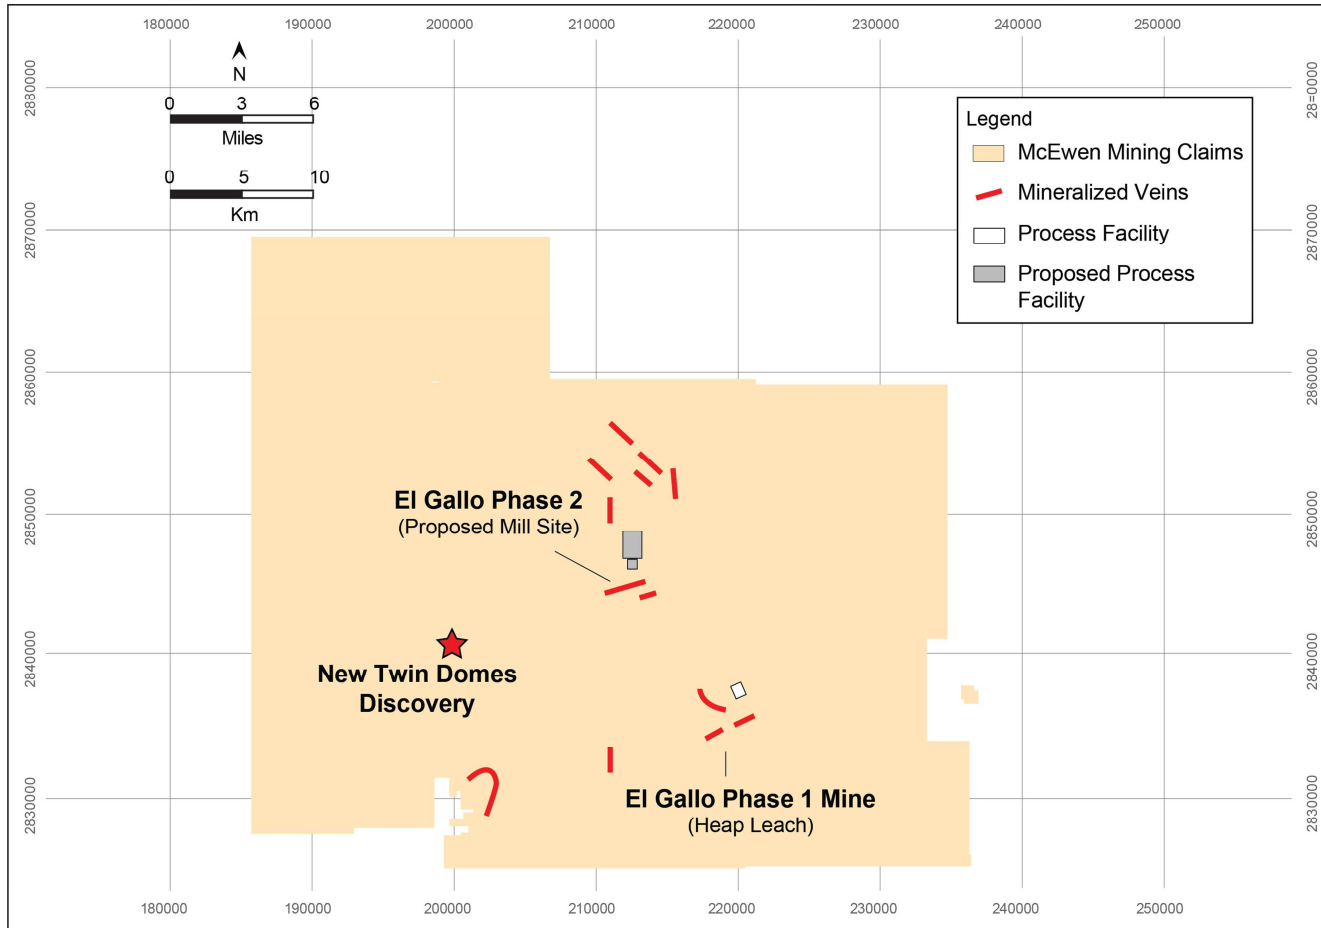

### Location of New Twin Domes Discovery Inside El Gallo Complex

Figure 1  
April 2013

**McEwen Mining** Twin Domes: Core Hole and Surface Trench Locations

Figure 2  
April 2013

**McEWEN MINING** Twin Domes Surface Trench: Buried Exploration Target

Figure 3  
April 2013