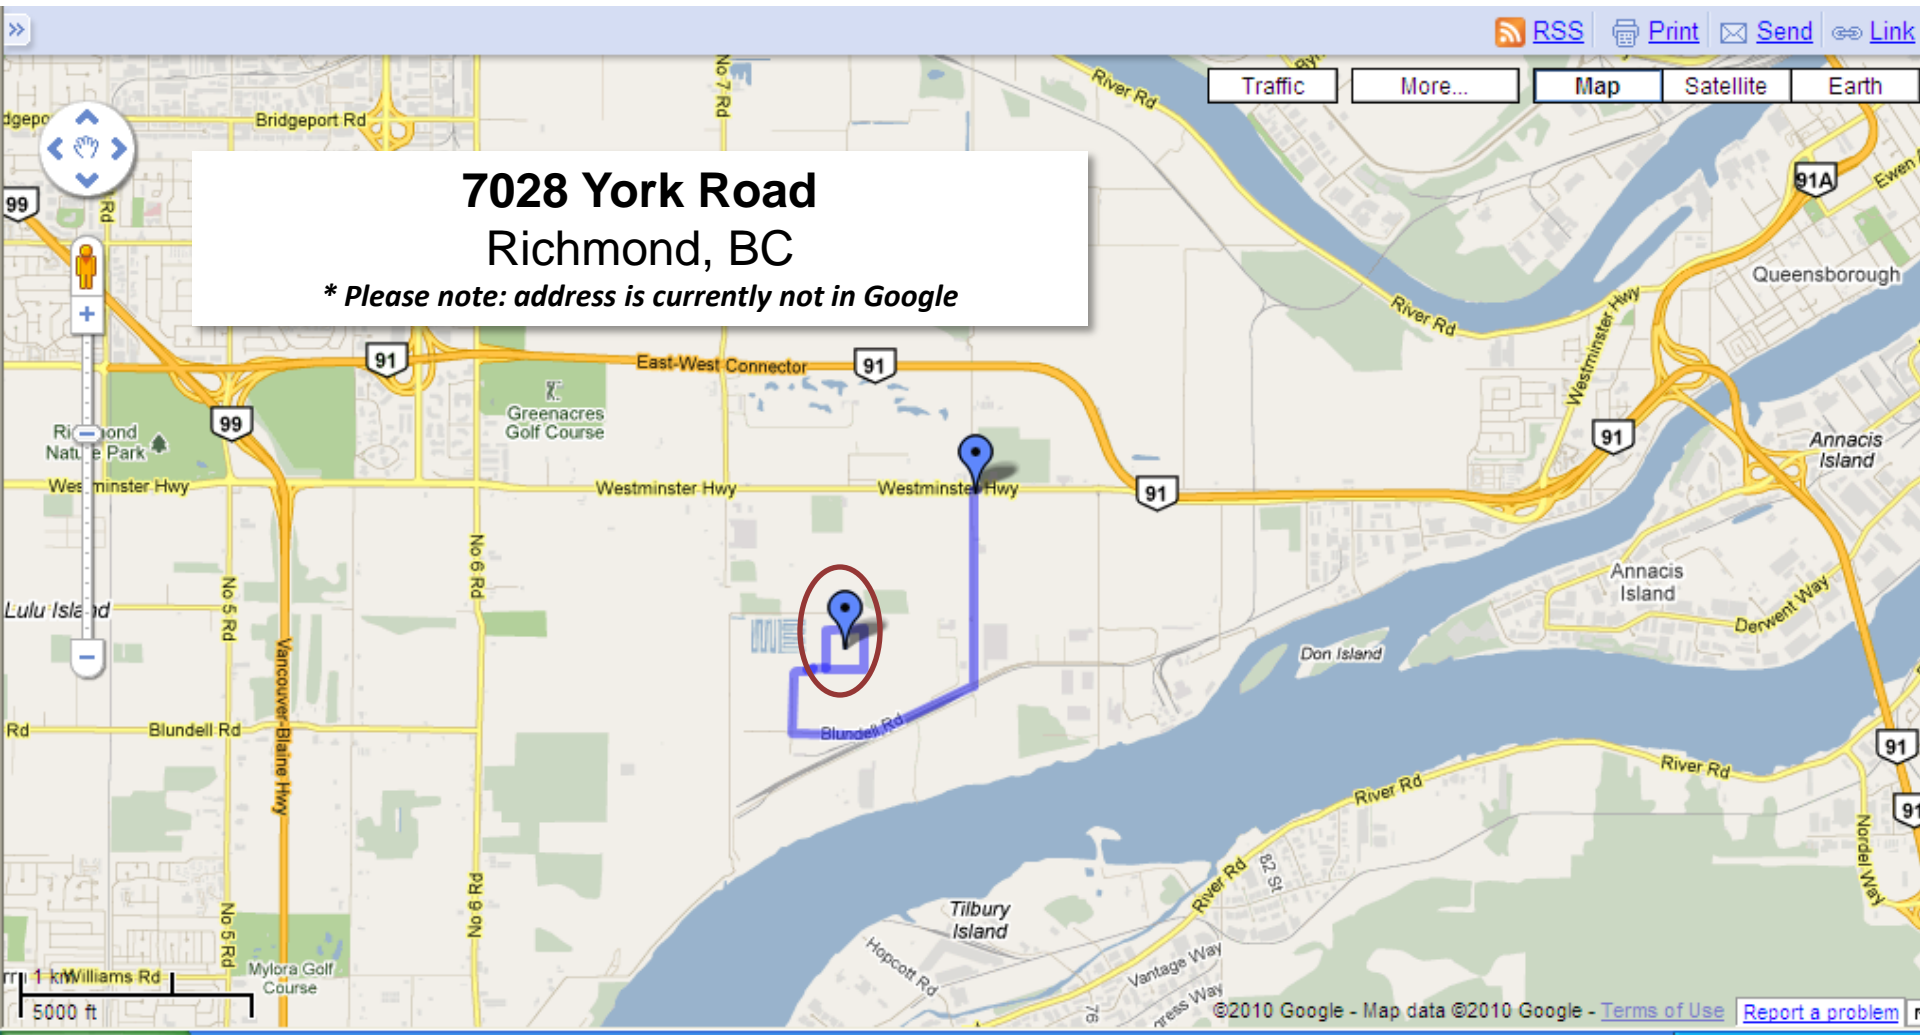

# Directions to Fraser Richmond Soil & Fibre Facilities, Richmond

Annotated map:

<http://maps.google.ca/maps/ms?hl=en&ie=UTF8&msa=0&ll=49.166777,-123.029709&spn=0.058142,0.175095&z=13&msid=101185767393336049651.000491e63b8f4d7a24b54>