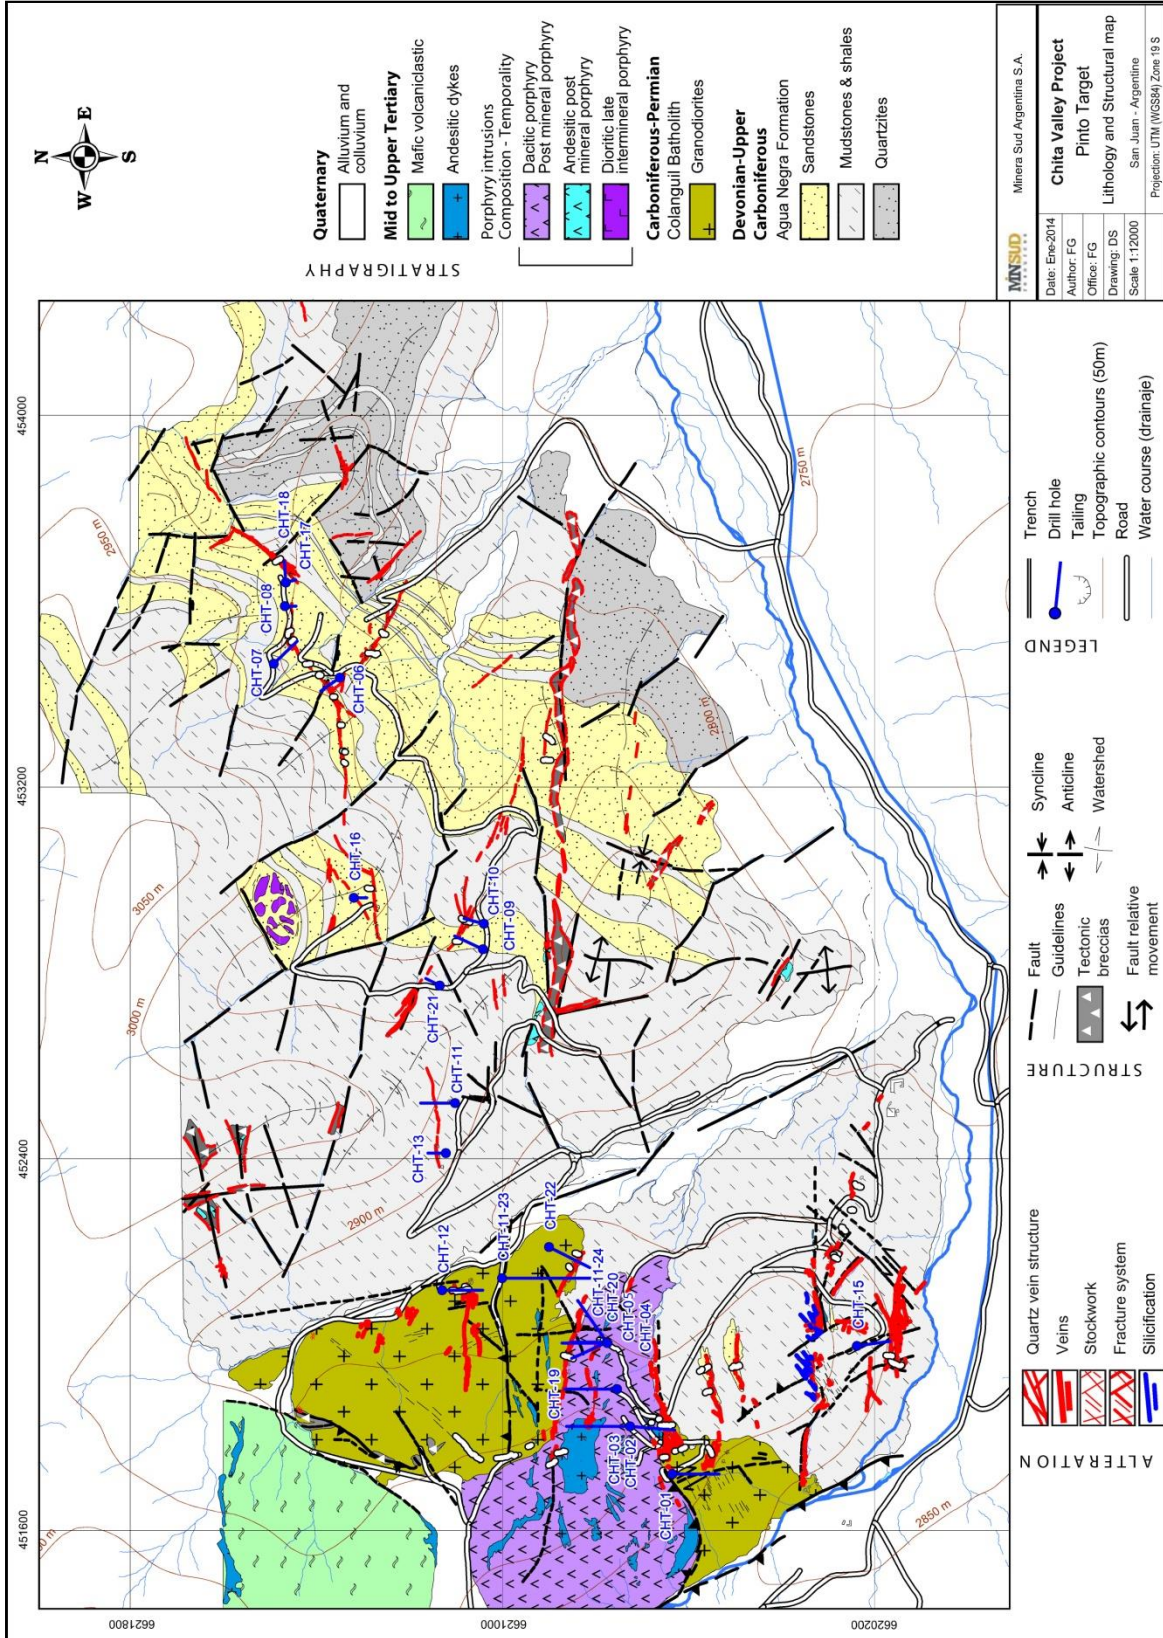

Map1: Geology Map Minas de Pinto Property

Map2: Alteration Map Minas de Pinto Property

MINSID Minería Sur Argentina S.A.

Chita Valley Project
Pinto Target
Alteration and Structural map

Date: Ene-2014
 Author: FG/DG
 Office: FG
 Drawing: DS
 Scale 1:12000

San Juan - Argentina
 Projection: UTM (WGS84) Zone 19 S

Map 3: Pinto Area Magnetic Survey, Reduction to Pole Contours.