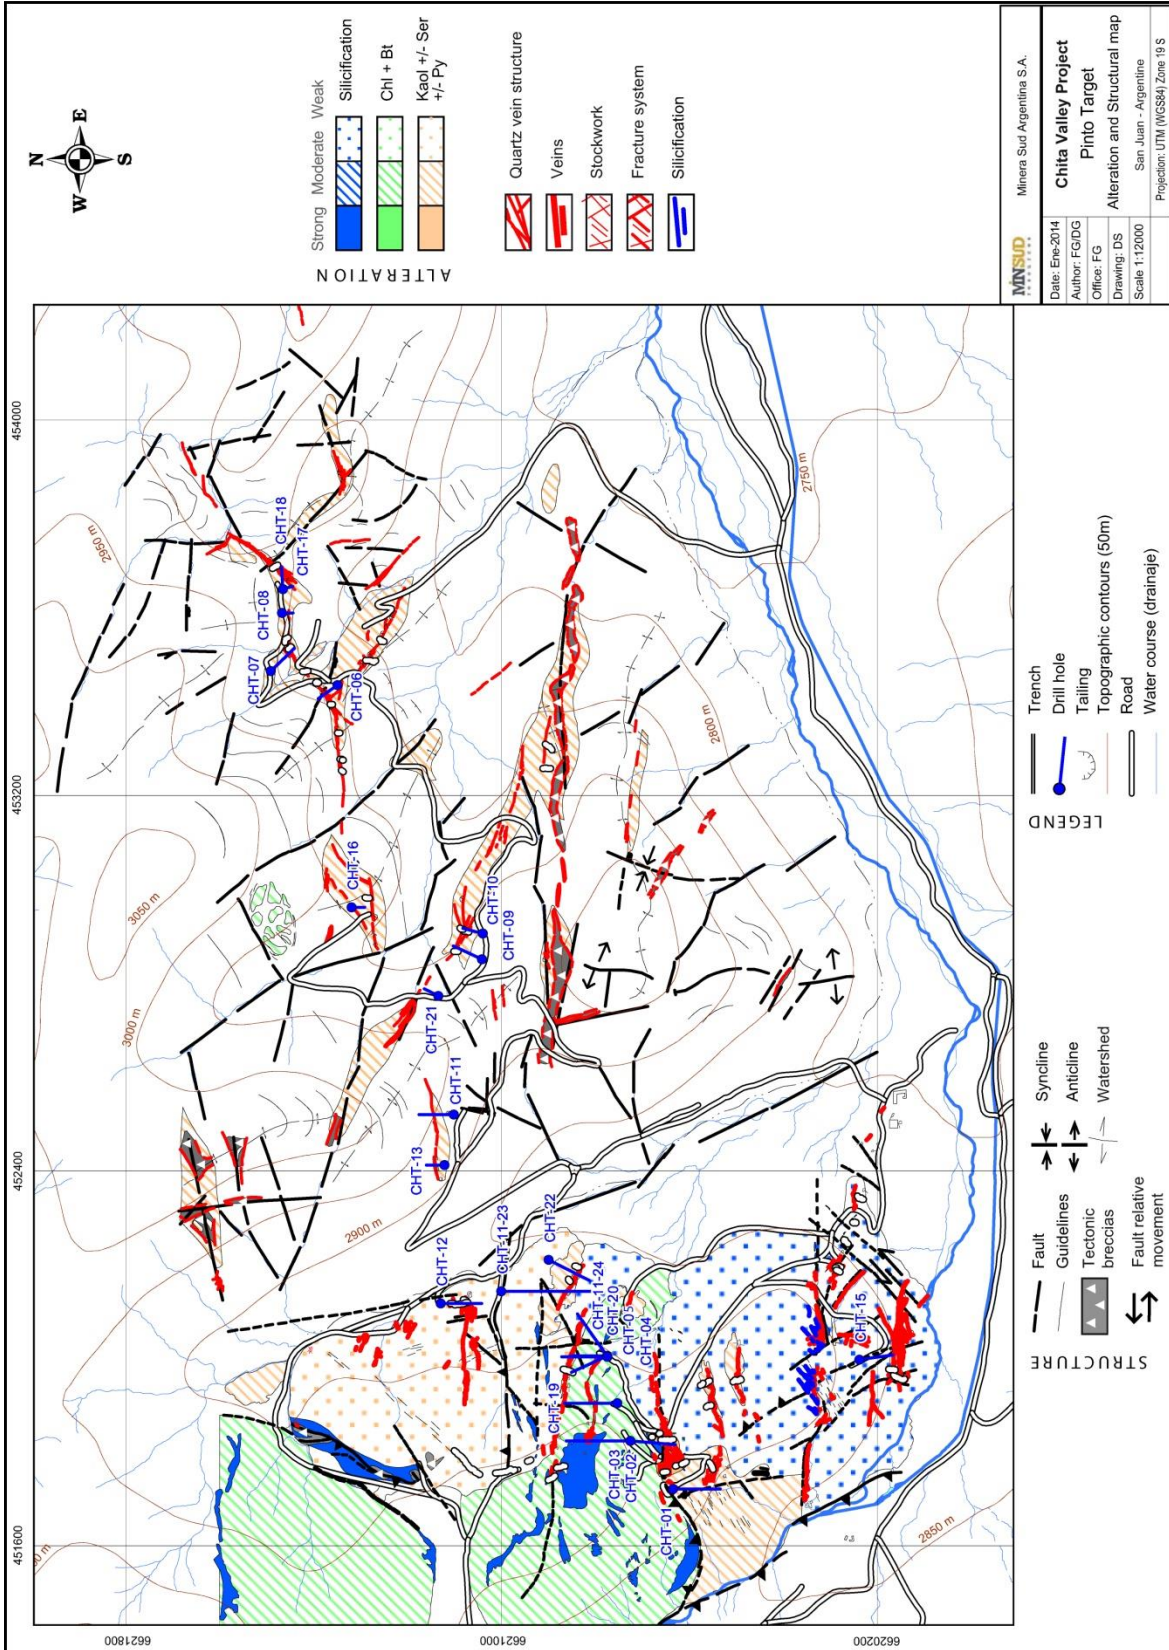

Map1: Geology Map Minas de Pinto Property

Map2: Alteration Map Minas de Pinto Property

MINSID Minería Sur Argentina S.A.

Chita Valley Project
Pinto Target
Alteration and Structural map

Date: Ene-2014
 Author: FG/DG
 Office: FG
 Drawing: DS
 Scale 1:12000

San Juan - Argentina
 Projection: UTM (WGS84) Zone 19 S

Map 3: Pinto Area Magnetic Survey, Reduction to Pole Contours.