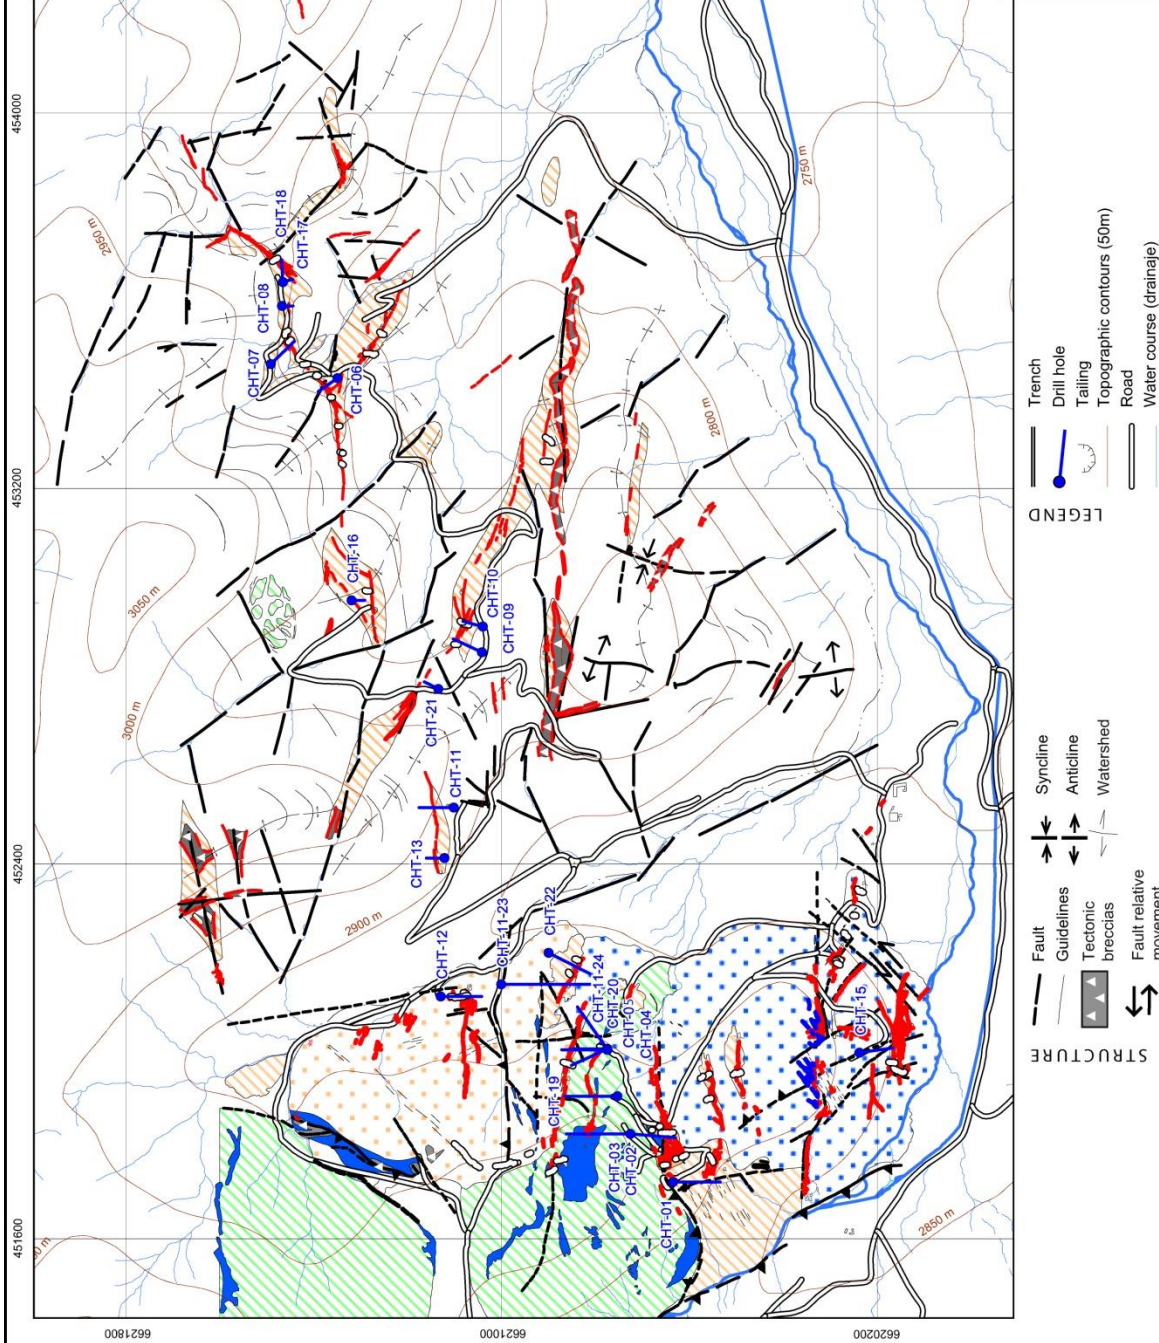

Map1: Geology Map Minas de Pinto Property

Map2: Alteration Map Minas de Pinto Property

MINSID Minería Sur Argentina S.A.

Chita Valley Project
Pinto Target
Alteration and Structural map

Date: Ene-2014
 Author: FG/DG
 Office: FG
 Drawing: DS
 Scale 1:12000

San Juan - Argentina
 Projection: UTM (WGS84) Zone 19 S

Map 3: Pinto Area Magnetic Survey, Reduction to Pole Contours.