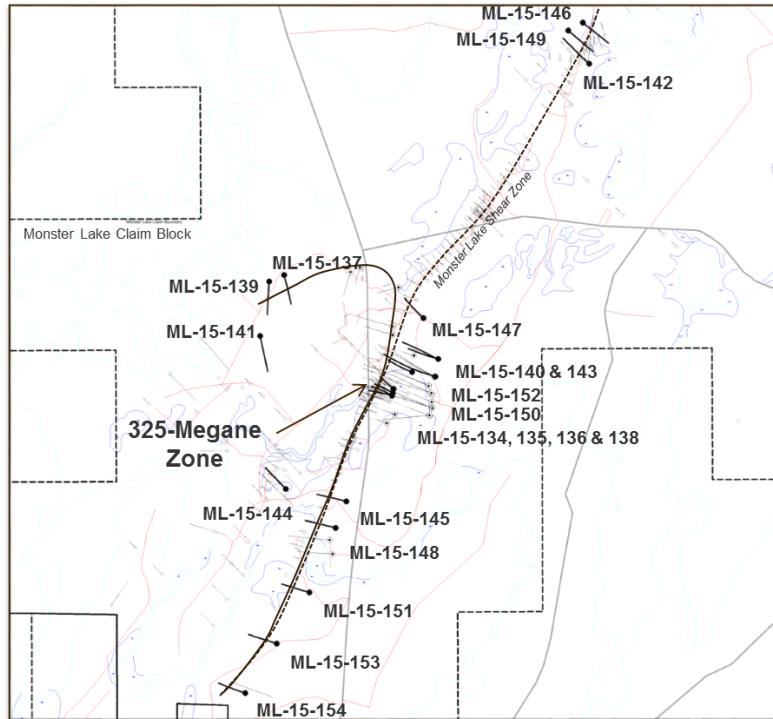

**DRILL HOLE PLAN MAP –
MONSTER LAKE PROJECT**

Legend

- Winter 2015 drilling
- ⊙ 2014 drilling
- Historical (pre-2014) drilling

MONSTER LAKE 2015 WINTER DRILLING PROGRAM - FINAL RESULTS

325-Megane Zone Longitudinal Section