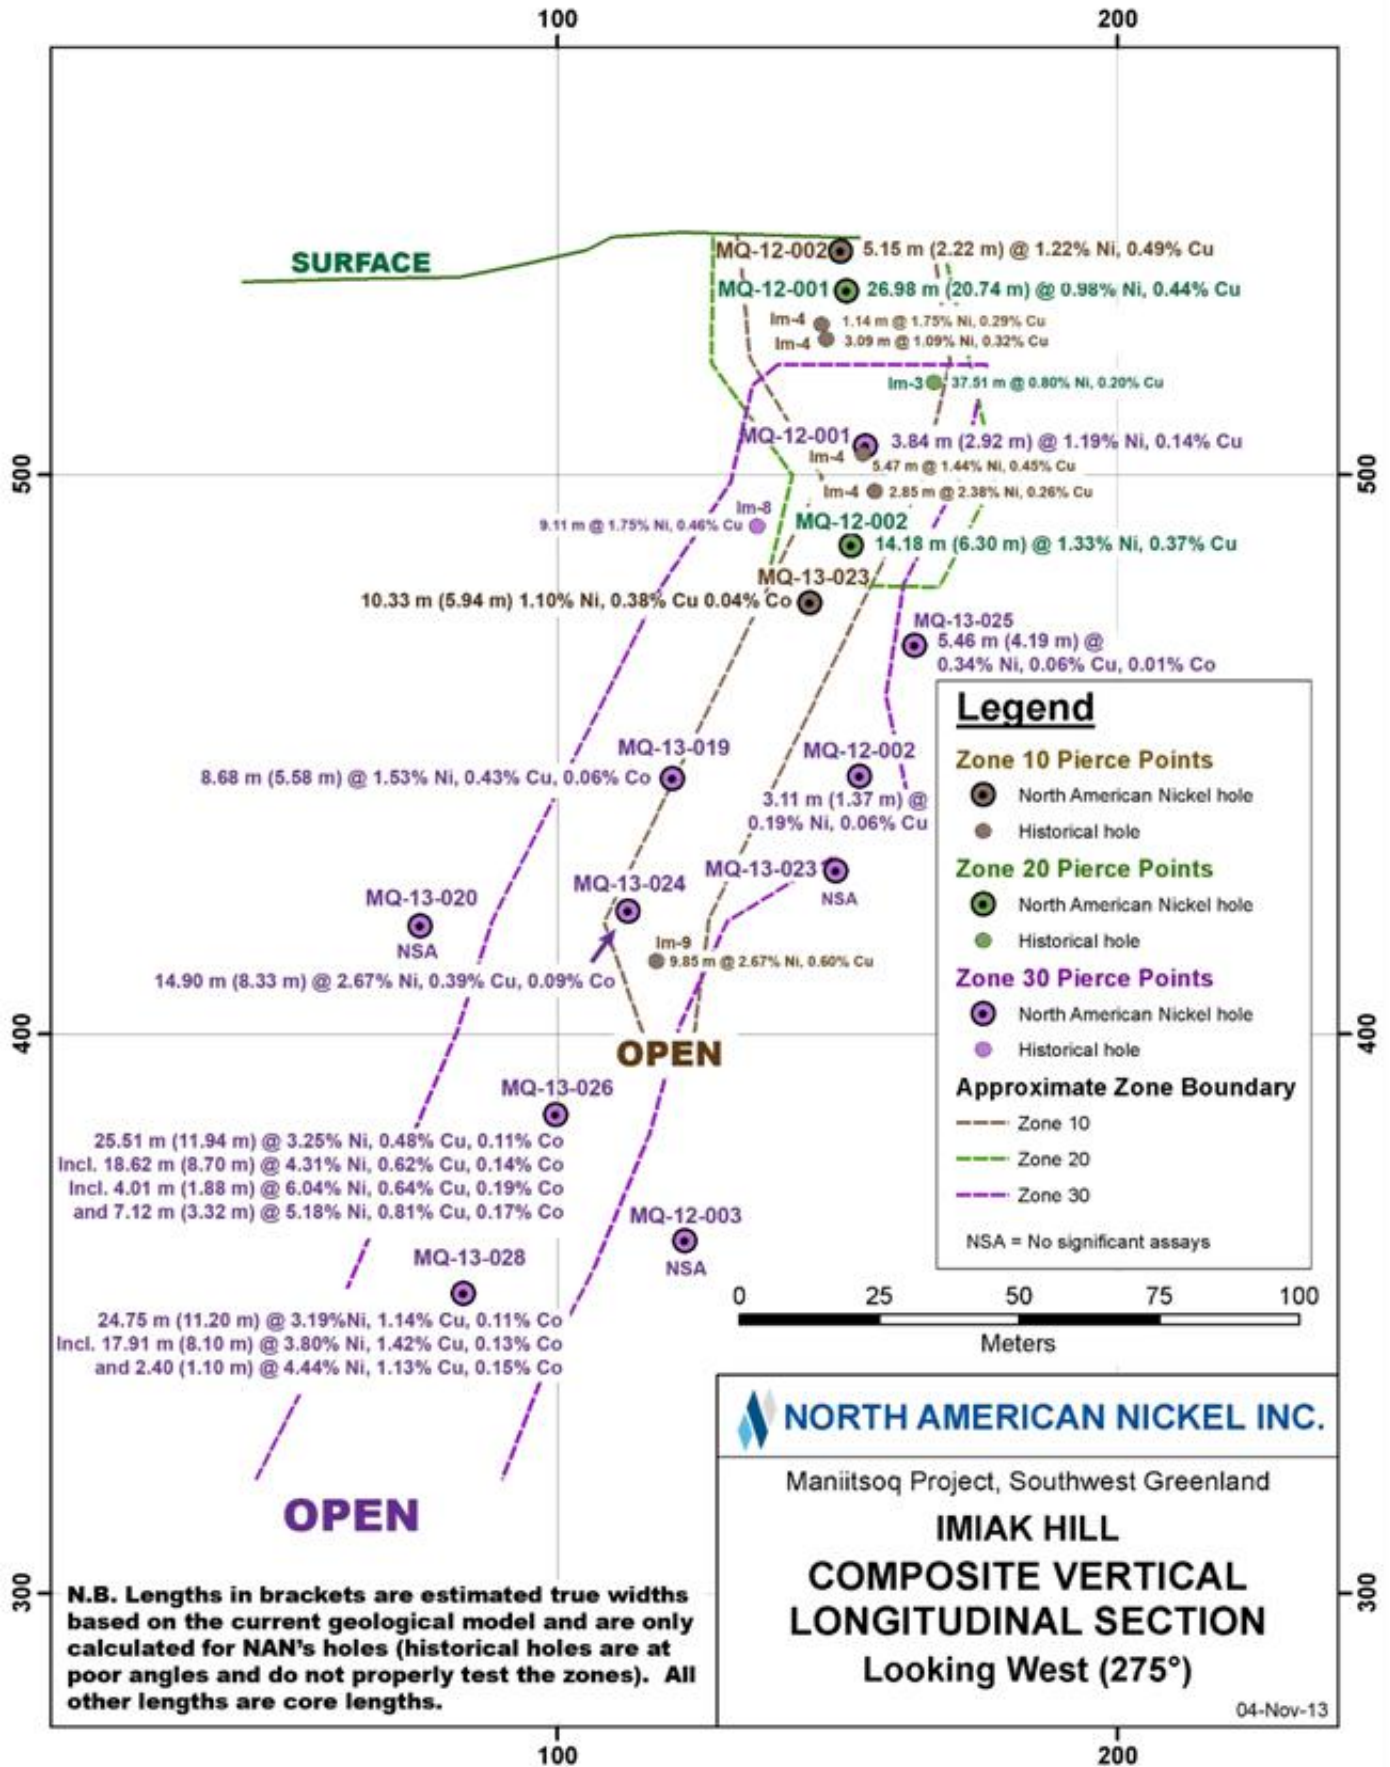

Figure 1: Vertical longitudinal section through the Imiak Hill Zone (looking west)

Figure 2: Imiak North Drill Plan

Figure 3: Spotty Hill Drill Plan

Figure 4: Imiak Hill Conduit Complex (IHCC)