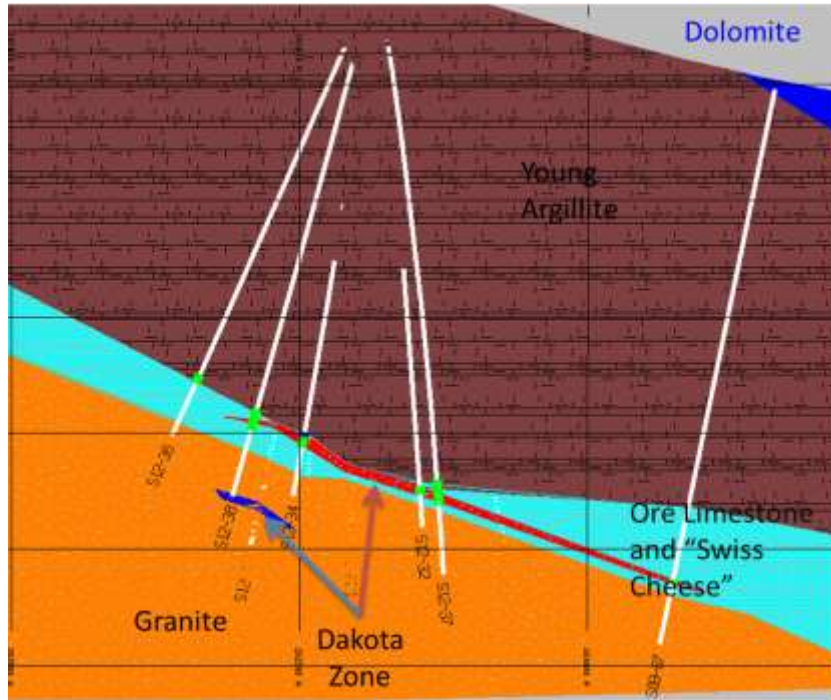

**Plan View showing location of Dakota Zone projected to surface**

**Idealized cross-section looking approximately west showing proximity relative to E-Zone Main Ore Body**

Idealized cross-section looking approximately west showing the two mineralized lenses intersected in the Dakota Zone

Plan View of Diamond Drilling