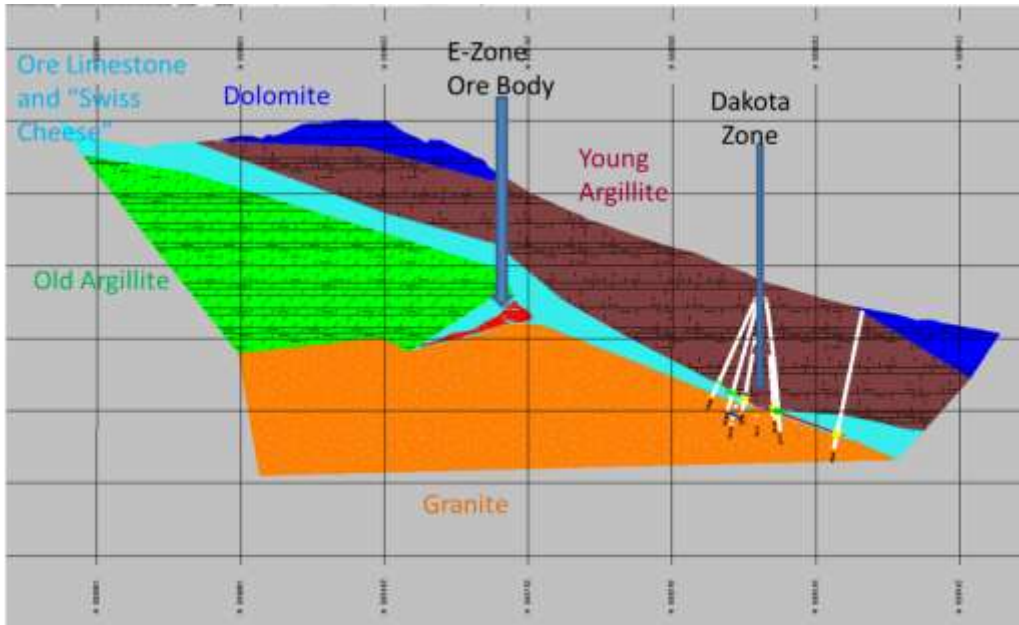

**Plan View showing location of Dakota Zone projected to surface**

**Idealized cross-section looking approximately west showing proximity relative to E-Zone Main Ore Body**

Idealized cross-section looking approximately west showing the two mineralized lenses intersected in the Dakota Zone

Plan View of Diamond Drilling