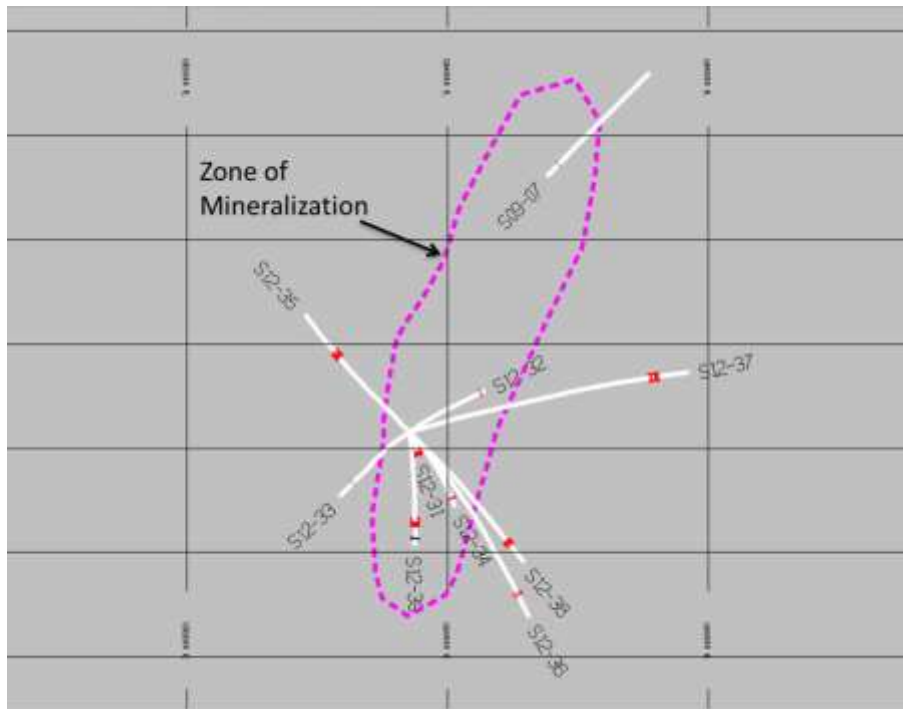

**Plan View showing location of Dakota Zone projected to surface**

**Idealized cross-section looking approximately west showing proximity relative to E-Zone Main Ore Body**

Idealized cross-section looking approximately west showing the two mineralized lenses intersected in the Dakota Zone

Plan View of Diamond Drilling