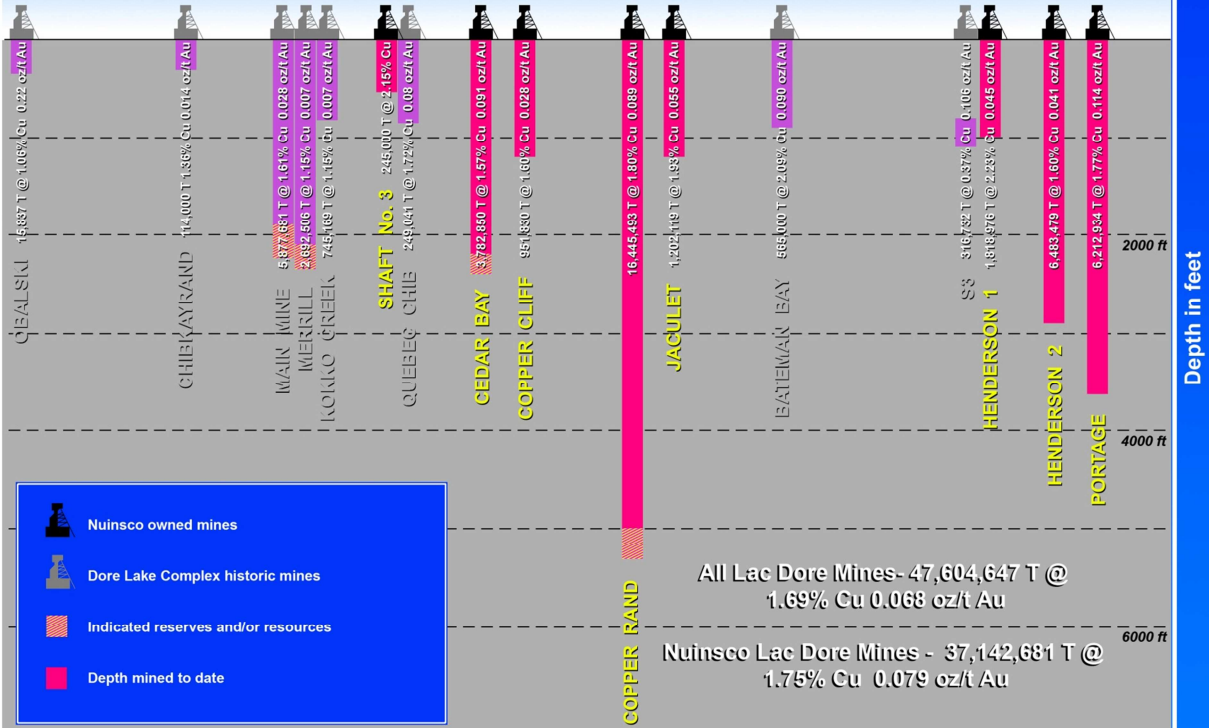

Dore Lake Complex Historic Mines

C-Bay Property Package, Chibougamau, Quebec