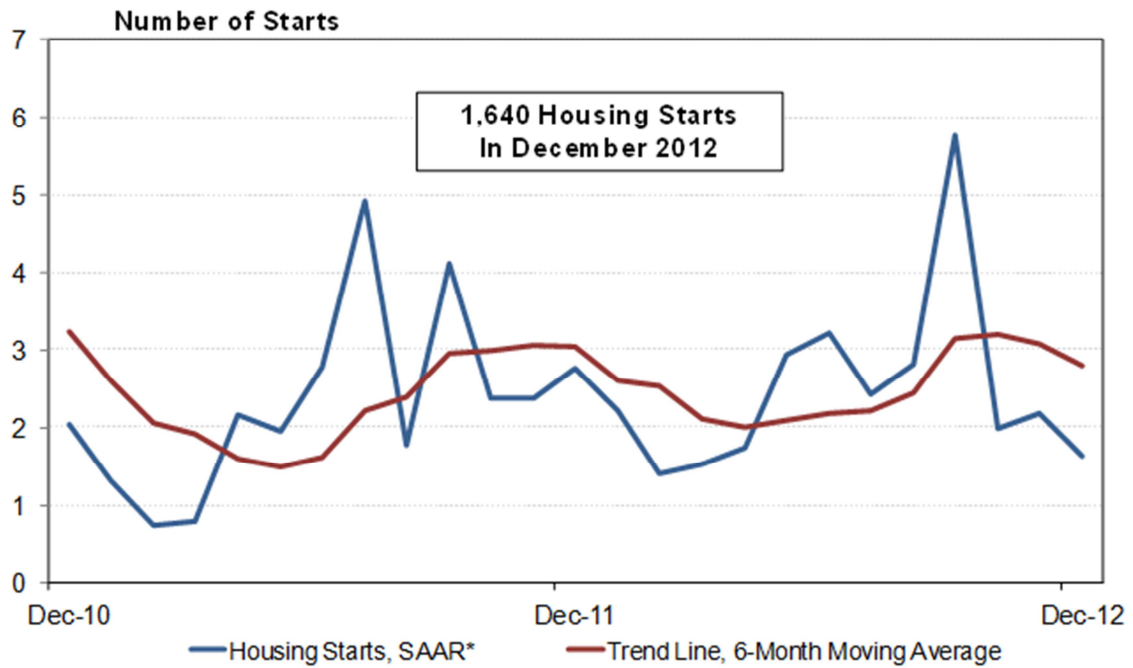

New Brunswick Housing Starts – Urban Areas

*SAAR: Seasonally Adjusted Annual Rate