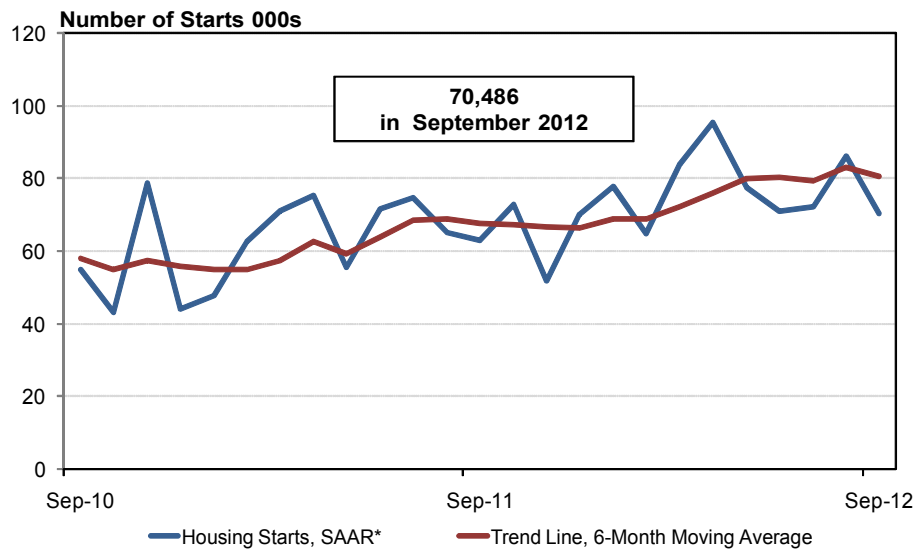

Ontario Housing Starts – Urban Areas

*SAAR: Seasonally Adjusted Annual Rate