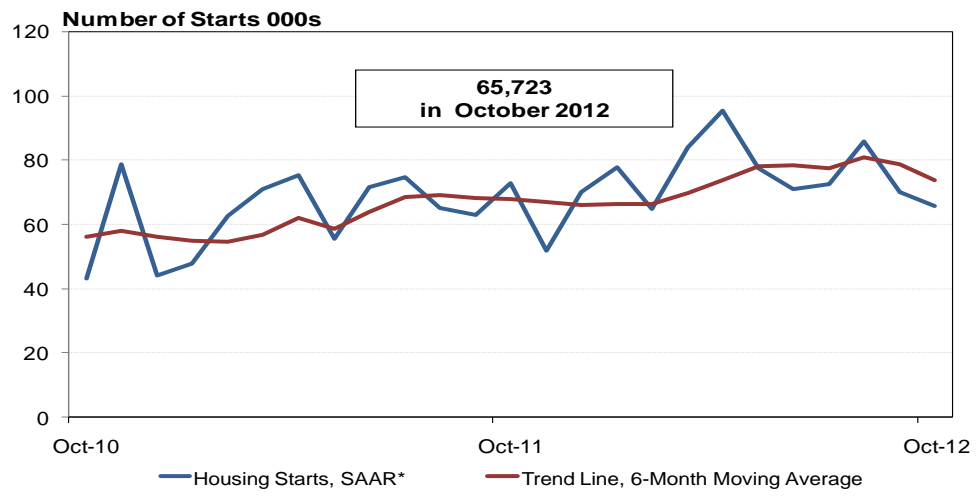

Ontario Housing Starts – Urban Areas

*SAAR: Seasonally Adjusted Annual Rate