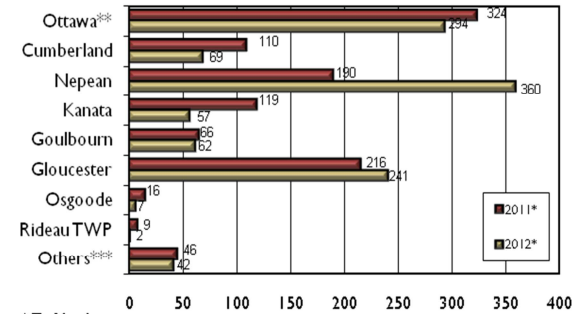

Ottawa Housing Starts 2010 - 2012

* To March
Source: CMHC

Housing Starts by Area March 2011 and March 2012

* Includes: Old City of Ottawa, Rockcliffe Park and Vanier
**Includes: West Carleton, Clarence-Rockland and Russell
Source: CMHC

Housing Starts by Area 2011 and 2012 YTD

* To March
** Includes: Old City of Ottawa, Rockcliffe Park and Vanier
***Includes: West Carleton, Clarence-Rockland and Russell
Source: CMHC