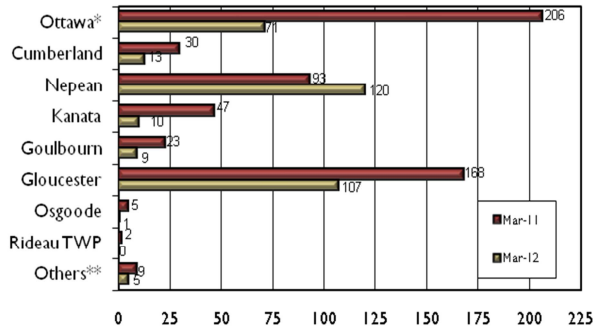

Ottawa Housing Starts 2010 - 2012

* To March
Source: CMHC

Housing Starts by Area March 2011 and March 2012

* Includes: Old City of Ottawa, Rockcliffe Park and Vanier
**Includes: West Carleton, Clarence-Rockland and Russell
Source: CMHC

Housing Starts by Area 2011 and 2012 YTD

* To March
** Includes: Old City of Ottawa, Rockcliffe Park and Vanier
***Includes: West Carleton, Clarence-Rockland and Russell
Source: CMHC