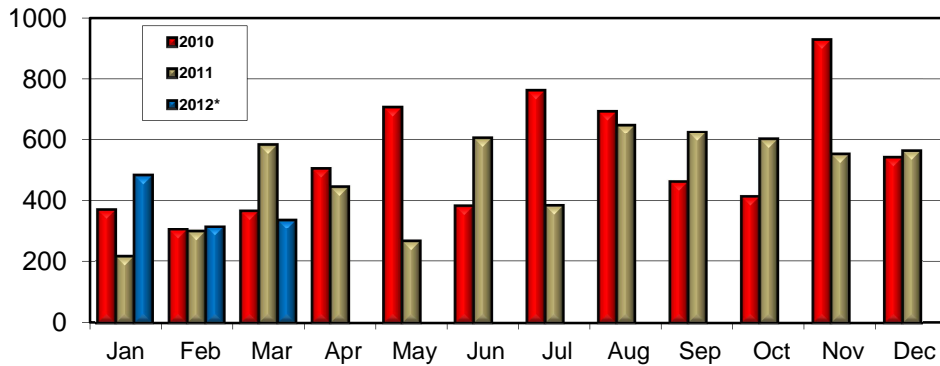

Ottawa Housing Starts 2010 - 2012

* To March
Source: CMHC

Housing Starts by Area March 2011 and March 2012

* Includes: Old City of Ottawa, Rockcliffe Park and Vanier
**Includes: West Carleton, Clarence-Rockland and Russell
Source: CMHC

Housing Starts by Area 2011 and 2012 YTD

* To March
** Includes: Old City of Ottawa, Rockcliffe Park and Vanier
***Includes: West Carleton, Clarence-Rockland and Russell
Source: CMHC