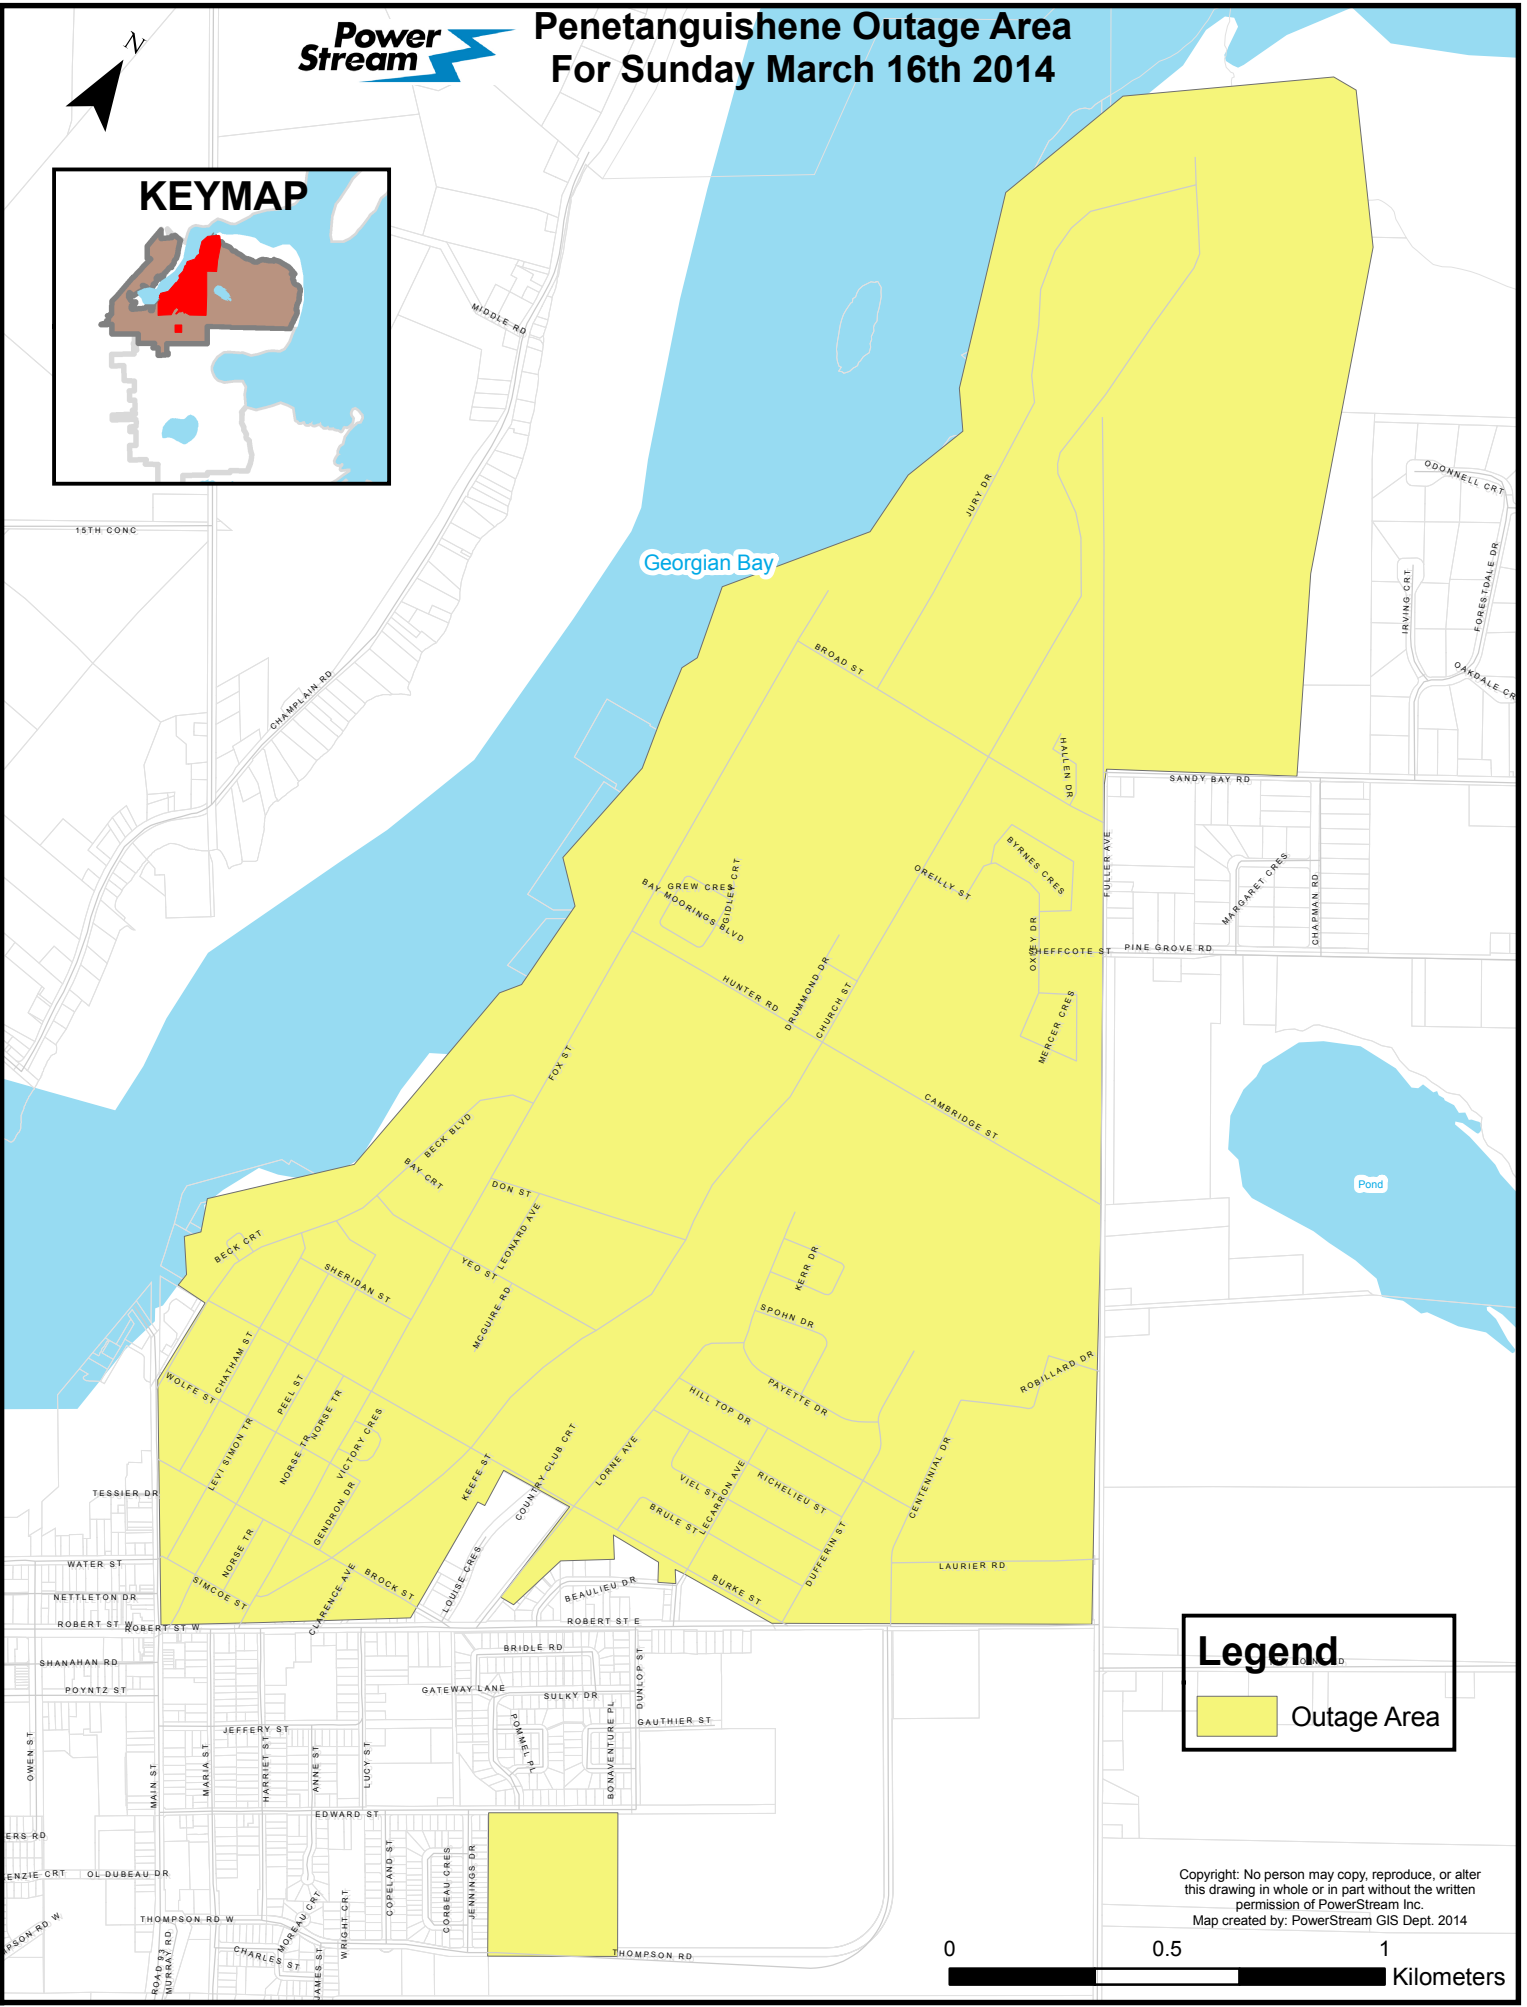

# Penetanguishene Outage Area For Sunday March 16th 2014

**Legend**

 Outage Area

Copyright: No person may copy, reproduce, or alter this drawing in whole or in part without the written permission of PowerStream Inc.  
Map created by: PowerStream GIS Dept. 2014