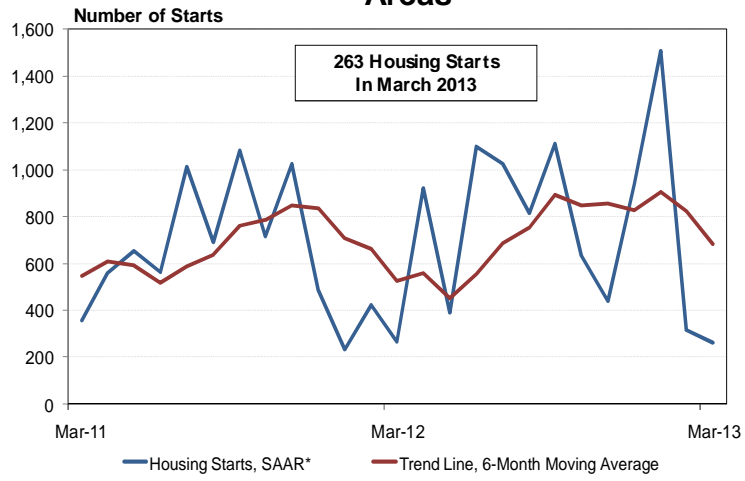

Prince Edward Island Housing Starts – Urban Areas

*SAAR: Seasonally Adjusted Annual Rate