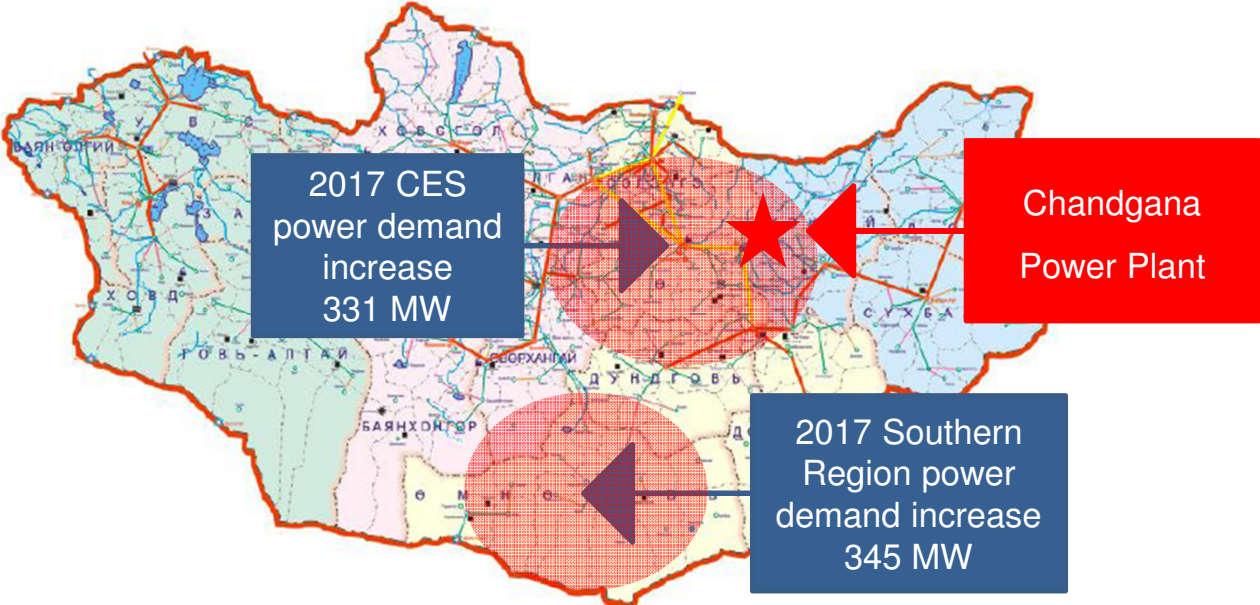

Prophecy Power  
Generation LLC

Coal bearing area

5230000 m

5230000 m

0

5 km

Coordinates: UTM Zone 49N WGS84 Datum  
430000 m

420000 m