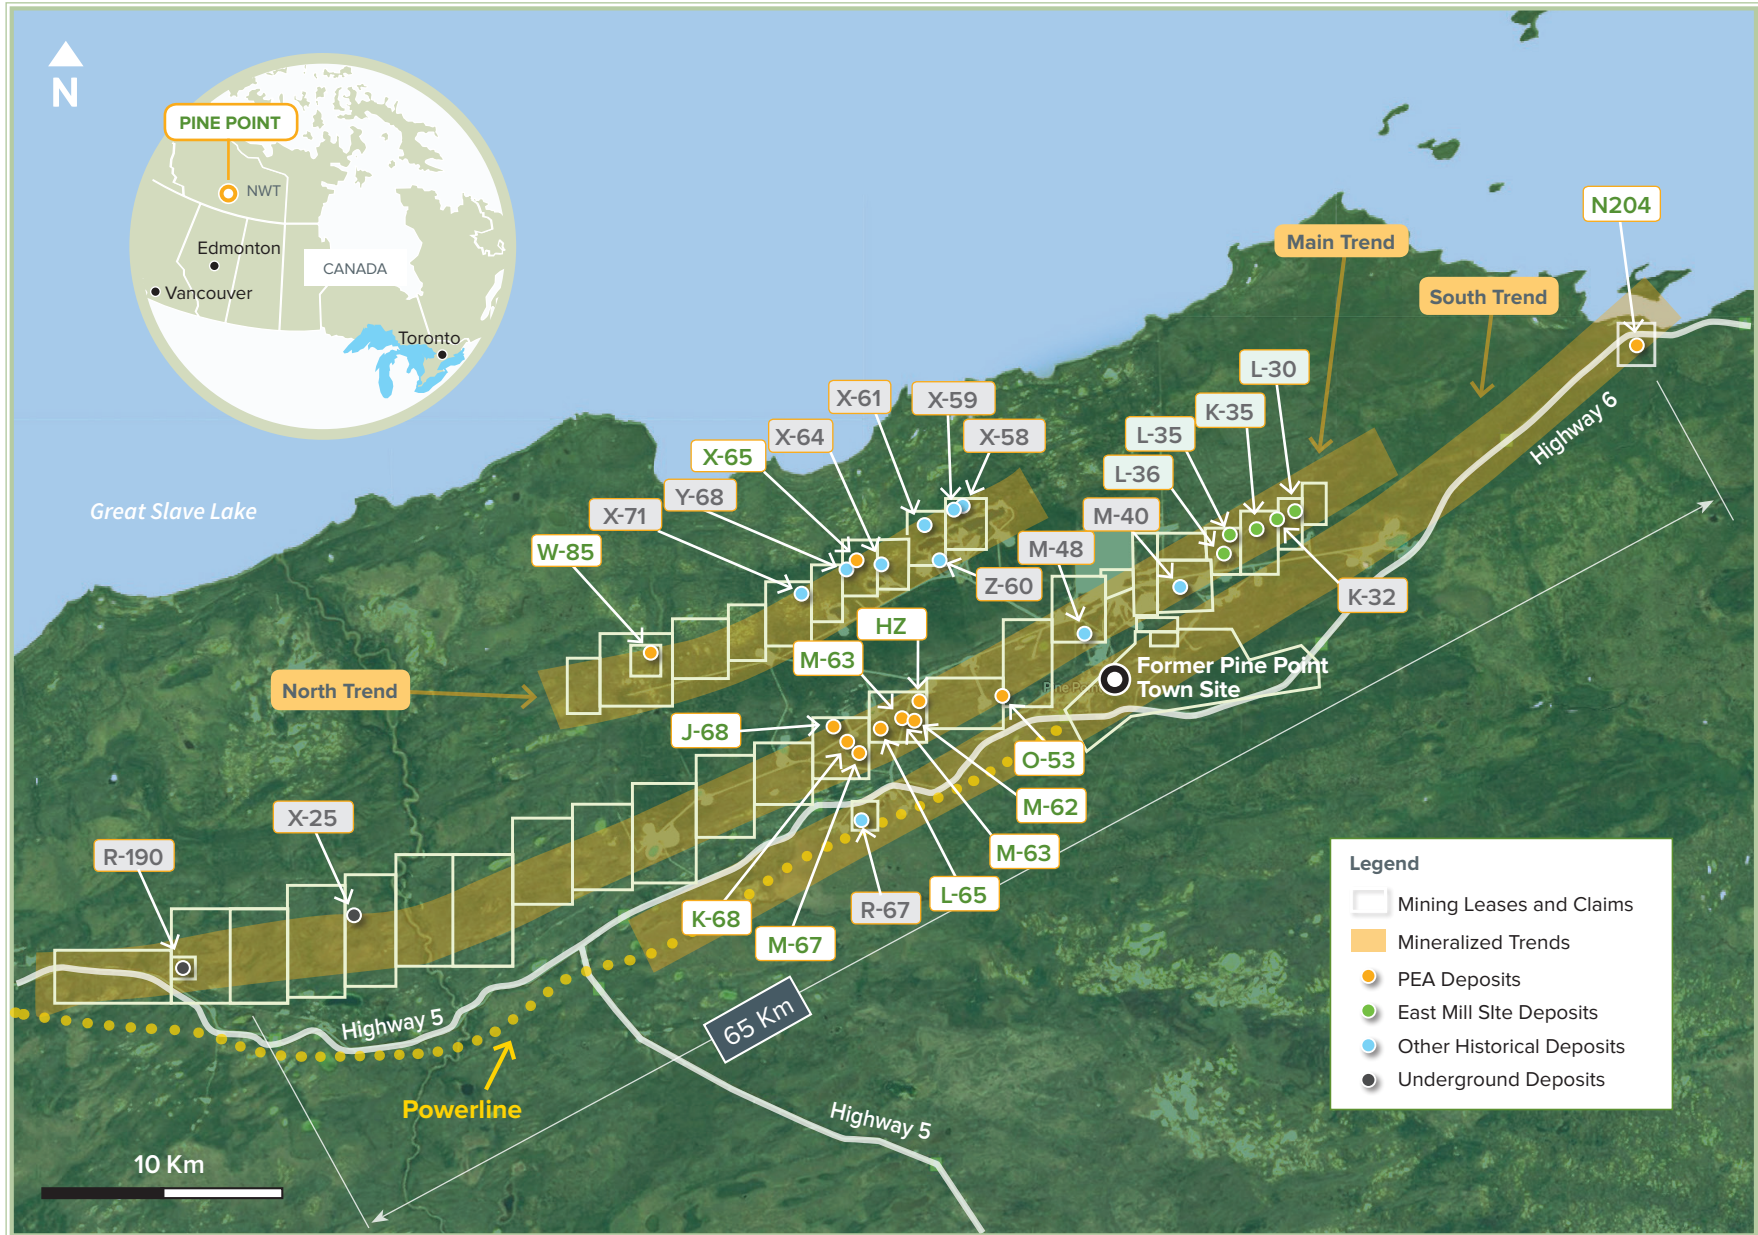

PINE POINT

MINING LIMITED

Legend

-  Mining Leases and Claims
-  Mineralized Trends
-  PEA Deposits
-  East Mill Site Deposits
-  Other Historical Deposits
-  Underground Deposits