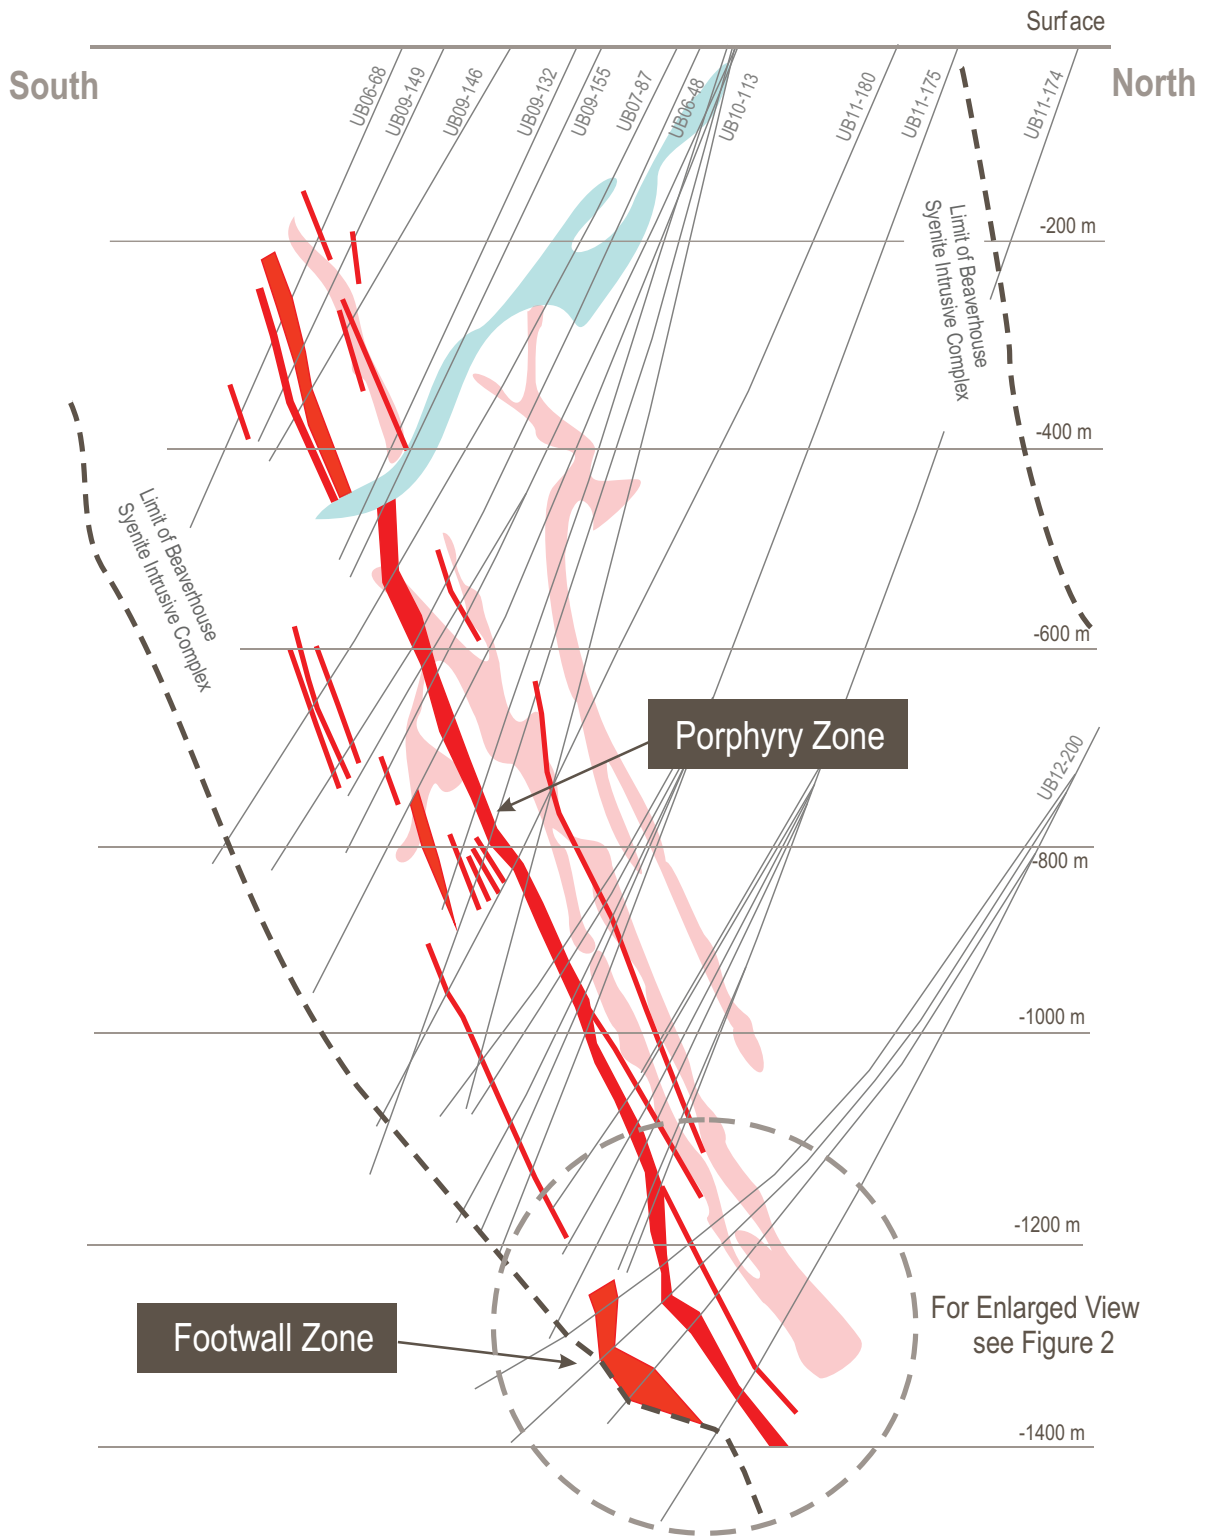

# Composite Cross-Section of Upper Beaver Deposit (East)

Fig. 1 Upper Beaver Property  
Gauthier Twp. Ontario  
September 2012