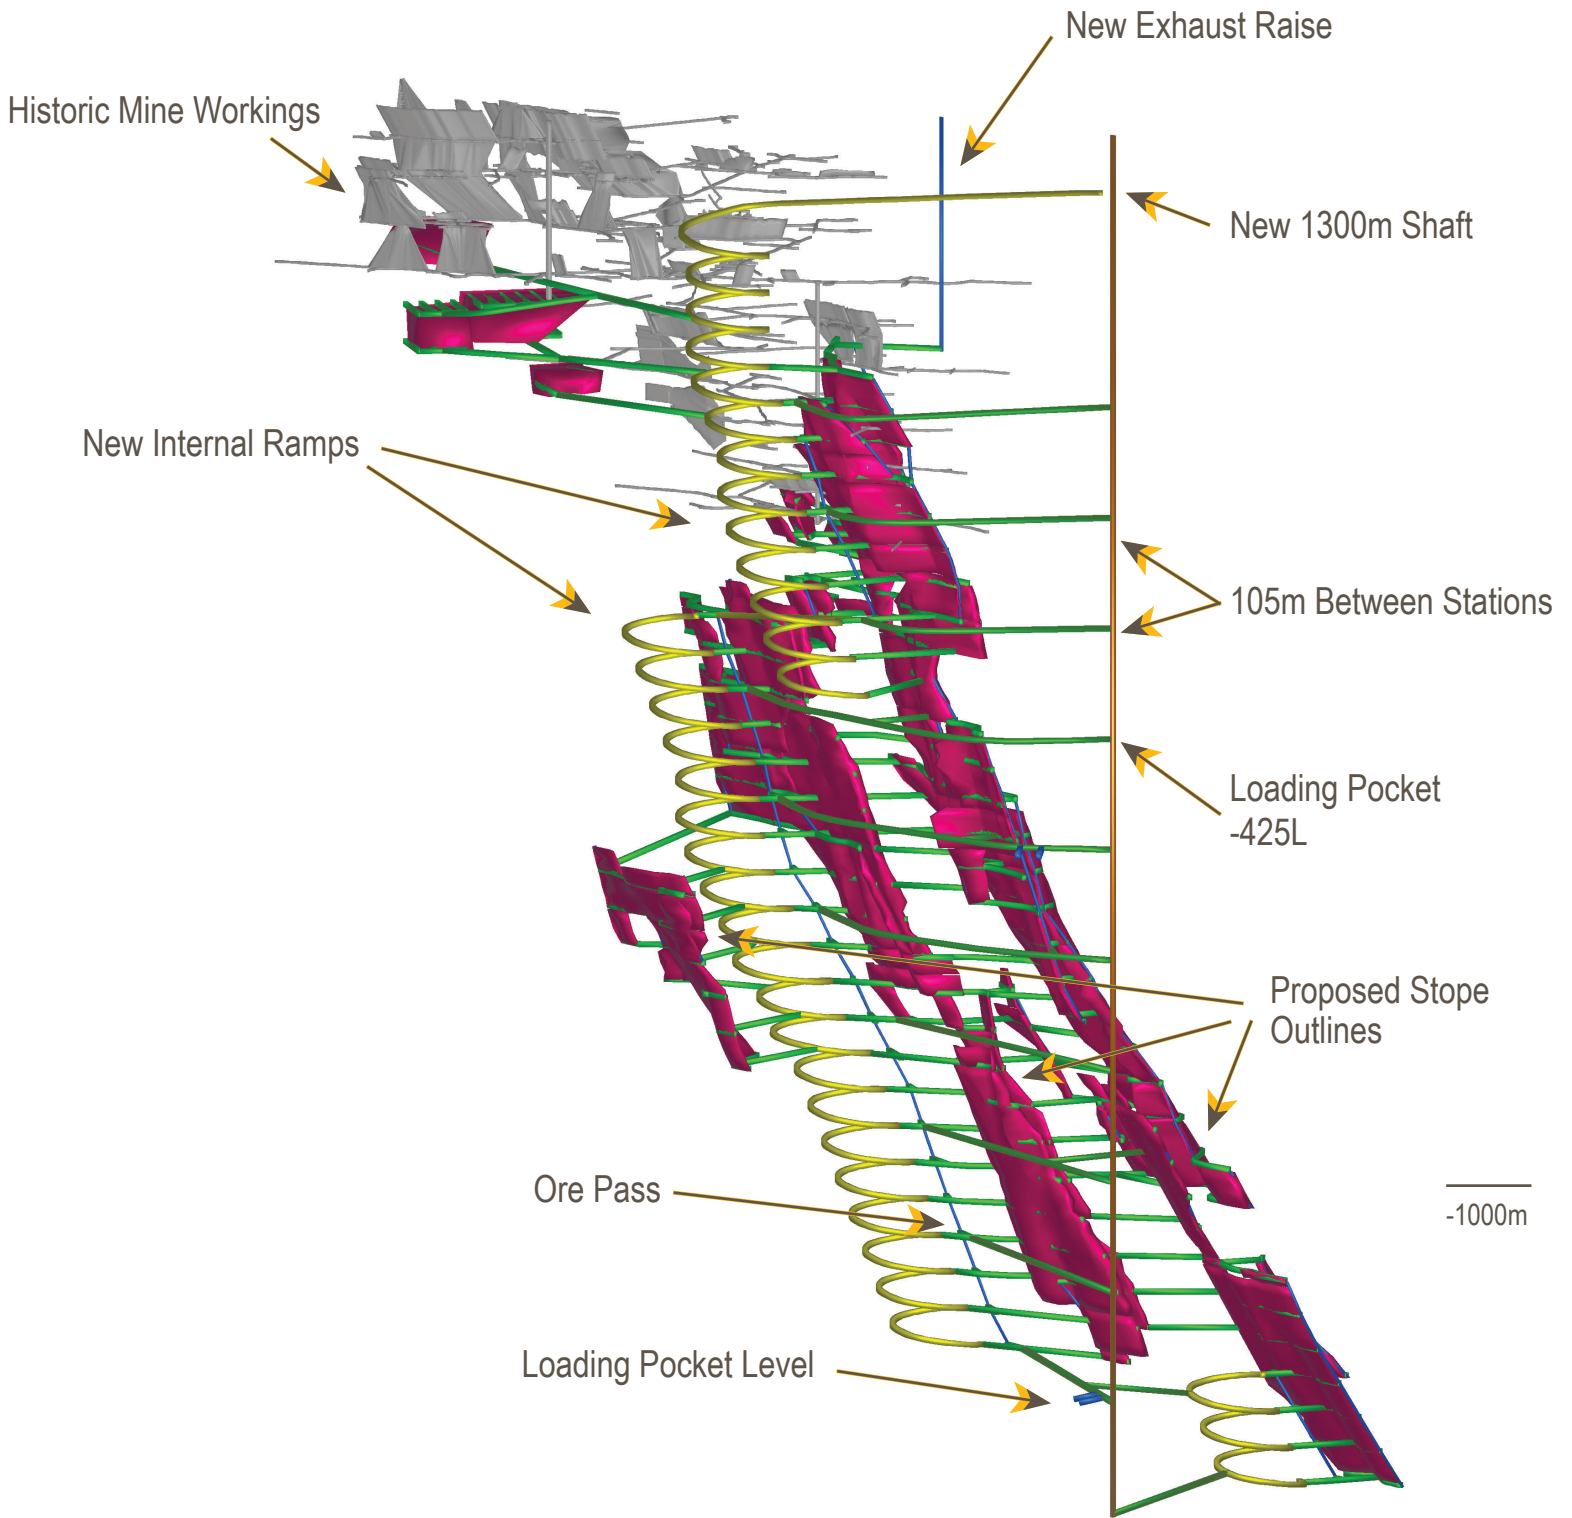

NORTHWEST

SOUTHEAST

Fig. 1 Upper Beaver Mine Design Schematic  
Gauthier Twp. Ontario  
Isometric View Looking Northeast  
February 2012